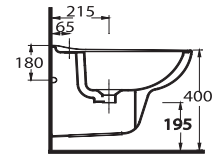

10303

Asma Klozet
Gömme Rezervuar
uyumludur.
Wall-mounted WC
Compatible with
concealed cistern.

10105

Yerden Bide
Floor-mounted Bidet

10205

Asma Bide
Wall-mounted bidet

Aquasave Klozetler 6 Litre yerine 4 Litre su ile etkin temizlik sağlar.
Aquasave significantly reduces the water used in flushing from 6 to 4 liters.