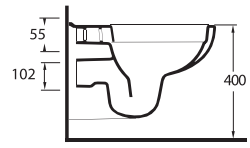

53303

Kanalsız
Asma Klozet
Gömme Rezervuar
uyumludur.
Rimless Wall-
mounted WC
Compatible with
concealed cistern.