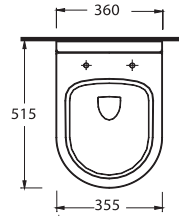

82353 Dropia

Kanalsız Asma Klozet
Gömme Rezervuar
uyumludur.
Rimless Wall-mounted WC
compatible with
concealed cistern.