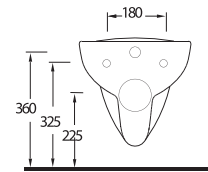

53303

Kanalsız
Asma Klozet
Gömme Rezervuar
uyumludur.
Rimless Wall-
mounted WC
Compatible with
concealed cistern.