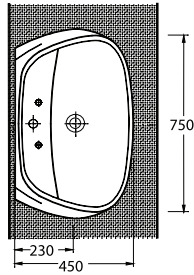

56711

Batarya Delikli Lavabo
Banyo Mobilyası uyumludur.
Bowl Washbasin with
tap hole compatible with
bathroom furnitures.