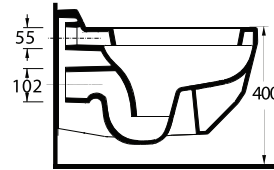

87303

Asma Klozet
Gömme Rezervuar uyumludur.
Wall-mounted WC compatible
with concealed cistern.