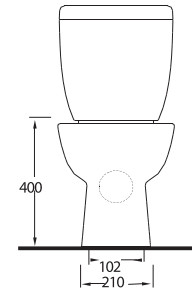

53203 (P-Trap)

Kanalsız
Arkadan Çıkışlı Klozet
12114 Rezervuar
uyumludur.
(P-Trap)
Rimless Closed coupled
WC Compatible with
12114 cistern.