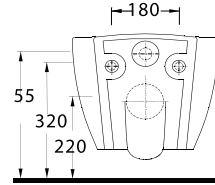

86303

Asma Klozet
Gömme Rezervuar uyumludur.
Wall-mounted WC Compatible
with concealed cistern.

Aquasave Klozetler 6 Litre yerine 4 Litre su ile etkin temizlik sağlar.
Aquasave significantly reduces the water used in flushing from 6 to 4 liters.