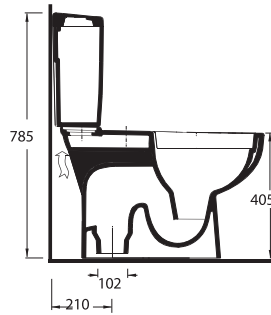

53103 (S-Trap)

Kanalsız
Altan Çıkışlı Klozet
53104 Rezervuar
uyumludur.
(S-Trap)
Rimless Closed coupled
WC Compatible with
53104 cistern.