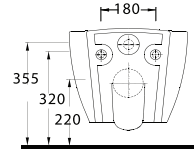

aQuasave

36303 Nysa

Asma Klozet
Gömme Rezervuar
uyumludur.
Wall-mounted WC
compatible with
concealed cistern.

86303 Alvona

Asma Klozet
Gömme Rezervuar
uyumludur.
Wall-mounted WC
compatible with
concealed cistern.