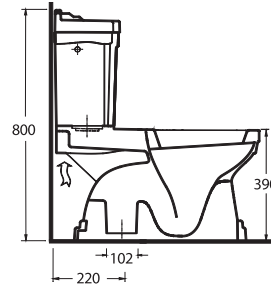

45103 (S-trap)

Altan Çıkışlı Klozet
45104 Rezervuar uyumludur.
Close coupled WC compatible
with 45104 cistern