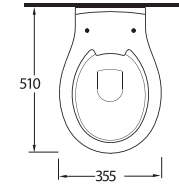

53223

Kanalsız
Duvara Tam Dayalı Klozet
Gömme Rezervuar
uyumludur.
Rimless Stand alone
back to wall WC (P-Trap)
Compatible with concealed
cistern.