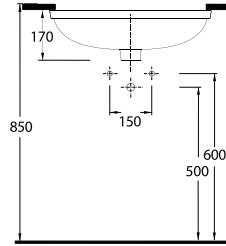

91531 Pınara

Oval
Tezgah Altı Lavabo
53,5 x 44,5 cm
Oval
Undercounter
Washbasin

91461 Pınara

Oval
Tezgah Altı Lavabo
46,5 x 37 cm
Oval
Undercounter
Washbasin

91561 Pınara

Dikdörtgen
Tezgah Altı Lavabo
56,5 x 43 cm
Rectangular
Undercounter
Washbasin