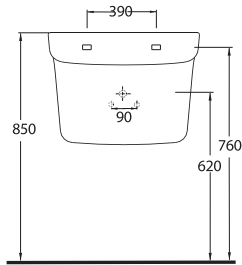

76531

Monoblok Asma Lavabo
Monoblock Wall-Hung
Washbasin