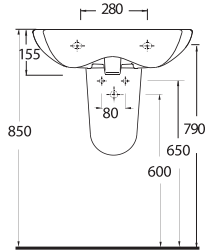

53561

Lavabo
16302 Yarım Ayak ve
12114 Tam Ayak
uyumludur.
Washbasin
Compatible with
16302 half pedestal
and 12114 full pedestal.