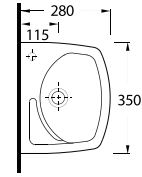

Köşeli Lavabo
Cornered Washbasin