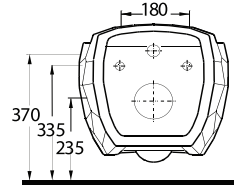

87303

Asma Klozet
Gömme Rezervuar uyumludur.
Wall-mounted WC compatible
with concealed cistern.