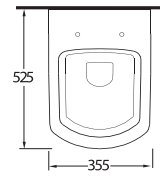

68303 Didyma

Asma Klozet
Gömme Rezervuar
uyumludur.
Wall-mounted WC
compatible with
concealed cistern.

Aquasave Klozetler 6 Litre yerine 4 Litre su ile etkin temizlik sağlar.
Aquasave significantly reduces the water used in flushing from 6 to 4 liters.