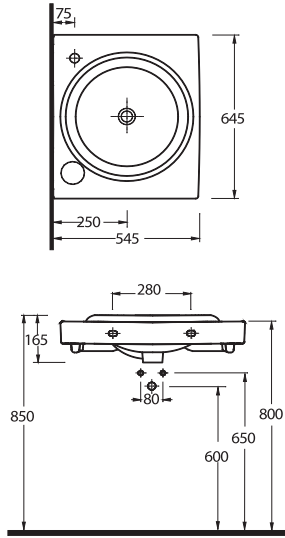

82651

Lavabo
Açık Sifon ve
Banyo Mobilyası uyumludur.
Washbasin compatible with
exposed siphon or bathroom
furnitures.

82213

Duvara Tam Dayalı Klozet
Gömme Rezervuar uyumludur.
Stand alone back to wall WC
compatible with concealed cistern.

aQuasave

82323

Asma Klozet
Gömme Rezervuar uyumludur.
Wall-mounted WC compatible
with concealed cistern.

aQuasave

Aquasave Klozetler 6 Litre yerine 4 Litre su ile etkin temizlik sağlar.
Aquasave significantly reduces the water used in flushing from 6 to 4 liters.