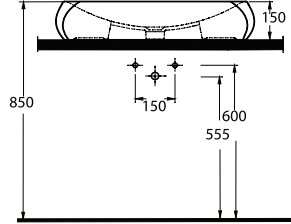

56701

Batarya Deliksiz Lavabo
Banyo Mobilyası uyumludur.
Bowl Washbasin without tap
hole compatible with bathroom
furnitures.