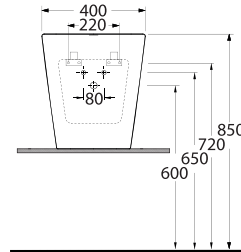

36401

Monoblock Lavabo
Banyo Mobilyası uyumludur. Monoblock
Washbasin
compatible with bathroom
furnitures.