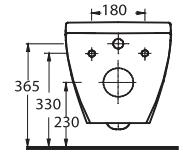

82353 Dropia

Kanalsız Asma Klozet
Gömme Rezervuar
uyumludur.
Rimless Wall-mounted WC
compatible with
concealed cistern.