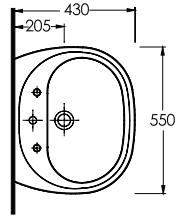

10551 Likya

Oval Lavabo
10302 Yarım Ayak
uyumludur.
Oval Washbasin
Compatible with
10302 half pedestal.