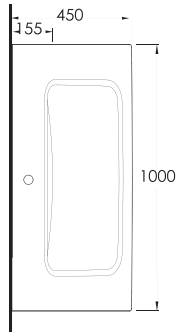

Serie 2

35021

Lagina 100 cm

İnce Bantlı
Yatay Sifonlu Lavabo
Mobilya uyumludur.
Slim Band Washbasin
compatible with bathroom
furnitures.