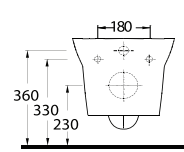

68303 Didyma

Asma Klozet
Gömme Rezervuar
uyumludur.
Wall-mounted WC
compatible with
concealed cistern.

Aquasave Klozetler 6 Litre yerine 4 Litre su ile etkin temizlik sağlar.
Aquasave significantly reduces the water used in flushing from 6 to 4 liters.