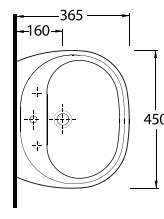

10451 Likya

Oval Lavabo
10202 Yarım Ayak
uyumludur.
Oval Washbasin
Compatible with
10202 half pedestal.