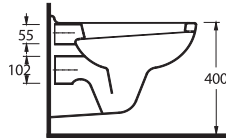

10303

Asma Klozet
Gömme Rezervuar
uyumludur.
Wall-mounted WC
Compatible with
concealed cistern.