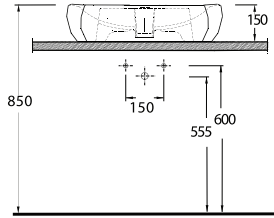

87601

Batarya Delikli Lavabo
Banyo Mobilyası uyumludur.
Bowl Washbasin with
tap hole compatible with
bathroom furnitures.