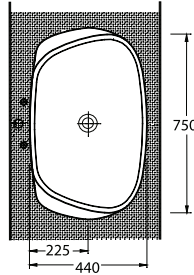

56701

Batarya Deliksiz Lavabo
Banyo Mobilyası uyumludur.
Bowl Washbasin without tap
hole compatible with bathroom
furnitures.