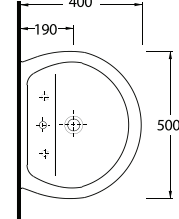

20501 Lissa

Oval Lavabo
20202 Yarım Ayak
uyumludur.
Oval Washbasin
Compatible with
20202 half pedestal.