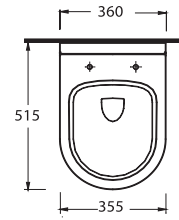

82323 Dropia

Asma Klozet
Gömme Rezervuar
uyumludur.
Wall-mounted WC
compatible with
concealed cistern.

Aquasave Klozetler 6 Litre yerine 4 Litre su ile etkin temizlik sağlar.
Aquasave significantly reduces the water used in flushing from 6 to 4 liters.