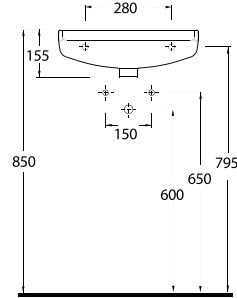

Köşeli Lavabo
Cornered Washbasin

91351 Lissa