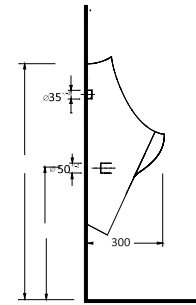

74108 Catamaran

Arkadan Su Girişli Pisuvar
Back Water Inlet Urinal