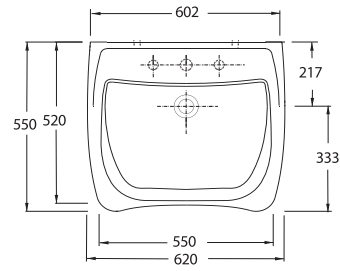

52601

Lavabo
Açık Sifon uyumludur.
Disabled washbasin
compatible with exposed siphon.