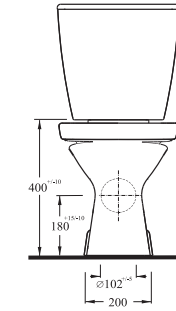

14103

Altın Çıkışlı Klozet
14104 rezervuar ile uyumludur.
S-trap closed coupled WC compatible with 14104