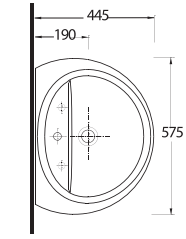

53561

Lavabo
16302 Yarım Ayak ve
12114 Tam Ayak
uyumludur.
Washbasin
Compatible with
16302 half pedestal
and 12114 full pedestal.