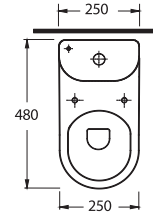

50000

Altın Çıkış Çocuk Klozet Seti
50104 Rezervuar uyumludur.
Closed coupled WC (S-trap)
for kids compatible with 50104
cistern.