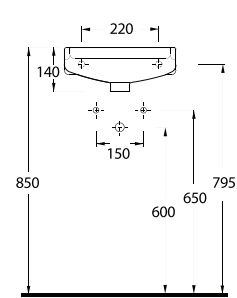

Köşeli Lavabo
Cornered Washbasin