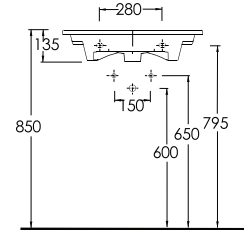

357II

Lagina 70 cm

İnce Bantlı Lavabo
Mobilya uyumludur.
Slim Band Washbasin
compatible with bathroom
furnitures.

356II

Lagina 60 cm

İnce Bantlı Lavabo
Mobilya uyumludur.
Slim Band Washbasin
compatible with bathroom
furnitures.