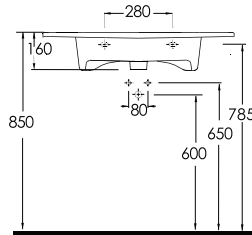

Diger
Seenekler
Other
Options

78811

Teos 80 cm

İnce Bantlı Lavabo
Mobilya uyumludur.
Slim Band Washbasin
Compatible with
bathroom furnitures.