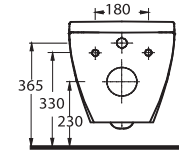

82323 Dropia

Asma Klozet
Gömme Rezervuar
uyumludur.
Wall-mounted WC
compatible with
concealed cistern.

Aquasave Klozetler 6 Litre yerine 4 Litre su ile etkin temizlik sağlar.
Aquasave significantly reduces the water used in flushing from 6 to 4 liters.