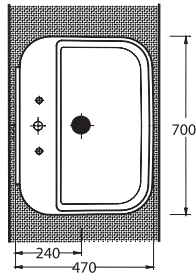

36701

Batarya Delikli Lavabo
Banyo Mobilyası uyumludur. Bowl
Washbasin with tap hole
compatible with bathroom
furnitures.