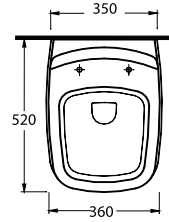

46303

Asma Klozet
Gömme Rezervuar uyumludur.
Wall-mounted WC
compatible with concealed cistern.

aQuasave