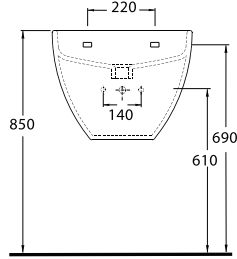

86511

Monoblok Asma Lavabo
Monoblock Wall-hung
Washbasin

86303

Asma Klozet
Gömme Rezervuar uyumludur.
Wall-mounted WC Compatible
with concealed cistern.

Aquasave Klozetler 6 Litre yerine 4 Litre su ile etkin temizlik sağlar.
Aquasave significantly reduces the water used in flushing from 6 to 4 liters.