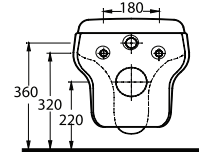

46303 Arna

Asma Klozet
Gömme Rezervuar
uyumludur.
Wall-mounted WC
compatible with
concealed cistern.

aQuasave