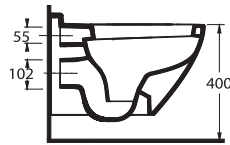

82353 Dropia

Kanalsız Asma Klozet
Gömme Rezervuar
uyumludur.
Rimless Wall-mounted WC
compatible with
concealed cistern.