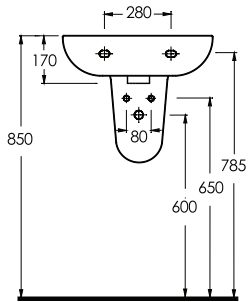

20451 Lissa

10551 Likya

Oval Lavabo
10302 Yarım Ayak
uyumludur.
Oval Washbasin
Compatible with
10302 half pedestal.