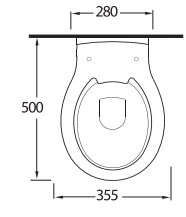

53303

Kanalsız
Asma Klozet
Gömme Rezervuar
uyumludur.
Rimless Wall-
mounted WC
Compatible with
concealed cistern.