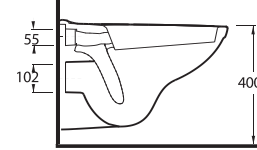

70303 Simena

Asma Klozet
Gömme Rezervuar
uyumludur.
Wall-Mounted WC
compatible with
concealed cistern.