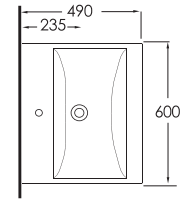

357II

Lagina 70 cm

İnce Bantlı Lavabo
Mobilya uyumludur.
Slim Band Washbasin
compatible with bathroom
furnitures.

356II

Lagina 60 cm

İnce Bantlı Lavabo
Mobilya uyumludur.
Slim Band Washbasin
compatible with bathroom
furnitures.