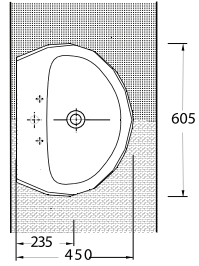

87601

Batarya Delikli Lavabo
Banyo Mobilyası uyumludur.
Bowl Washbasin with
tap hole compatible with
bathroom furnitures.