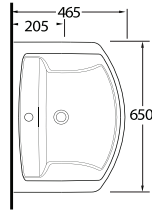

68651

Lavabo
78112 Tam Ayak, 78302
Yarım Ayak ve Banyo
Mobilyası uyumludur.
Washbasin compatible with
78112 full pedestal,
78302 half pedestal and
bathroom furnitures.