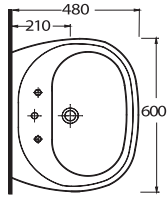

10601

Lavabo
10102 Tam Ayak ve
10302 Yarım Ayak
uyumludur.
Washbasin
Compatible with
10302 half pedestal and
10102 full pedestal.