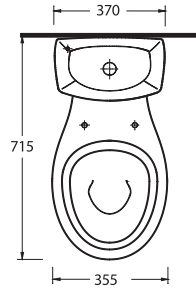

15103

Altan Çıkışlı Klozet
15104 Rezervuar uyumludur.
Close coupled WC (S-Trap)
compatible with 15104 cistern.