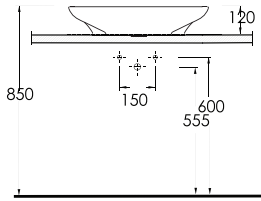

69611

Batarya Delikli Lavabo
Banyo Mobilyası uyumludur.
Bowl Washbasin with tap hole
compatible with bathroom
furnitures.