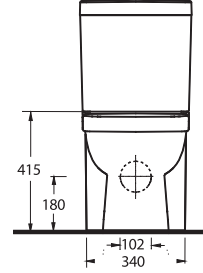

35403

Duvara Tam Dayalı Klozet
35104 Rezervuar uyumludur.
Back to wall WC compatible
with 35104 cistern.