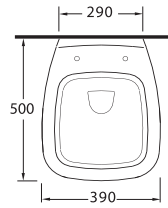

aQuasave

36303 Nysa

Asma Klozet
Gömme Rezervuar
uyumludur.
Wall-mounted WC
compatible with
concealed cistern.

86303 Alvona

Asma Klozet
Gömme Rezervuar
uyumludur.
Wall-mounted WC
compatible with
concealed cistern.