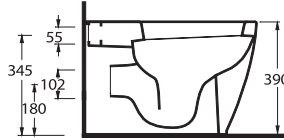

82213

Duvara Tam Dayalı Klozet
Gömme Rezervuar uyumludur.
Stand alone back to wall WC
compatible with concealed cistern.

aQuasave