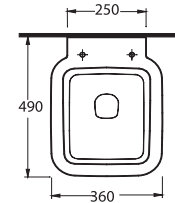

36303

Asma Klozet
Gömme Rezervuar uyumludur. Wall-mounted
WC compatible
with concealed cistern.