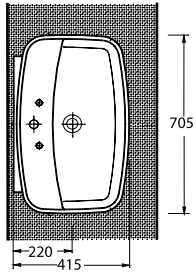

46711

Batarya Delikli Lavabo
Banyo Mobilyası uyumludur. Bowl
Washbasin with tap hole
compatible with bathroom
furnitures.