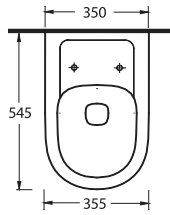

35303 Laguna

Asma Klozet
Gömme Rezervuar
uyumludur.
Wall-mounted WC
compatible with
concealed cistern.