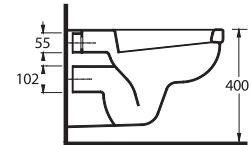

35303

Asma Klozet
Gömme Rezervuar uyumludur.
Wall - Mounted WC
compatible with concealed
cistern.