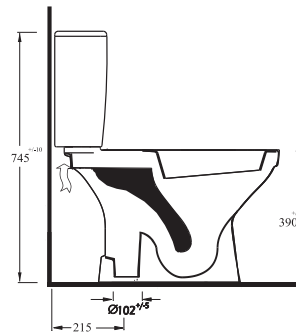

14103

Altın Çıkışlı Klozet
14104 rezervuar ile uyumludur.
S-trap closed coupled WC compatible with 14104