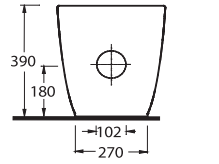

82213

Duvara Tam Dayalı Klozet
Gömme Rezervuar uyumludur.
Stand alone back to wall WC
compatible with concealed cistern.

aQuasave