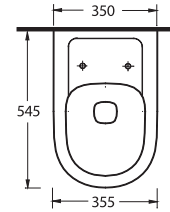

35303

Asma Klozet
Gömme Rezervuar uyumludur.
Wall - Mounted WC
compatible with concealed
cistern.