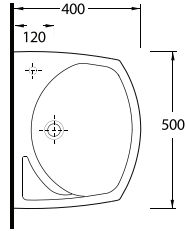

Köşeli Lavabo
Cornered Washbasin

91451 Lissa