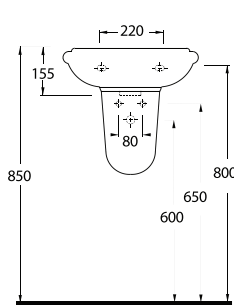

Oval Lavabo
20202 Yarım Ayak
uyumludur.
Oval Washbasin
Compatible with
20202 half pedestal.

91501 Lissa