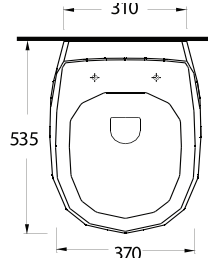

87303

Asma Klozet
Gömme Rezervuar uyumludur.
Wall-mounted WC compatible
with concealed cistern.