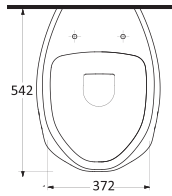

CATAMARAN

74551

Monoblok Asma
Lavabo
Monoblock Wall Hung
Washbasin

74561

Batarya Delikli
Tezgahüstü Lavabo
Bowl Washbasin with
tap hole compatible
with bathroom
furnitures.

74303

Asma Klozet
Gömme Rezervuar
uyumludur.
Wall-mounted WC
compatible with
concealed cistern.