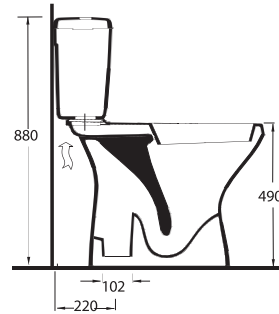

52103

Altın Çıkış Klozet
15104 Rezervuar uyumludur.
Disabled WC
compatible with 15104 cistern.