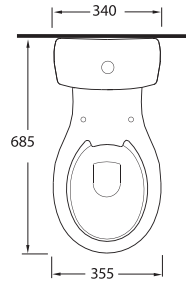

53103 (S-Trap)

Kanalsız
Altan Çıkışlı Klozet
53104 Rezervuar
uyumludur.
(S-Trap)
Rimless Closed coupled
WC Compatible with
53104 cistern.