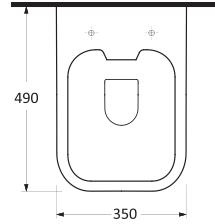

54303 Selge

Kanalsız Asma Klozet
Gömme Rezervuar
uyumludur.
Rimless Wall-mounted WC
compatible with concealed
cistern.