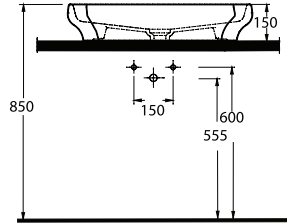

46701

Batarya Deliksiz Lavabo
Banyo Mobilyası uyumludur.
Bowl Washbasin without tap
hole compatible with bathroom
furnitures.