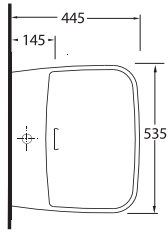

76531

Monoblok Asma Lavabo
Monoblock Wall-Hung
Washbasin