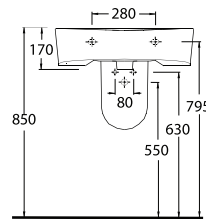

78601 Teos

Lavabo
78102 Tam Ayak ve
78302 Yarım Ayak
uyumludur.
Washbasin Compatible with
78312 half pedestal and
78112 full pedestal.