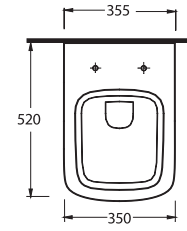

72303

Asma Klozet
Gömme Rezervuar uyumludur.
Wall - Mounted WC compatible
with concealed cistern.