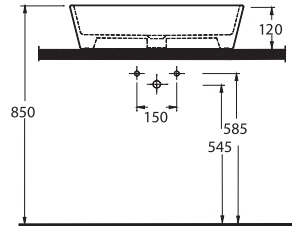

36651

Batarya Deliksiz Lavabo
Banyo Mobilyası uyumludur. Bowl
Washbasin compatible
with bathroom furnitures.