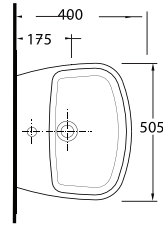

86511

Monoblok Asma Lavabo
Monoblock Wall-hung
Washbasin

86303

Asma Klozet
Gömme Rezervuar uyumludur.
Wall-mounted WC Compatible
with concealed cistern.

Aquasave Klozetler 6 Litre yerine 4 Litre su ile etkin temizlik sağlar.
Aquasave significantly reduces the water used in flushing from 6 to 4 liters.