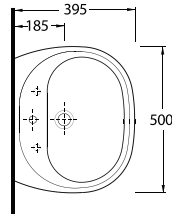

10501 Likya

Oval Lavabo
10202 Yarım Ayak
uyumludur.
Oval Washbasin
Compatible with
10202 half pedestal.