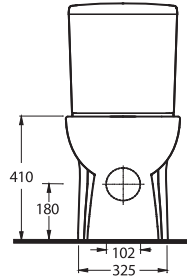

12403

Duvara Tam Dayalı Klozet
12114 Rezervuar uyumludur.
Back to wall WC Set
Compatible with
12114 cistern.