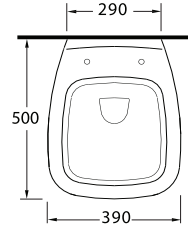

86511

Monoblok Asma Lavabo
Monoblock Wall-hung
Washbasin

86303

Asma Klozet
Gömme Rezervuar uyumludur.
Wall-mounted WC Compatible
with concealed cistern.

Aquasave Klozetler 6 Litre yerine 4 Litre su ile etkin temizlik sağlar.
Aquasave significantly reduces the water used in flushing from 6 to 4 liters.