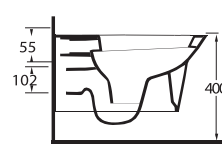

68303 Didyma

Asma Klozet
Gömme Rezervuar
uyumludur.
Wall-mounted WC
compatible with
concealed cistern.

Aquasave Klozetler 6 Litre yerine 4 Litre su ile etkin temizlik sağlar.
Aquasave significantly reduces the water used in flushing from 6 to 4 liters.