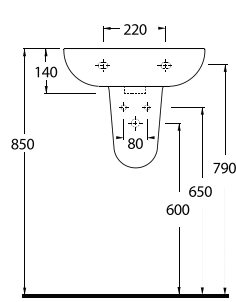

10451 Likya

Oval Lavabo
10202 Yarım Ayak
uyumludur.
Oval Washbasin
Compatible with
10202 half pedestal.