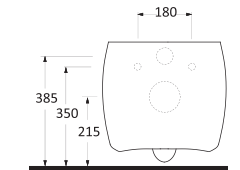

CATAMARAN

74551

Monoblok Asma
Lavabo
Monoblock Wall Hung
Washbasin

74561

Batarya Delikli
Tezgahüstü Lavabo
Bowl Washbasin with
tap hole compatible
with bathroom
furnitures.

74303

Asma Klozet
Gömme Rezervuar
uyumludur.
Wall-mounted WC
compatible with
concealed cistern.