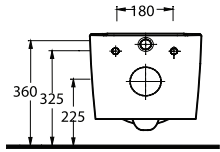

36303 Nysa

Asma Klozet
Gömme Rezervuar
uyumludur.
Wall-mounted WC
compatible with
concealed cistern.