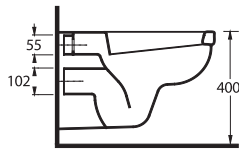

35303 Laguna

Asma Klozet
Gömme Rezervuar
uyumludur.
Wall-mounted WC
compatible with
concealed cistern.