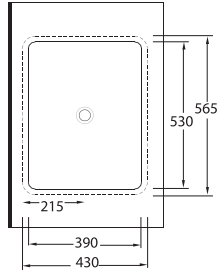

91531 Pınara

Oval
Tezgah Altı Lavabo
53,5 x 44,5 cm
Oval
Undercounter
Washbasin

91461 Pınara

Oval
Tezgah Altı Lavabo
46,5 x 37 cm
Oval
Undercounter
Washbasin

91561 Pınara

Dikdörtgen
Tezgah Altı Lavabo
56,5 x 43 cm
Rectangular
Undercounter
Washbasin