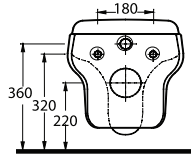

46303

Asma Klozet
Gömme Rezervuar uyumludur.
Wall-mounted WC
compatible with concealed cistern.

aQuasave