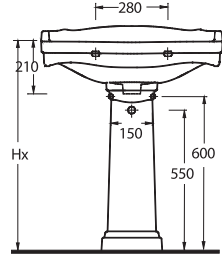

45701

Lawabo
45102 Tam Ayak uyumludur.
Washbasin compatible with
45102 full-pedestal