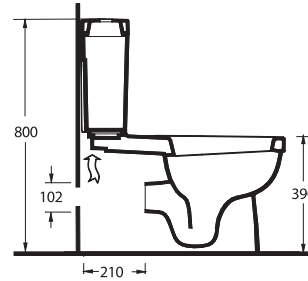

35403

Duvara Tam Dayalı Klozet
35104 Rezervuar uyumludur.
Back to wall WC compatible
with 35104 cistern.