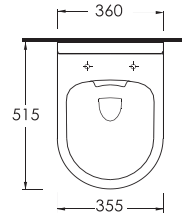

82353

Kanalsız Asma Klozet
Gömme Rezervuar uyumludur.
Rimless Wall-mounted Wc
compatible with concealed cistern.

aQuasave EGERIMLESS