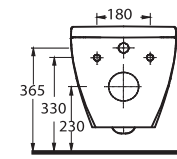

82323

Asma Klozet
Gömme Rezervuar uyumludur.
Wall-mounted WC compatible
with concealed cistern.

aQuasave