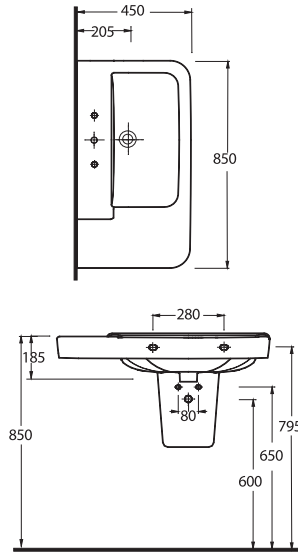

72851

Lavabo
48302 Yarım Ayak ve
Banyo Mobilyası uyumludur.
Washbasin compatible with
48302 half pedestal and bathroom
furniture.

72651

Lavabo
48302 Yarım Ayak ve
Banyo Mobilyası uyumludur.
Washbasin compatible with
48302 half pedestal and bathroom
furniture.