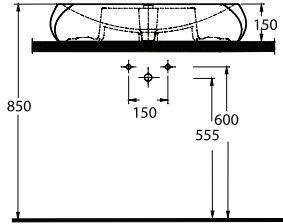

56711

Batarya Delikli Lavabo
Banyo Mobilyası uyumludur.
Bowl Washbasin with
tap hole compatible with
bathroom furnitures.