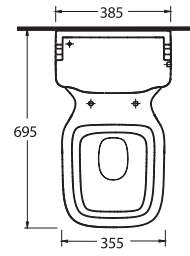

45103 (S-trap)

Altan Çıkışlı Klozet
45104 Rezervuar uyumludur.
Close coupled WC compatible
with 45104 cistern