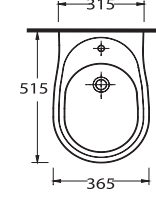

10205

Asma Bide
Wall-mounted bidet

Aquasave Klozetler 6 Litre yerine 4 Litre su ile etkin temizlik sağlar.
Aquasave significantly reduces the water used in flushing from 6 to 4 liters.