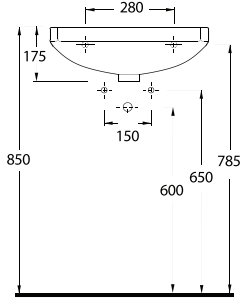

Köşeli Lavabo
Cornered Washbasin

91451 Lissa