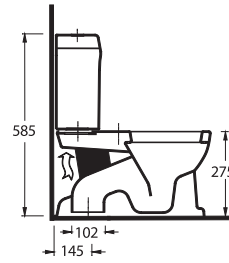

50000

Altın Çıkış Çocuk Klozet Seti
50104 Rezervuar uyumludur.
Closed coupled WC (S-trap)
for kids compatible with 50104
cistern.