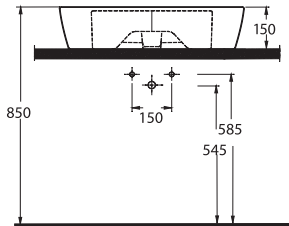

36701

Batarya Delikli Lavabo
Banyo Mobilyası uyumludur. Bowl
Washbasin with tap hole
compatible with bathroom
furnitures.