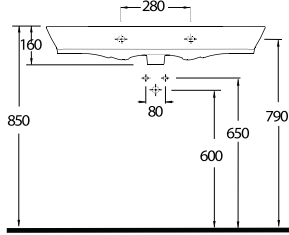

68851

Lavabo
78102 Tam Ayak, 78302
Yarım Ayak ve Banyo
Mobilyası uyumludur.
Washbasin compatible with
78302 half pedestal,
78102 full pedestal and
bathroom furnitures.