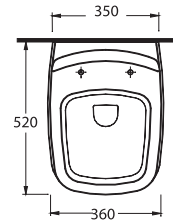

46303 Arna

Asma Klozet
Gömme Rezervuar
uyumludur.
Wall-mounted WC
compatible with
concealed cistern.

aQuasave