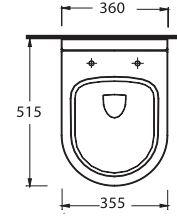

82323

Asma Klozet
Gömme Rezervuar uyumludur.
Wall-mounted WC compatible
with concealed cistern.

aQuasave