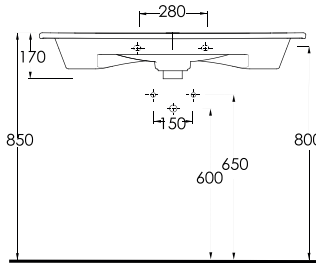

Serie 2

35021

Lagina 100 cm

İnce Bantlı
Yatay Sifonlu Lavabo
Mobilya uyumludur.
Slim Band Washbasin
compatible with bathroom
furnitures.