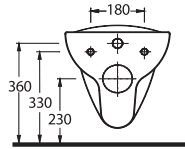

10303

Asma Klozet
Gömme Rezervuar
uyumludur.
Wall-mounted WC
Compatible with
concealed cistern.