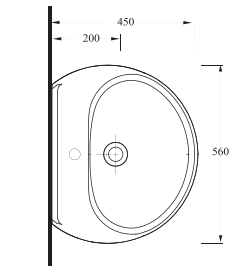

14561

Lavabo
60402 tam ayak ve 20202 yarım ayak ve mobilya üzeri kullanımına uyumludur.
Washbasin Compatible with 60402 (full pedestal), 20202 (half pedestal) and bathroom furnitures.