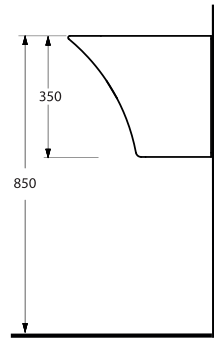

54461

Monoblok Asma Lavabo
Monoblock Wall-hung
Washbasin