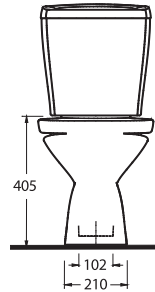

15103

Altan Çıkışlı Klozet
15104 Rezervuar uyumludur.
Close coupled WC (S-Trap)
compatible with 15104 cistern.