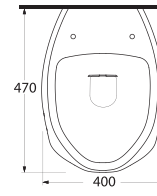

74213

Duvara Tam Dayalı
Tek Parça Klozet
Stand Alone Back to
Wall WC