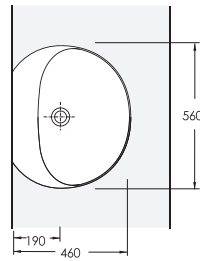

CATAMARAN

74551

Monoblok Asma
Lavabo
Monoblock Wall Hung
Washbasin

74561

Batarya Delikli
Tezgahüstü Lavabo
Bowl Washbasin with
tap hole compatible
with bathroom
furnitures.

74303

Asma Klozet
Gömme Rezervuar
uyumludur.
Wall-mounted WC
compatible with
concealed cistern.