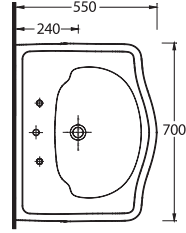

45701

Lawabo
45102 Tam Ayak uyumludur.
Washbasin compatible with
45102 full-pedestal