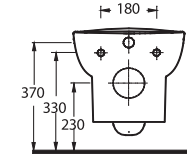

72303

Asma Klozet
Gömme Rezervuar uyumludur.
Wall - Mounted WC compatible
with concealed cistern.