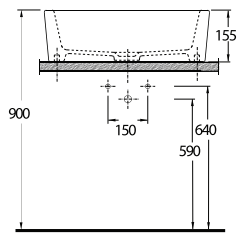

35481 Lagina

Lavabo
Banyo Mobilyası
uyumludur.
Washbasin
Compatible with
bathroom furnitures.