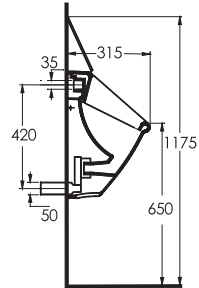

93108 Karya

Arkadan Su Girişli Pisuvar
Back Water Inlet Urinal