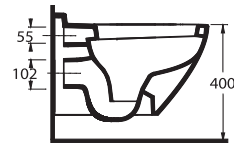

82323 Dropia

Asma Klozet
Gömme Rezervuar
uyumludur.
Wall-mounted WC
compatible with
concealed cistern.

Aquasave Klozetler 6 Litre yerine 4 Litre su ile etkin temizlik sağlar.
Aquasave significantly reduces the water used in flushing from 6 to 4 liters.