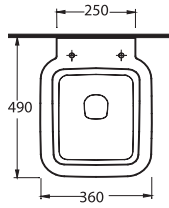

36303 Nysa

Asma Klozet
Gömme Rezervuar
uyumludur.
Wall-mounted WC
compatible with
concealed cistern.