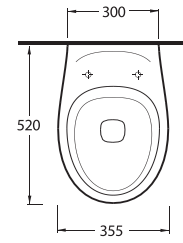

70303 Simena

Asma Klozet
Gömme Rezervuar
uyumludur.
Wall-Mounted WC
compatible with
concealed cistern.