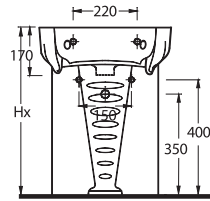

50451

Çocuk Lavabosu
50102 Tam Ayak uyumludur.
Washbasin for kids
compatible with 50102 full pedestal.