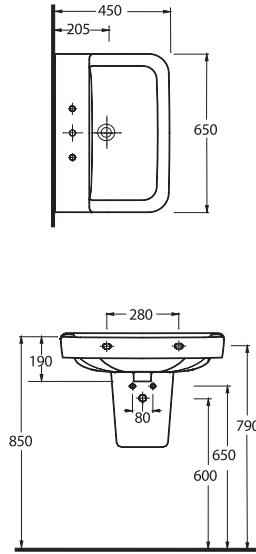

72551

Lavabo
78312 Yarım Ayak uyumludur.
Washbasin compatible
with 78312 half pedestal.