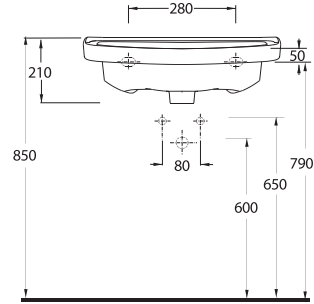

52601

Lavabo
Açık Sifon uyumludur.
Disabled washbasin
compatible with exposed siphon.