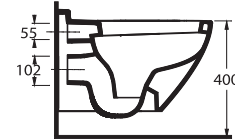

82323

Asma Klozet
Gömme Rezervuar uyumludur.
Wall-mounted WC compatible
with concealed cistern.

aQuasave