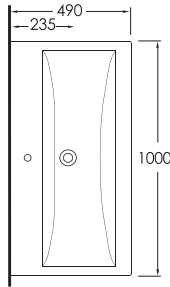

Serie 1

350II

Lagina 100 cm

İnce Bantlı Lavabo
Mobilya uyumludur.
Slim Band Washbasin
compatible with bathroom
furnitures.