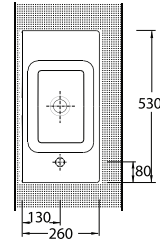

35531 Lagina

Lavabo
Banyo Mobilyası
uyumludur.
Washbasin
Compatible with
bathroom furnitures.