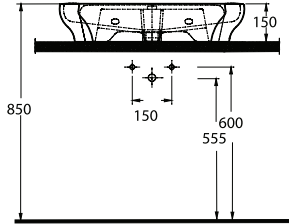

46711

Batarya Delikli Lavabo
Banyo Mobilyası uyumludur. Bowl
Washbasin with tap hole
compatible with bathroom
furnitures.