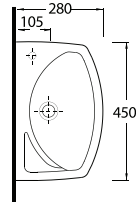

Köşeli Lavabo
Cornered Washbasin

91351 Lissa