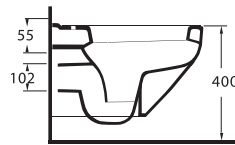

aQuasave

36303 Nysa

Asma Klozet
Gömme Rezervuar
uyumludur.
Wall-mounted WC
compatible with
concealed cistern.

86303 Alvona

Asma Klozet
Gömme Rezervuar
uyumludur.
Wall-mounted WC
compatible with
concealed cistern.