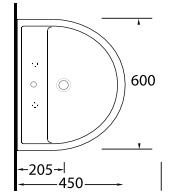

78601 Teos

Lavabo
78102 Tam Ayak ve
78302 Yarım Ayak
uyumludur.
Washbasin Compatible with
78312 half pedestal and
78112 full pedestal.