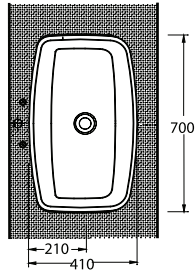

46701

Batarya Deliksiz Lavabo
Banyo Mobilyası uyumludur.
Bowl Washbasin without tap
hole compatible with bathroom
furnitures.