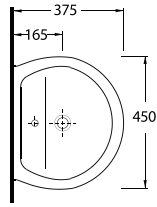

Oval Lavabo
20202 Yarım Ayak
uyumludur.
Oval Washbasin
Compatible with
20202 half pedestal.

91501 Lissa