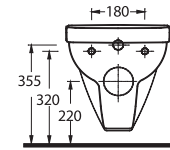

35303

Asma Klozet
Gömme Rezervuar uyumludur.
Wall - Mounted WC
compatible with concealed
cistern.