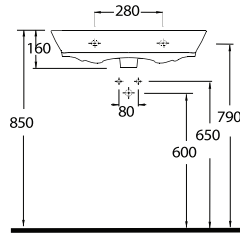

68651

Lavabo
78112 Tam Ayak, 78302
Yarım Ayak ve Banyo
Mobilyası uyumludur.
Washbasin compatible with
78112 full pedestal,
78302 half pedestal and
bathroom furnitures.