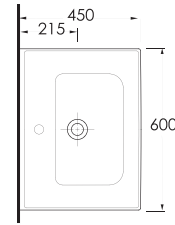

35731

Lagina 70 cm

İnce Bantlı Lavabo
Mobilya uyumludur.
Slim Band Washbasin
compatible with bathroom
furnitures.

35631

Lagina 60 cm

İnce Bantlı Lavabo
Mobilya uyumludur.
Slim Band Washbasin
compatible with bathroom
furnitures.