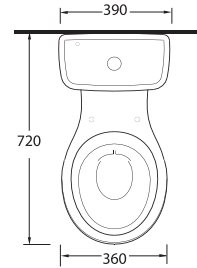

52103

Altın Çıkış Klozet
15104 Rezervuar uyumludur.
Disabled WC
compatible with 15104 cistern.