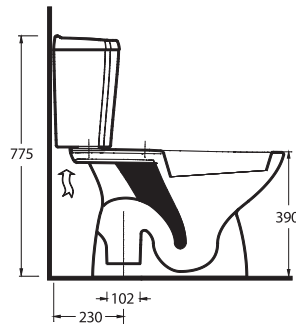

15103

Altan Çıkışlı Klozet
15104 Rezervuar uyumludur.
Close coupled WC (S-Trap)
compatible with 15104 cistern.