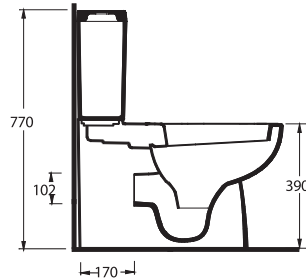

12403

Duvara Tam Dayalı Klozet
12114 Rezervuar uyumludur.
Back to wall WC Set
Compatible with
12114 cistern.