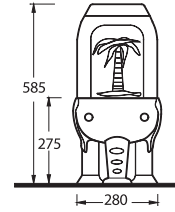

50000

Altın Çıkış Çocuk Klozet Seti
50104 Rezervuar uyumludur.
Closed coupled WC (S-trap)
for kids compatible with 50104
cistern.