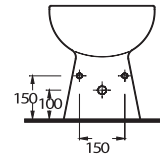

10105

Yerden Bide
Floor-mounted Bidet