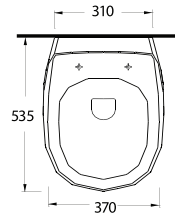

87303 Diamas

Asma Klozet
Gömme Rezervuar
uyumludur.
Wall-mounted WC
compatible with
concealed cistern.

aQuasave