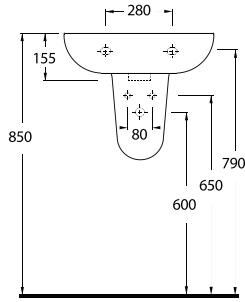

10501 Likya

Oval Lavabo
10202 Yarım Ayak
uyumludur.
Oval Washbasin
Compatible with
10202 half pedestal.