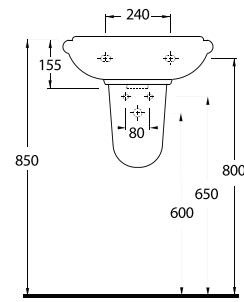

20501 Lissa

Oval Lavabo
20202 Yarım Ayak
uyumludur.
Oval Washbasin
Compatible with
20202 half pedestal.