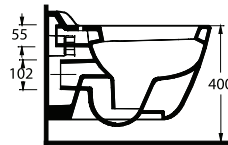

46303

Asma Klozet
Gömme Rezervuar uyumludur.
Wall-mounted WC
compatible with concealed cistern.

aQuasave