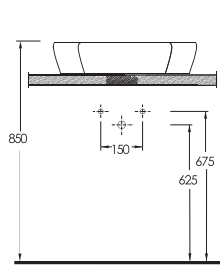

CATAMARAN

74551

Monoblok Asma
Lavabo
Monoblock Wall Hung
Washbasin

74561

Batarya Delikli
Tezgahüstü Lavabo
Bowl Washbasin with
tap hole compatible
with bathroom
furnitures.

74303

Asma Klozet
Gömme Rezervuar
uyumludur.
Wall-mounted WC
compatible with
concealed cistern.