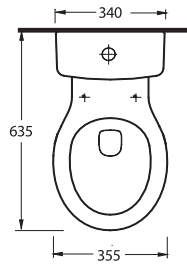

12403

Duvara Tam Dayalı Klozet
12114 Rezervuar uyumludur.
Back to wall WC Set
Compatible with
12114 cistern.