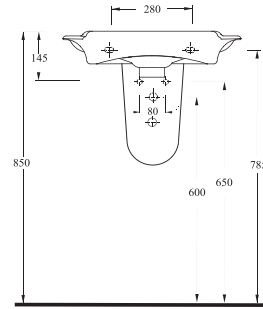

14561

Lavabo
60402 tam ayak ve 20202 yarım ayak ve mobilya üzeri kullanımına uyumludur.
Washbasin Compatible with 60402 (full pedestal), 20202 (half pedestal) and bathroom furnitures.