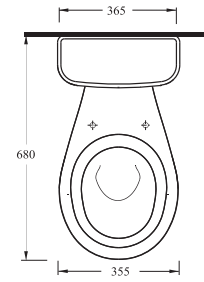

14103

Altın Çıkışlı Klozet
14104 rezervuar ile uyumludur.
S-trap closed coupled WC compatible with 14104