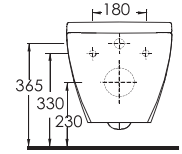

82353

Kanalsız Asma Klozet
Gömme Rezervuar uyumludur.
Rimless Wall-mounted Wc
compatible with concealed cistern.

aQuasave EGERIMLESS