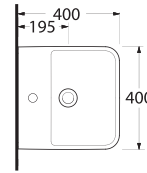

36401

Monoblock Lavabo
Banyo Mobilyası uyumludur. Monoblock
Washbasin
compatible with bathroom
furnitures.