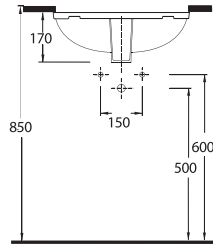

93501 Pınara

Dikdörtgen
Tezgah Altı Lavabo
51 x 40,5 cm
Rectangular
Undercounter
Washbasin