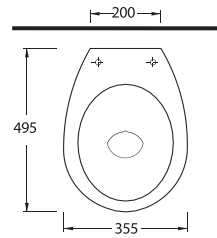

91203 Pınara

(P-trap)
Arkadan Çıkışlı Klozet
Close Coupled WC