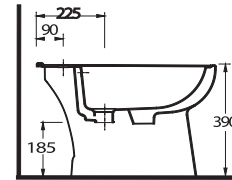

10105

Yerden Bide
Floor-mounted Bidet