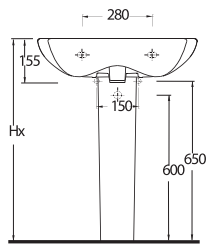

53561

Lavabo
16302 Yarım Ayak ve
12114 Tam Ayak
uyumludur.
Washbasin
Compatible with
16302 half pedestal
and 12114 full pedestal.