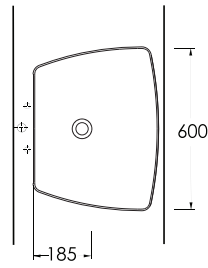

69601

Batarya Deliksiz Lavabo
Banyo Mobilyası uyumludur.
Bowl Washbasin without
tap hole compatible with
bathroom furnitures.