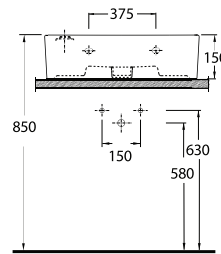

35531 Lagina

Lavabo
Banyo Mobilyası
uyumludur.
Washbasin
Compatible with
bathroom furnitures.