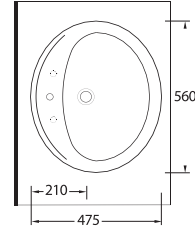

90561 Pınara

Oval
Tezgah Üstü Lavabo
56 x 47,5 cm
Oval
Countertop
Washbasin