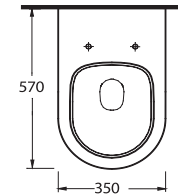

82213

Duvara Tam Dayalı Klozet
Gömme Rezervuar uyumludur.
Stand alone back to wall WC
compatible with concealed cistern.

aQuasave