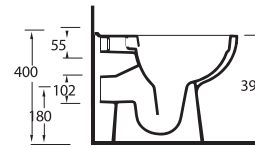

53223

Kanalsız
Duvara Tam Dayalı Klozet
Gömme Rezervuar
uyumludur.
Rimless Stand alone
back to wall WC (P-Trap)
Compatible with concealed
cistern.