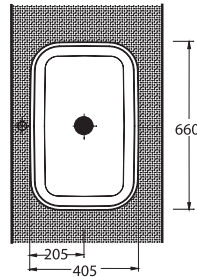

36651

Batarya Deliksiz Lavabo
Banyo Mobilyası uyumludur. Bowl
Washbasin compatible
with bathroom furnitures.