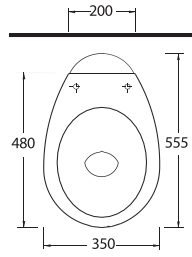

91103 Pınara

(S-trap)
Alttan Çıkışlı Klozet
Close Coupled WC