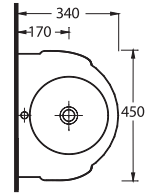

50451

Çocuk Lavabosu
50102 Tam Ayak uyumludur.
Washbasin for kids
compatible with 50102 full pedestal.