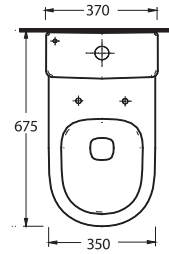

35403

Duvara Tam Dayalı Klozet
35104 Rezervuar uyumludur.
Back to wall WC compatible
with 35104 cistern.