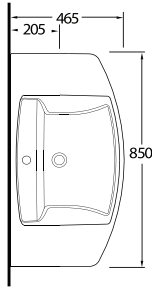

68851

Lavabo
78102 Tam Ayak, 78302
Yarım Ayak ve Banyo
Mobilyası uyumludur.
Washbasin compatible with
78302 half pedestal,
78102 full pedestal and
bathroom furnitures.