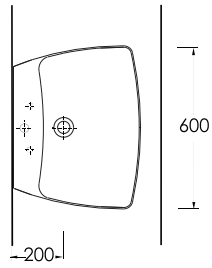

69611

Batarya Delikli Lavabo
Banyo Mobilyası uyumludur.
Bowl Washbasin with tap hole
compatible with bathroom
furnitures.