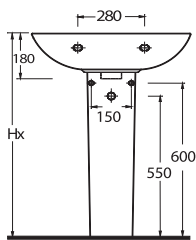

10601

Lavabo
10102 Tam Ayak ve
10302 Yarım Ayak
uyumludur.
Washbasin
Compatible with
10302 half pedestal and
10102 full pedestal.