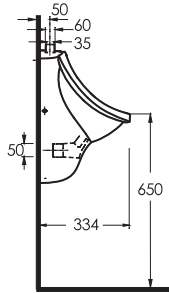

3710820 Olympos

Üstten Su Girişli Pisuvaz
Top Water Inlet Urinal