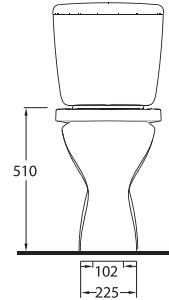

52103

Altın Çıkış Klozet
15104 Rezervuar uyumludur.
Disabled WC
compatible with 15104 cistern.