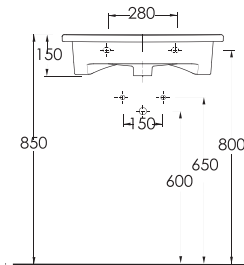

35731

Lagina 70 cm

İnce Bantlı Lavabo
Mobilya uyumludur.
Slim Band Washbasin
compatible with bathroom
furnitures.

35631

Lagina 60 cm

İnce Bantlı Lavabo
Mobilya uyumludur.
Slim Band Washbasin
compatible with bathroom
furnitures.