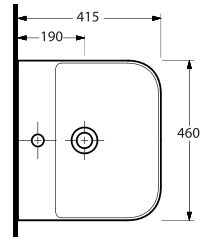

54461

Monoblok Asma Lavabo
Monoblock Wall-hung
Washbasin