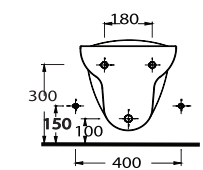

10205

Asma Bide
Wall-mounted bidet

Aquasave Klozetler 6 Litre yerine 4 Litre su ile etkin temizlik sağlar.
Aquasave significantly reduces the water used in flushing from 6 to 4 liters.