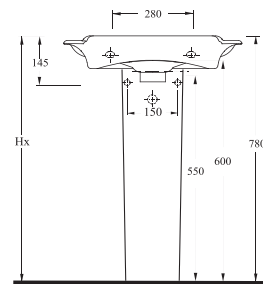

14561

Lavabo
60402 tam ayak ve 20202 yarım ayak ve mobilya üzeri kullanımına uyumludur.
Washbasin Compatible with 60402 (full pedestal), 20202 (half pedestal) and bathroom furnitures.