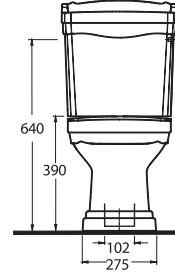

45103 (S-trap)

Altan Çıkışlı Klozet
45104 Rezervuar uyumludur.
Close coupled WC compatible
with 45104 cistern