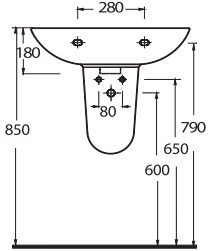

10601

Lavabo
10102 Tam Ayak ve
10302 Yarım Ayak
uyumludur.
Washbasin
Compatible with
10302 half pedestal and
10102 full pedestal.