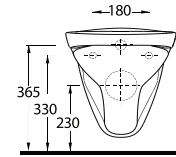

70303 Simena

Asma Klozet
Gömme Rezervuar
uyumludur.
Wall-Mounted WC
compatible with
concealed cistern.