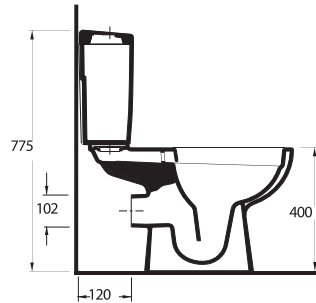

53203 (P-Trap)

Kanalsız
Arkadan Çıkışlı Klozet
12114 Rezervuar
uyumludur.
(P-Trap)
Rimless Closed coupled
WC Compatible with
12114 cistern.