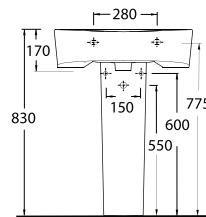

78601 Teos

Lavabo
78102 Tam Ayak ve
78302 Yarım Ayak
uyumludur.
Washbasin Compatible with
78312 half pedestal and
78112 full pedestal.