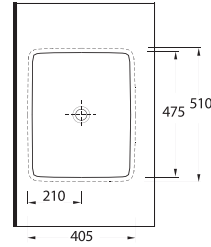

93501 Pınara

Dikdörtgen
Tezgah Altı Lavabo
51 x 40,5 cm
Rectangular
Undercounter
Washbasin