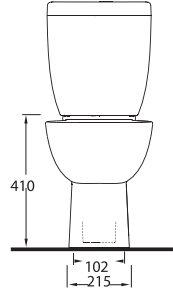

53103 (S-Trap)

Kanalsız
Altan Çıkışlı Klozet
53104 Rezervuar
uyumludur.
(S-Trap)
Rimless Closed coupled
WC Compatible with
53104 cistern.