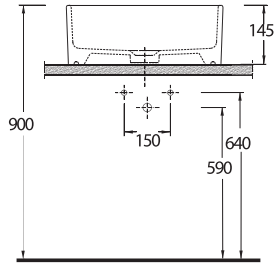

35391 Lagina

Lavabo
Banyo Mobilyası
uyumludur.
Washbasin
Compatible with
bathroom furnitures.