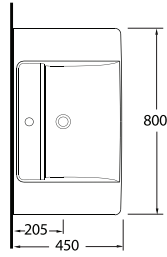

Diger
Seenekler
Other
Options

78811

Teos 80 cm

İnce Bantlı Lavabo
Mobilya uyumludur.
Slim Band Washbasin
Compatible with
bathroom furnitures.