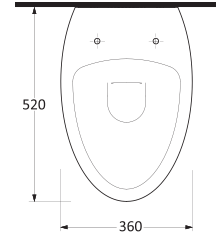

64303 Karina

Asma Klozet
Gömme Rezervuar
uyumludur.
Wall-mounted WC
compatible with concealed
cistern.

Aquasave Klozetler 6 Litre yerine 4 Litre su ile etkin temizlik sağlar.
Aquasave significantly reduces the water used in flushing from 6 to 4 liters.