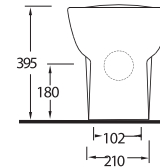

53223

Kanalsız
Duvara Tam Dayalı Klozet
Gömme Rezervuar
uyumludur.
Rimless Stand alone
back to wall WC (P-Trap)
Compatible with concealed
cistern.