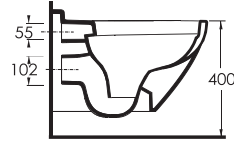

82353

Kanalsız Asma Klozet
Gömme Rezervuar uyumludur.
Rimless Wall-mounted Wc
compatible with concealed cistern.

aQuasave EGERIMLESS