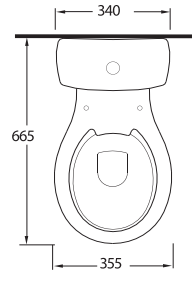

53203 (P-Trap)

Kanalsız
Arkadan Çıkışlı Klozet
12114 Rezervuar
uyumludur.
(P-Trap)
Rimless Closed coupled
WC Compatible with
12114 cistern.