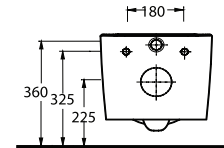

36303

Asma Klozet
Gömme Rezervuar uyumludur. Wall-mounted
WC compatible
with concealed cistern.