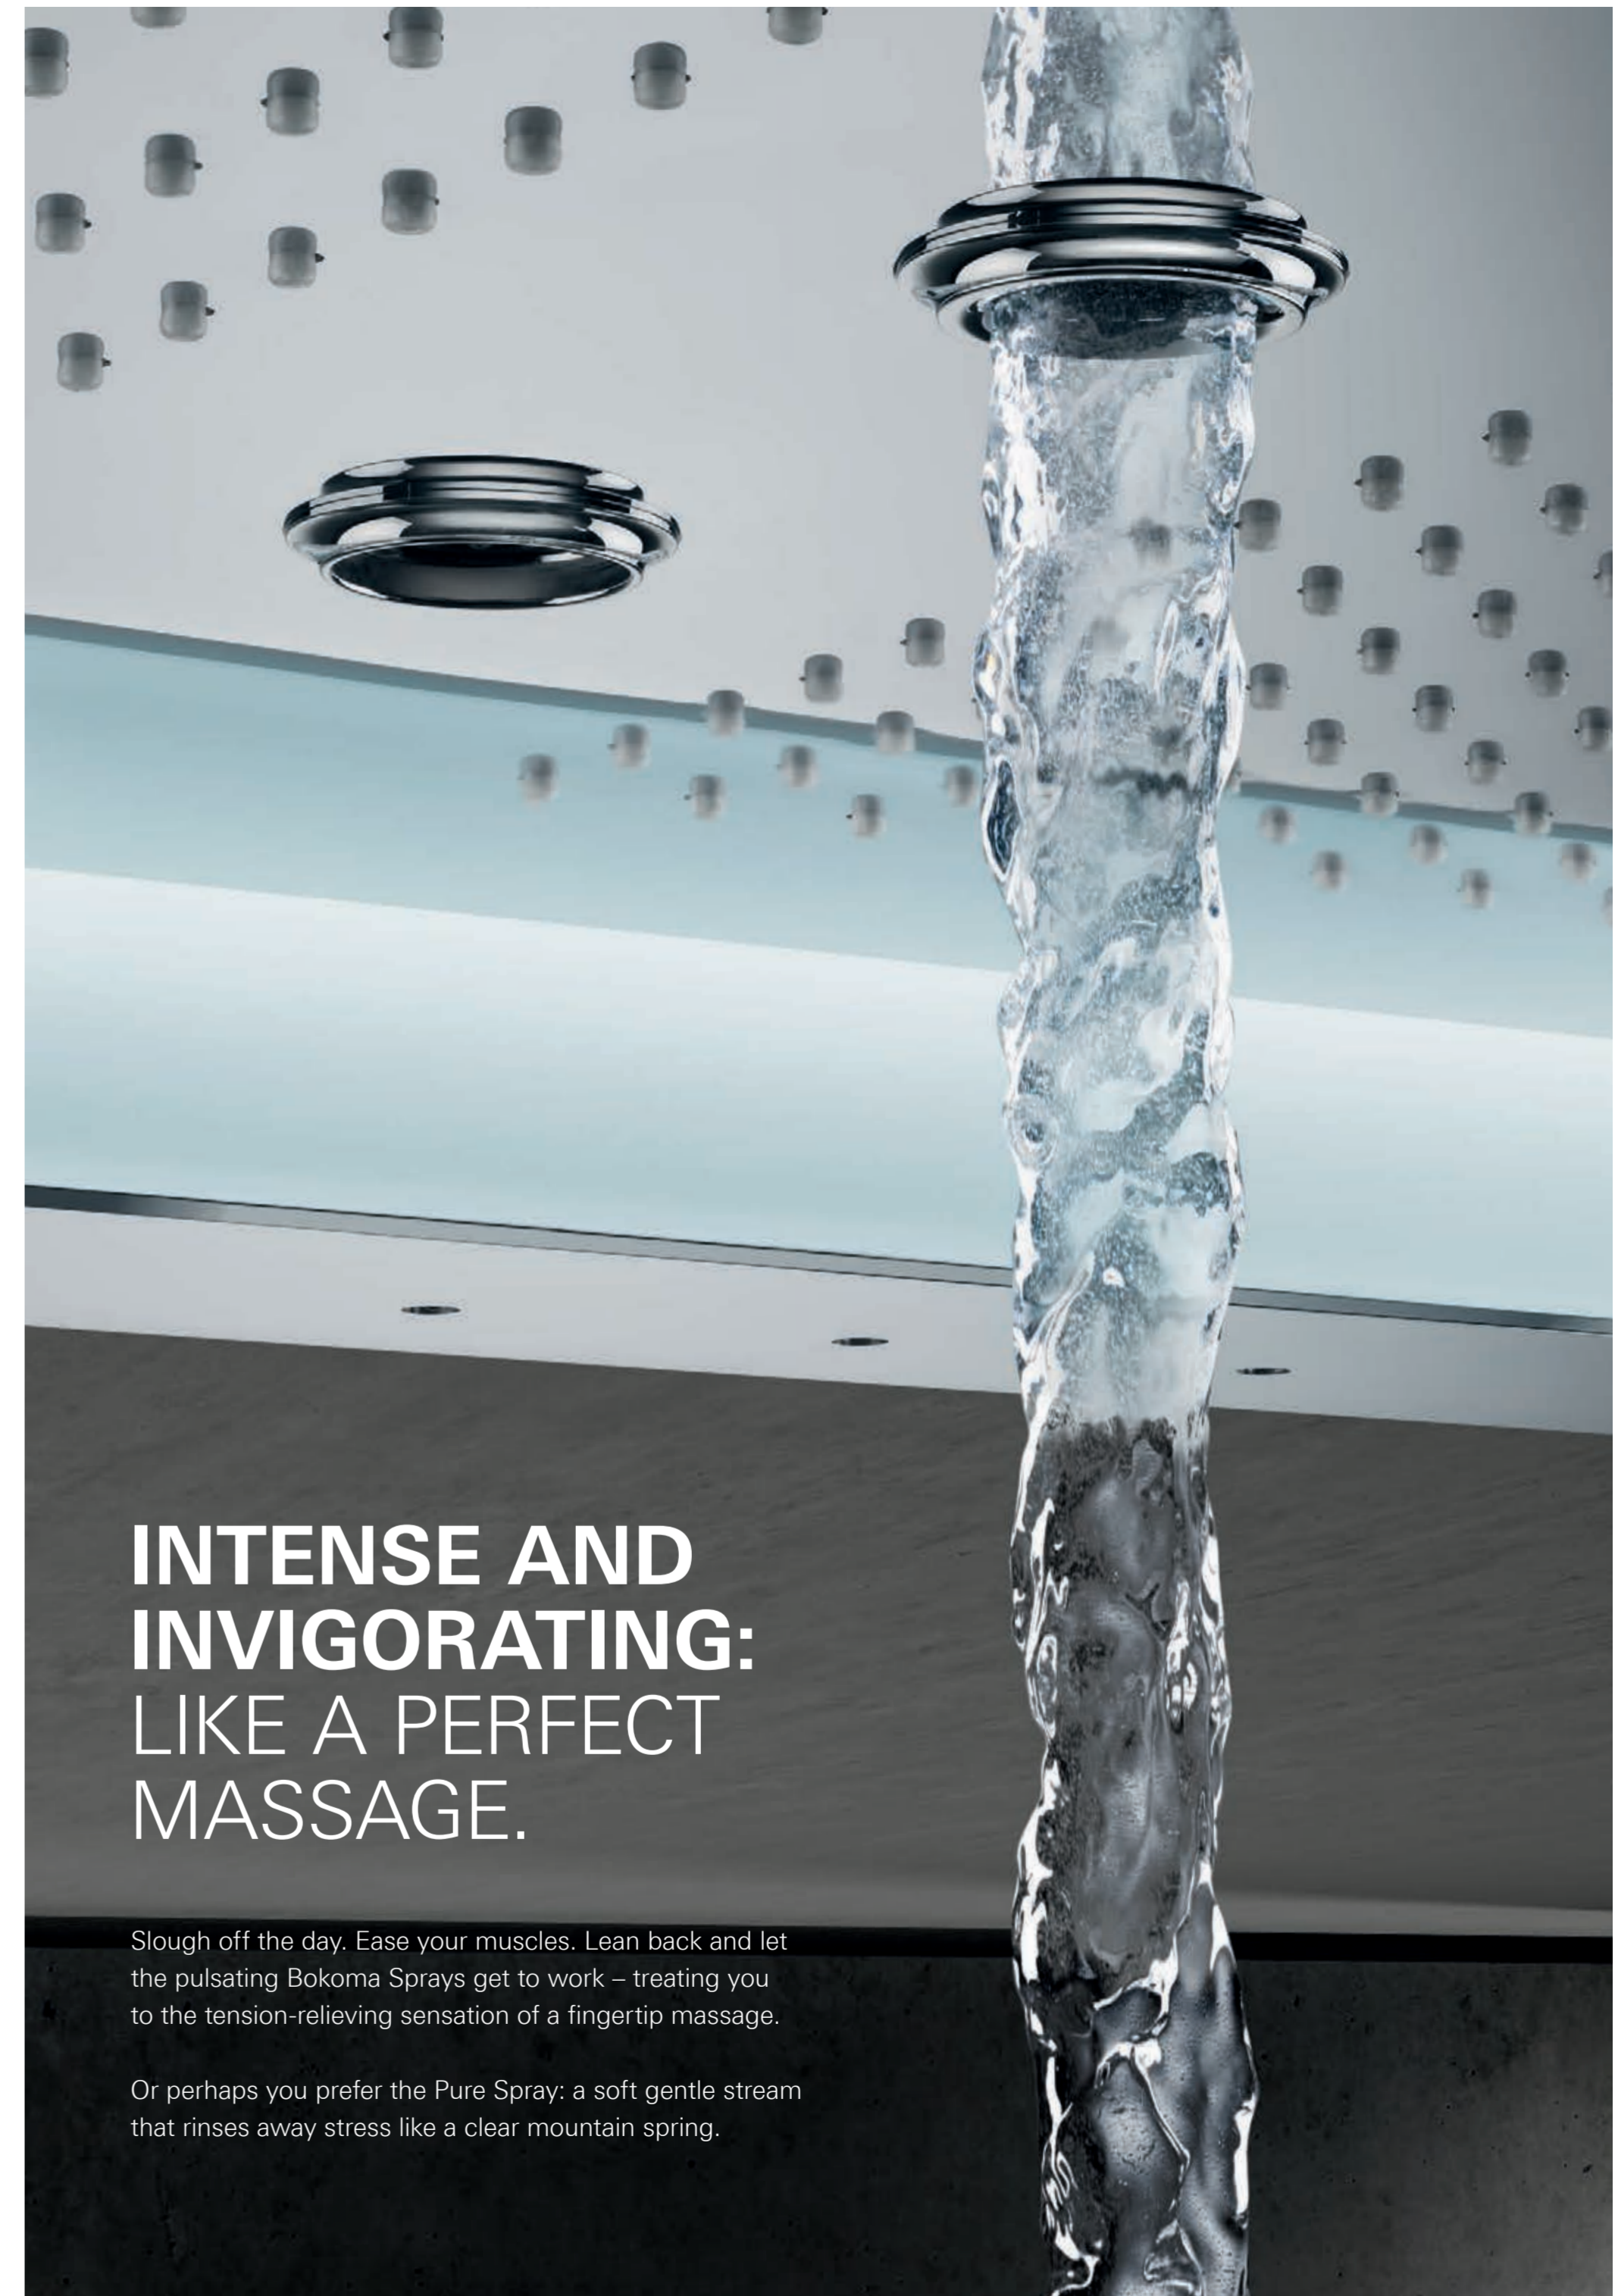

This is the Rain Spray. Close your eyes. Gentle warm summer rain descends in soft droplets. Can you feel it? How it cleanses your mind as it cleanses your body, creating a moment of meditation.

**INTIMATE:  
WRAPPED WITHIN  
A WATER CURTAIN.**

Escape behind the AquaCurtain, a fragile veil of pure water that envelops you, drawing you into a dreamlike dimension.