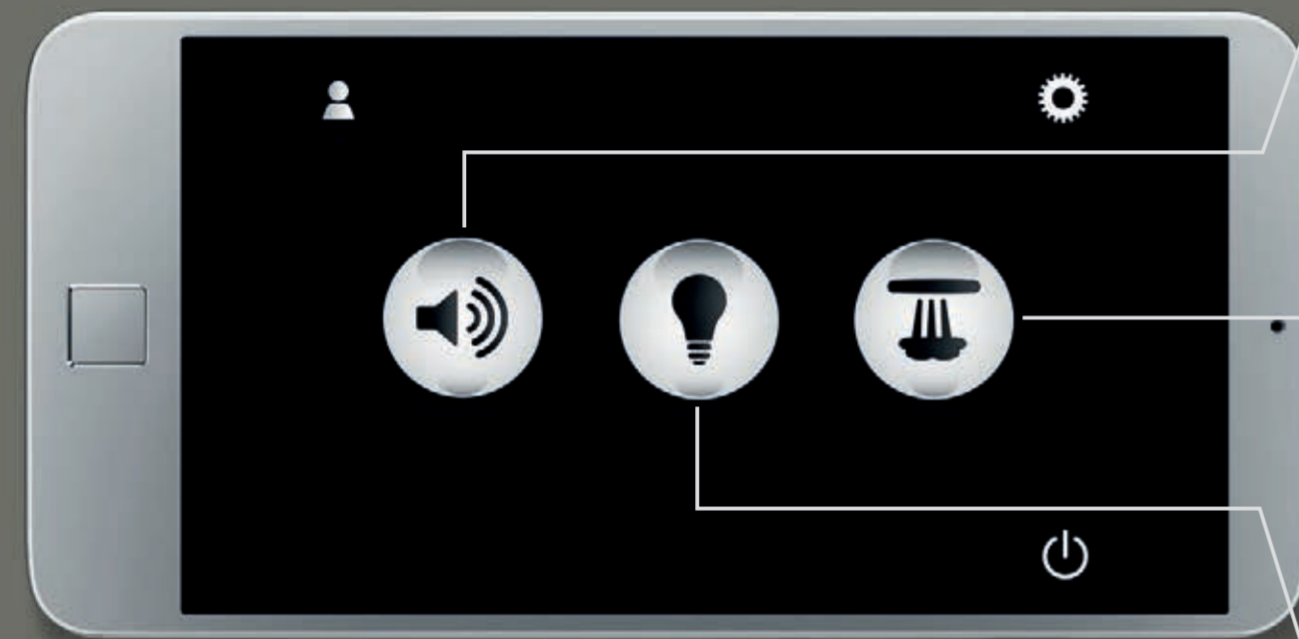

# INGENIOUS: A TOTAL WATER EXPERIENCE AT YOUR FINGERTIPS.

Compose your own water music. With AquaSymphony you can create your perfect shower moment. The intelligent control system lets you select and adjust a different shower experience for every day, to be completely in tune with your wishes.

## INTELLIGENT AND INTUITIVE.

One ingenious App to conduct a perfect ensemble. The F-digital Deluxe base unit box and an Apple or Android mobile device installed with the GROHE SPA App, allow for perfect control of light, sound and steam – as well as individual modules. Let the performance begin.