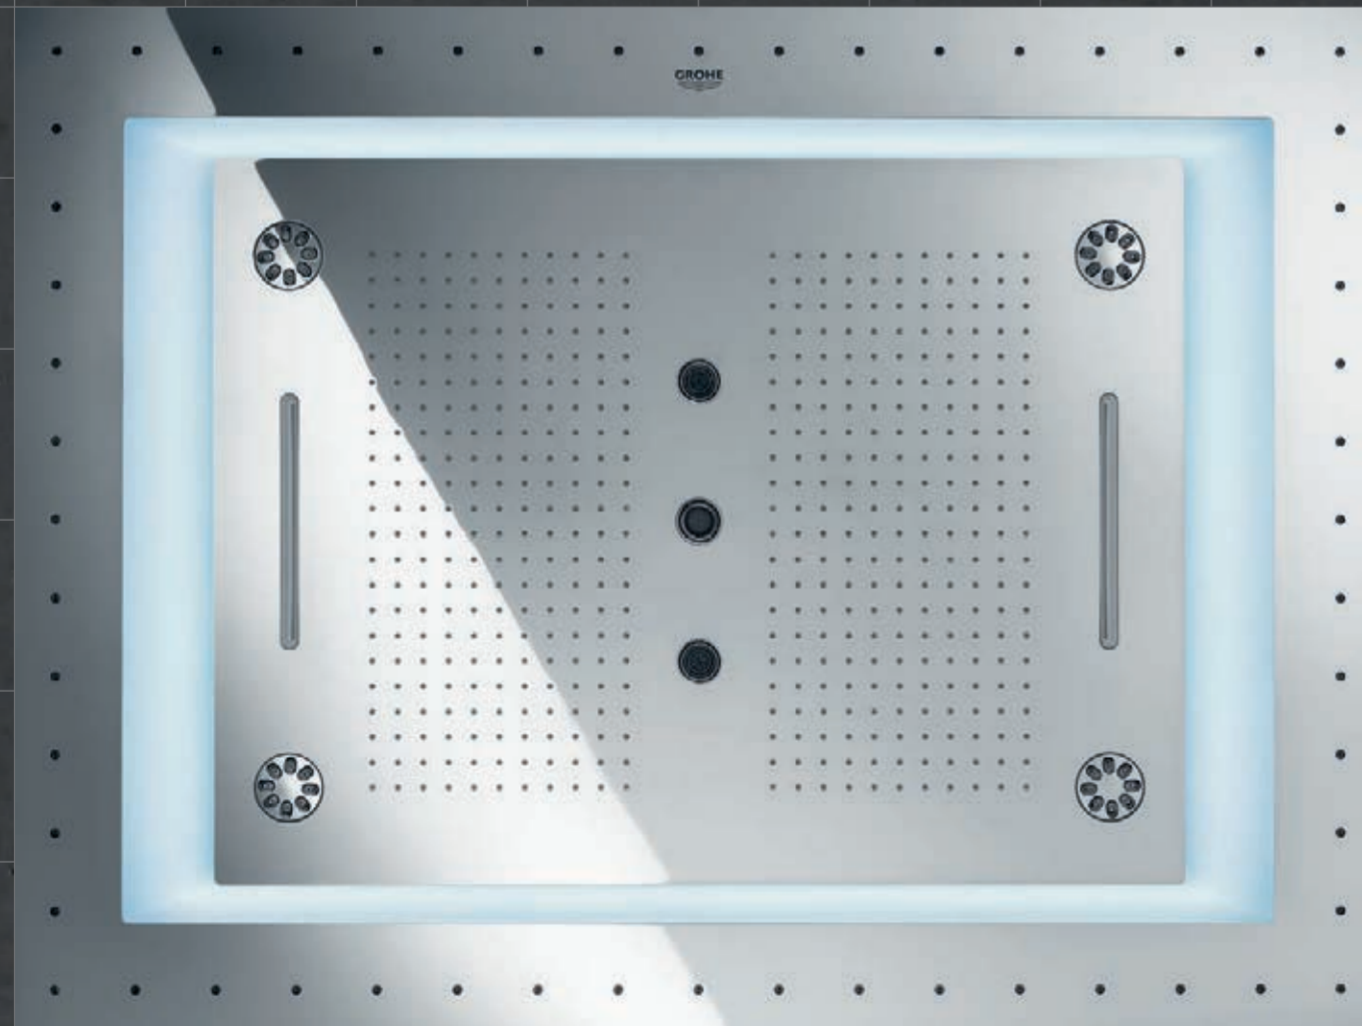

20" = 508 mm  
Ceiling shower  
with light

10" = 254 mm  
Ceiling shower

5" = 127 mm  
Steam module

5" = 127 mm  
Side shower

5" = 127 mm  
Sound module

5" = 127 mm  
Light module

40" = 1016 mm  
Ceiling shower  
with light  
AquaSymphony

## INFINITE WELL-BEING: MADE TO ORDER FOR YOU.

If you can imagine your perfect shower experience, GROHE F-digital Deluxe can turn it into reality. Create your own personalised combination of features from our Rainshower F-Series range, including light and sound modules, shower heads and steam modules, to build a shower that perfectly matches your individual needs and preferences.