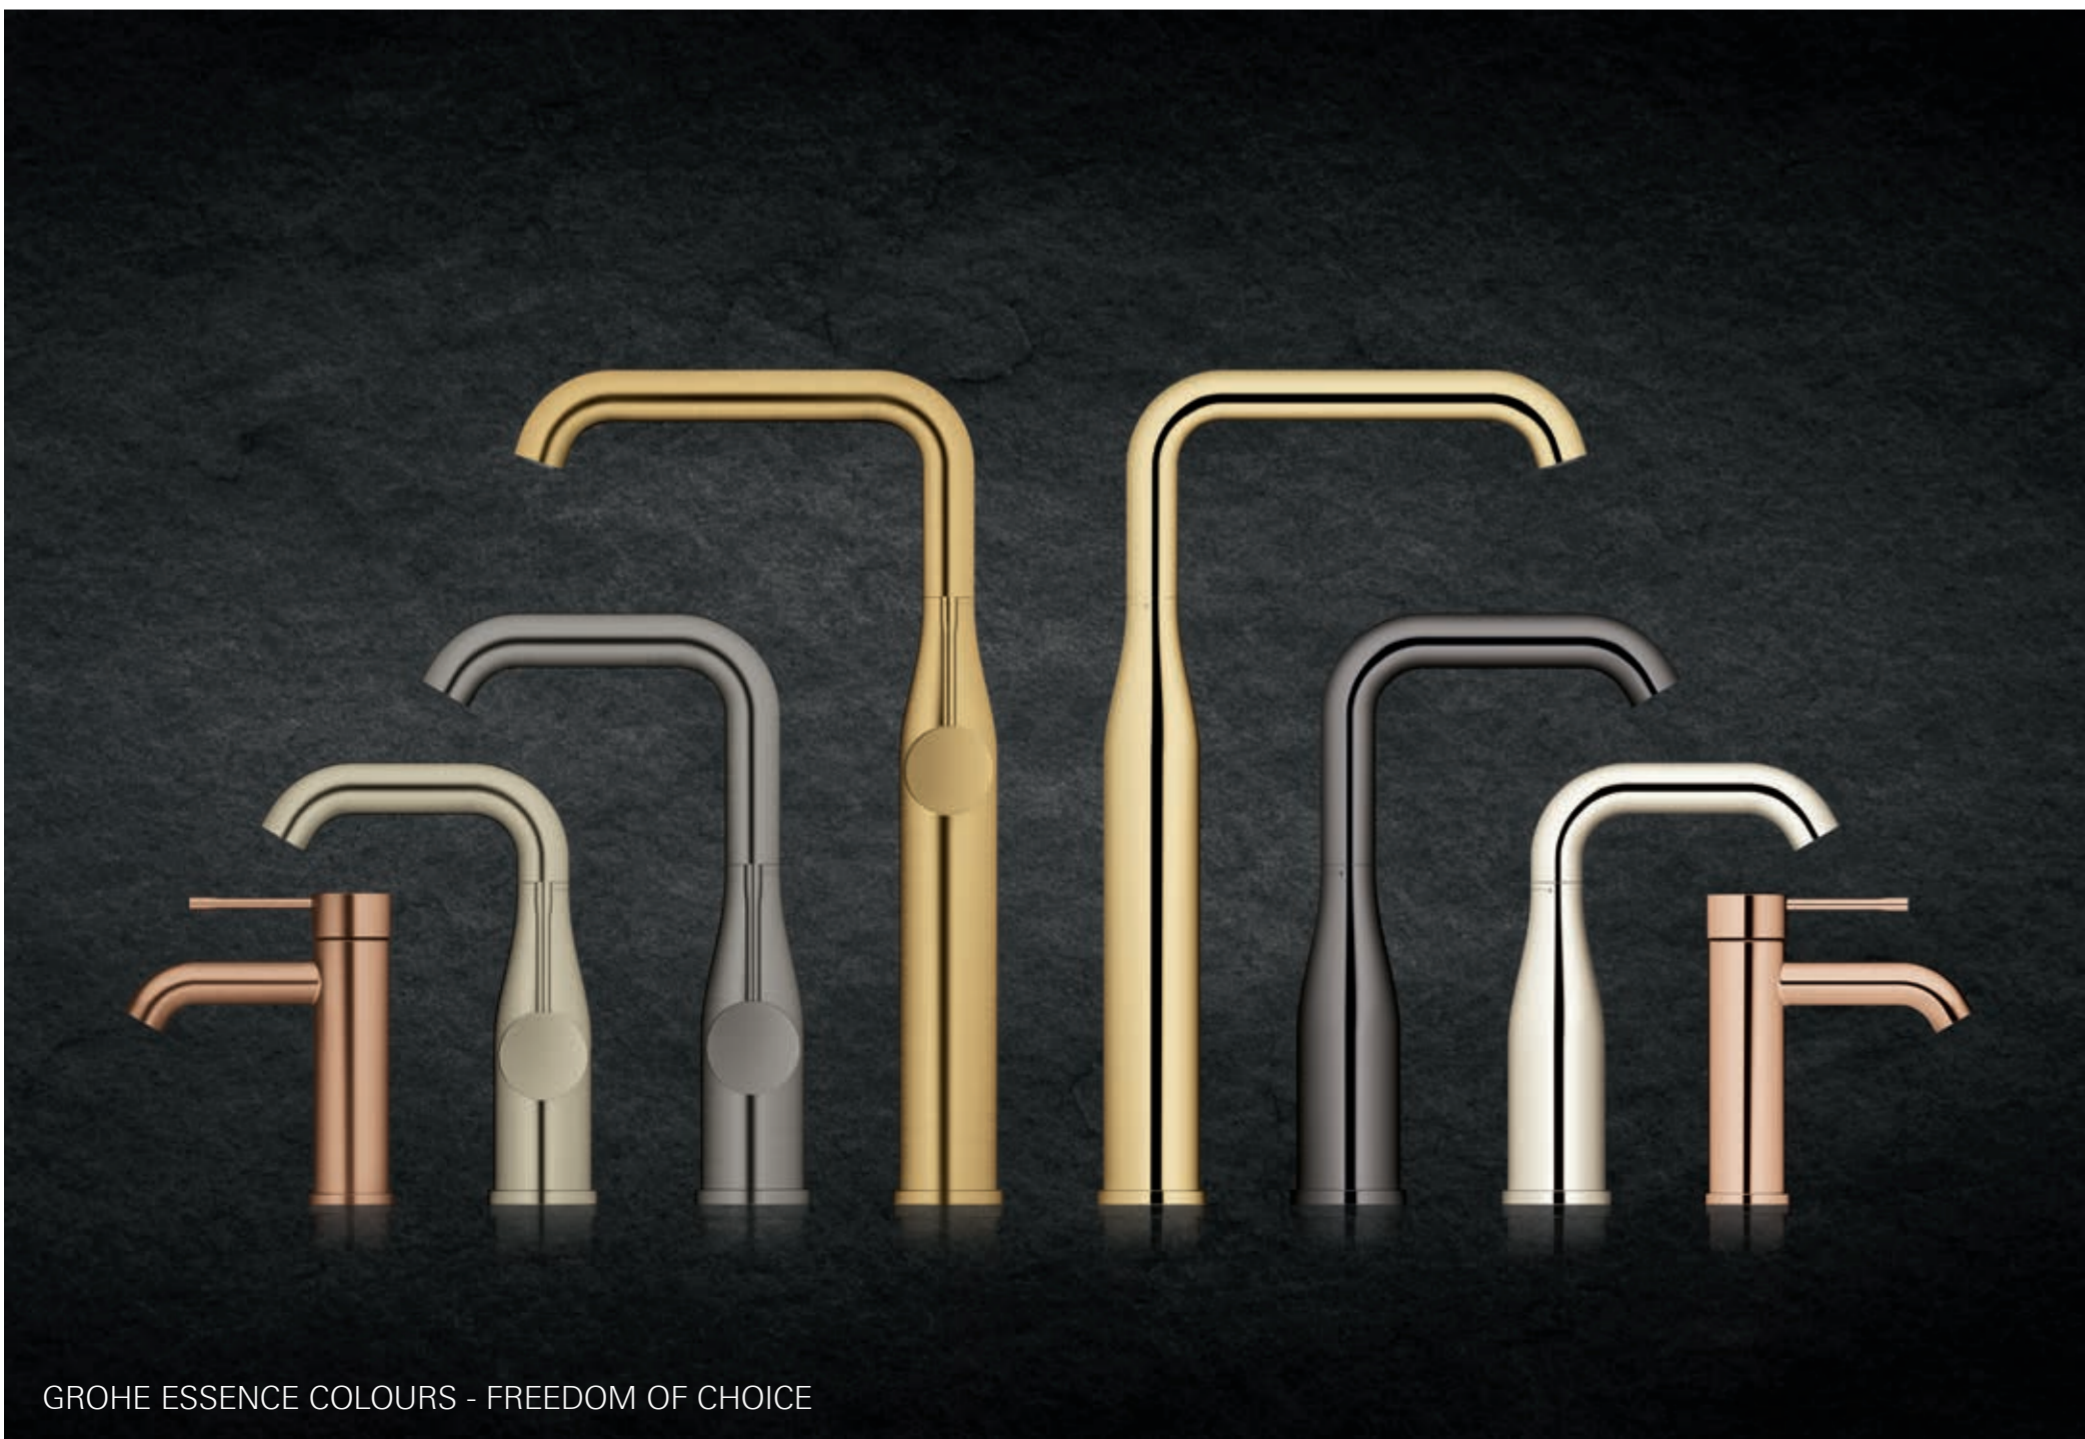

# HANDCRAFTED BY GROHE. DESIGNED, ENGINEERED AND MANUFACTURED IN GERMANY.

GROHE has a long heritage of creating high-end showers – made in Lahr, Germany to the very highest of standards. AquaSymphony is the culmination of these many years of shower knowledge and expertise. When craftsmanship meets innovation, the result is something beyond compare: AquaSymphony.

GROHE SMARTCONTROL - 3D SHOWERING

GROHE ESSENCE COLOURS - FREEDOM OF CHOICE