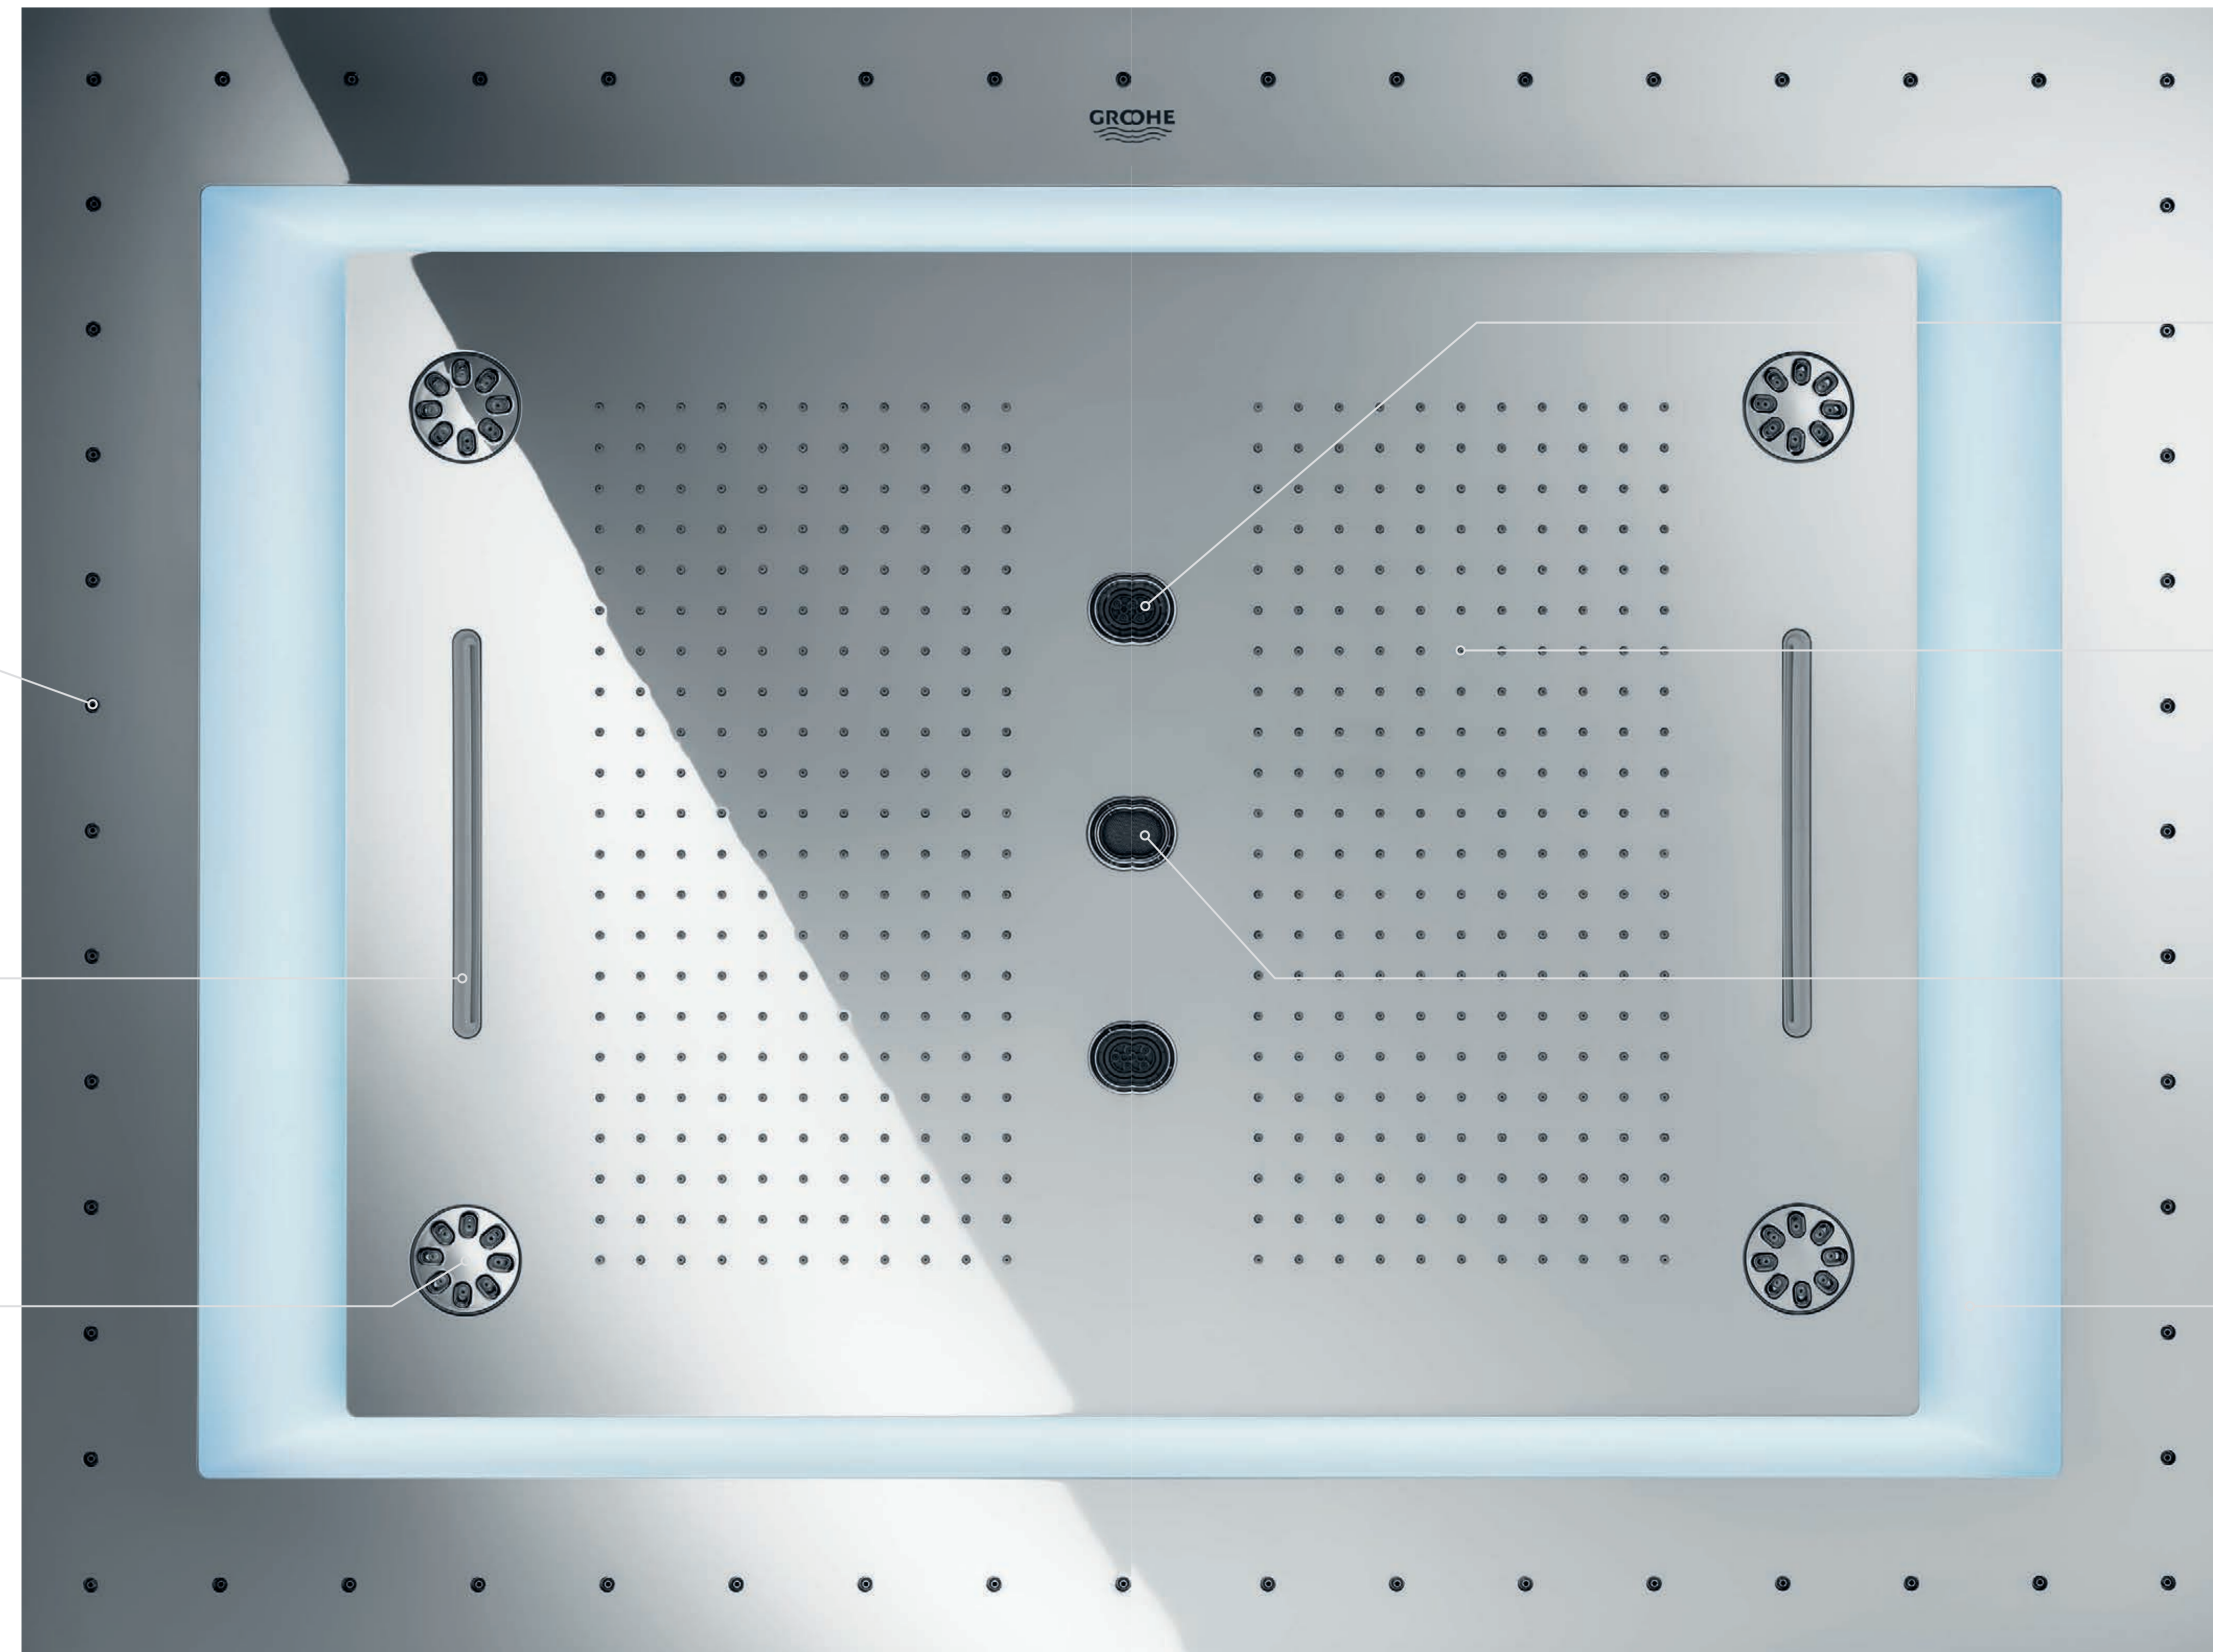

INFINITE WAYS TO ENJOY WATER.

AquaSymphony orchestrates water. In all its wonderful shapes and forms. As delicate as a sea mist. As invigorating as a waterfall. Yours to enjoy in a hundred different ways.

AQUACURTAIN

A fascinating play of water that surrounds you with a delicate beaded curtain of water droplets.

WATERFALL XL SPRAYS

An extra-wide water outlet recreates the exhilarating impression of a waterfall.

BOKOMA SPRAYS

Eight dynamic, pulsating spray nozzles deliver the sensation of a stimulating massage.

DRIZZLE SPRAYS

The Drizzle Sprays breathe a fresh, light mist over the skin, cooling and reviving.

RAIN SPRAYS

The new enhanced Rain Spray delivers larger and softer droplets for a luxurious shower feel.

PURE SPRAY

The name alone says it all. A soft stream of pure water that falls straight from the centre of the showerhead – like a fresh mountain spring.

LIGHT CURTAIN

A spectrum of diffuse colours to enhance the atmosphere with a personalised light show. Controlled with the GROHE SPA F-Digital Deluxe App.