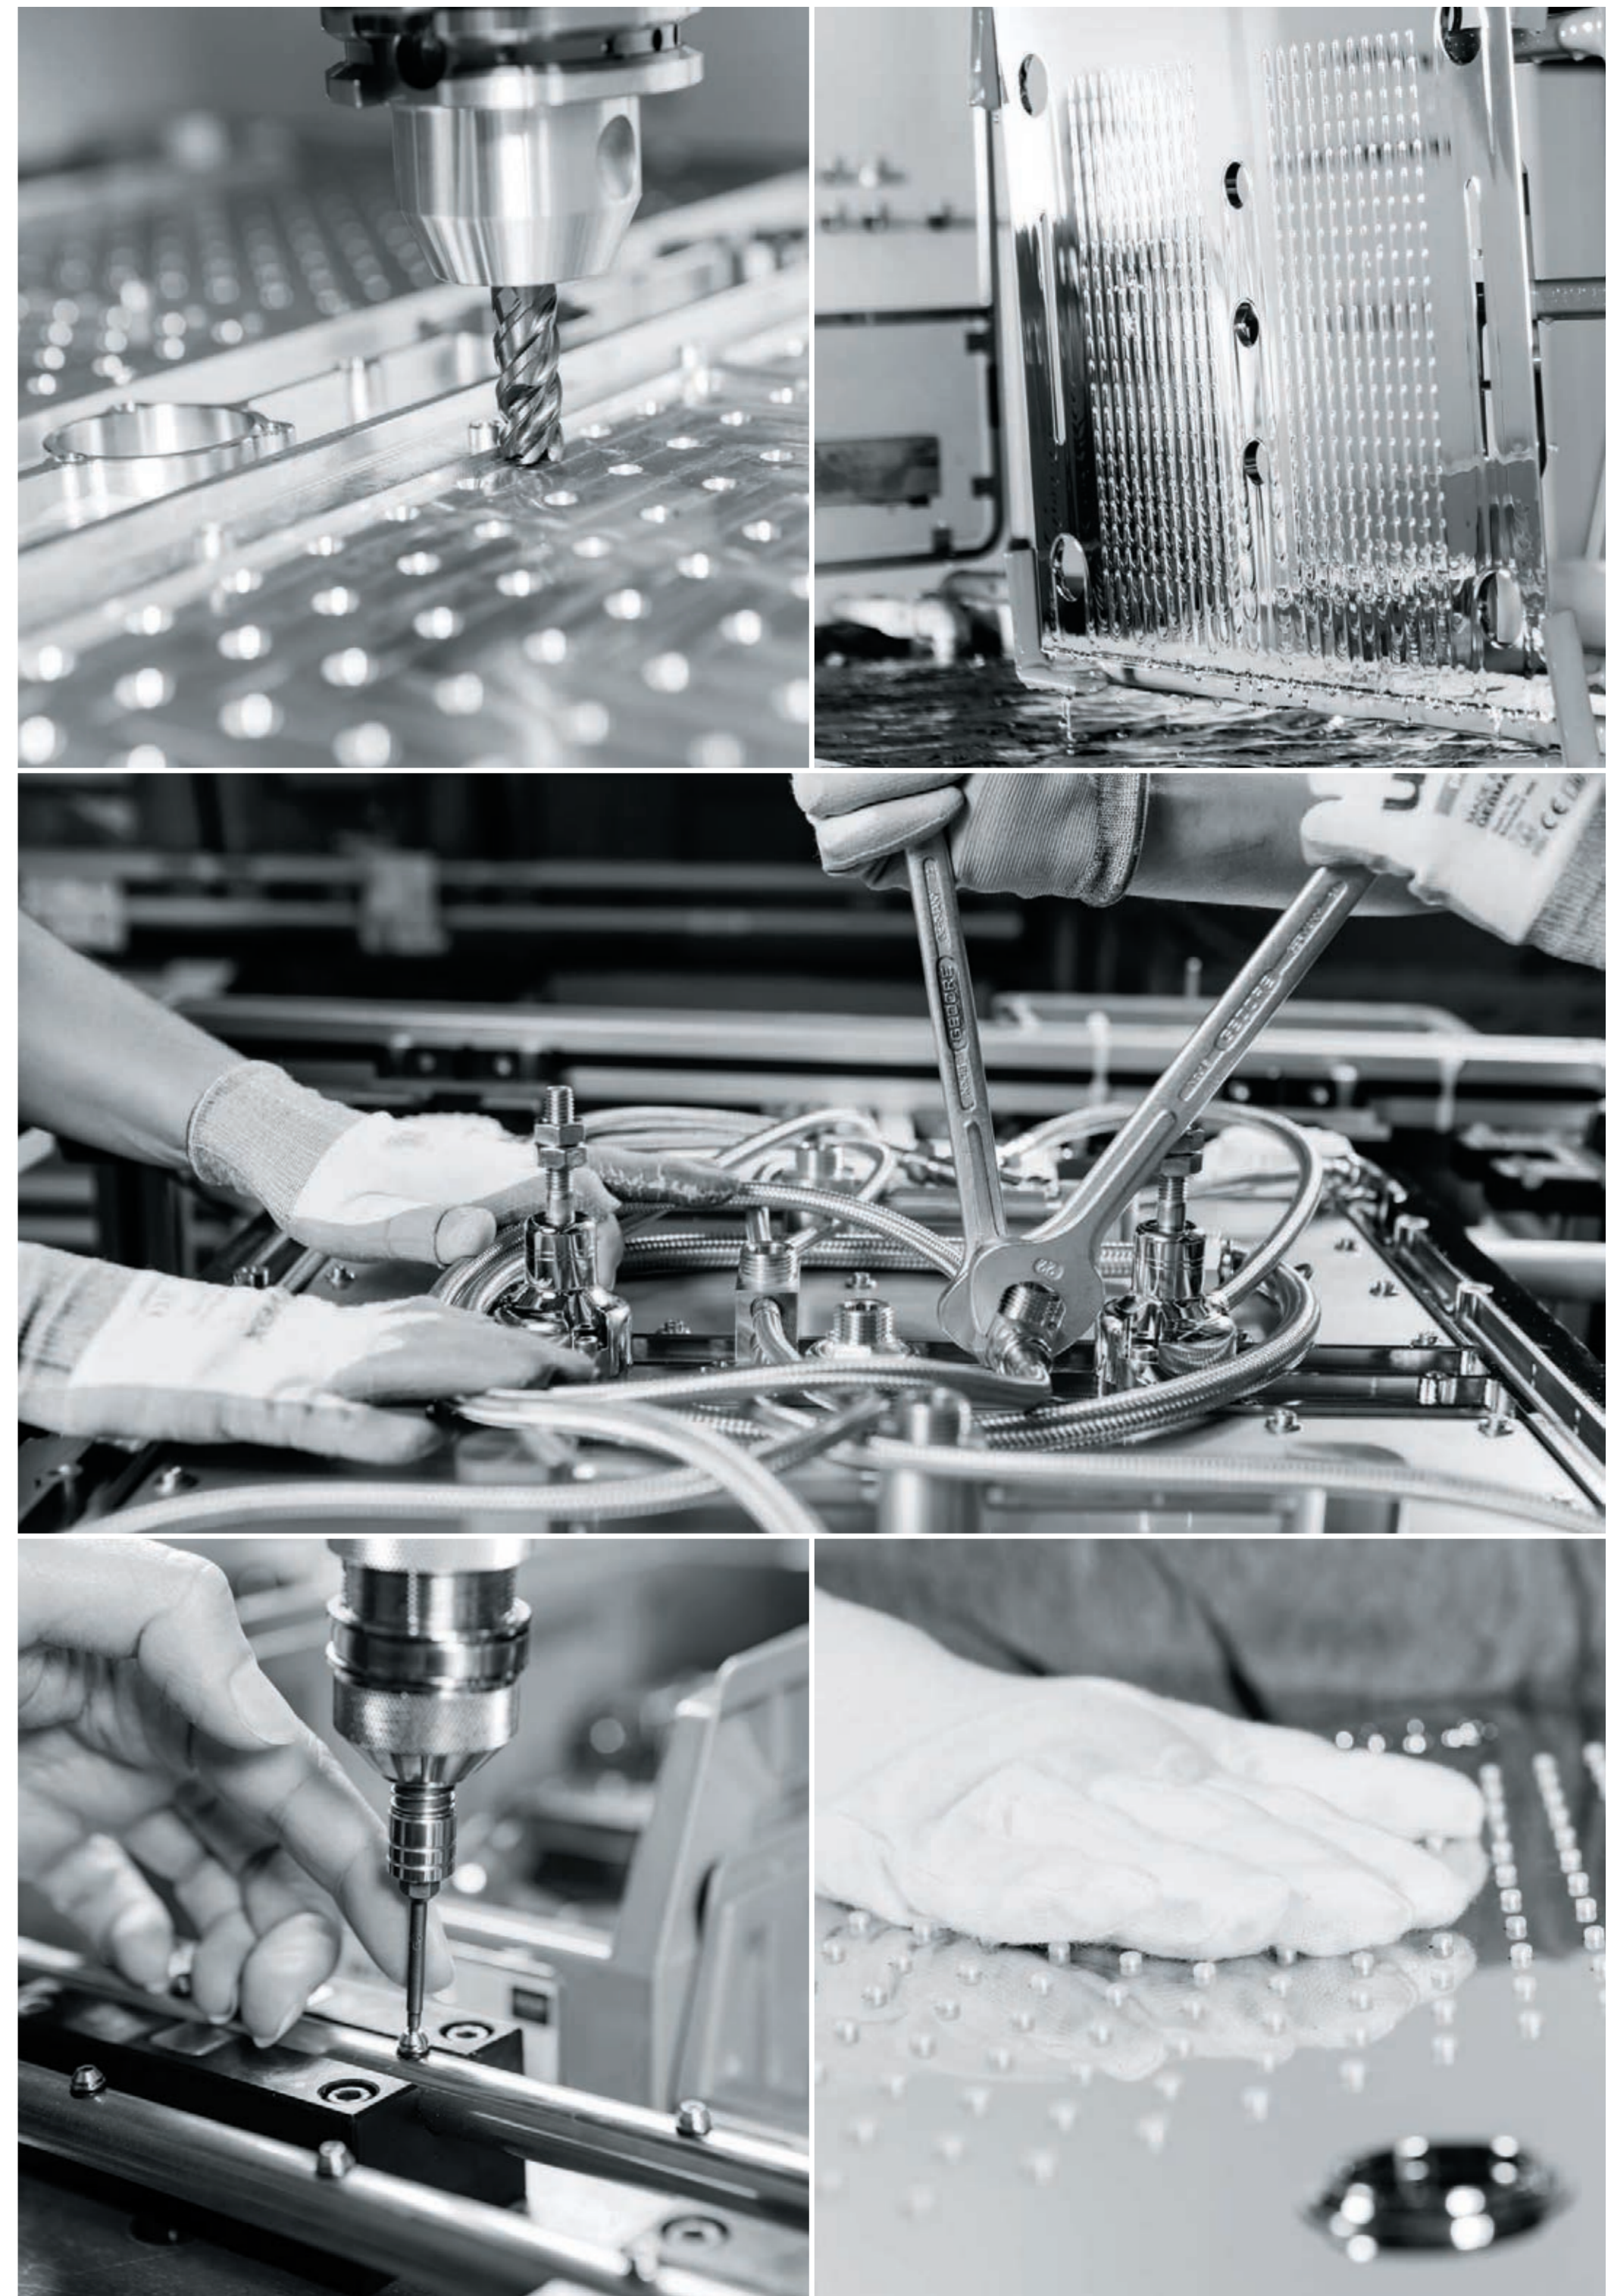

HANDCRAFTED BY GROHE. DESIGNED, ENGINEERED AND MANUFACTURED IN GERMANY.

GROHE has a long heritage of creating high-end showers – made in Lahr, Germany to the very highest of standards. AquaSymphony is the culmination of these many years of shower knowledge and expertise. When craftsmanship meets innovation, the result is something beyond compare: AquaSymphony.