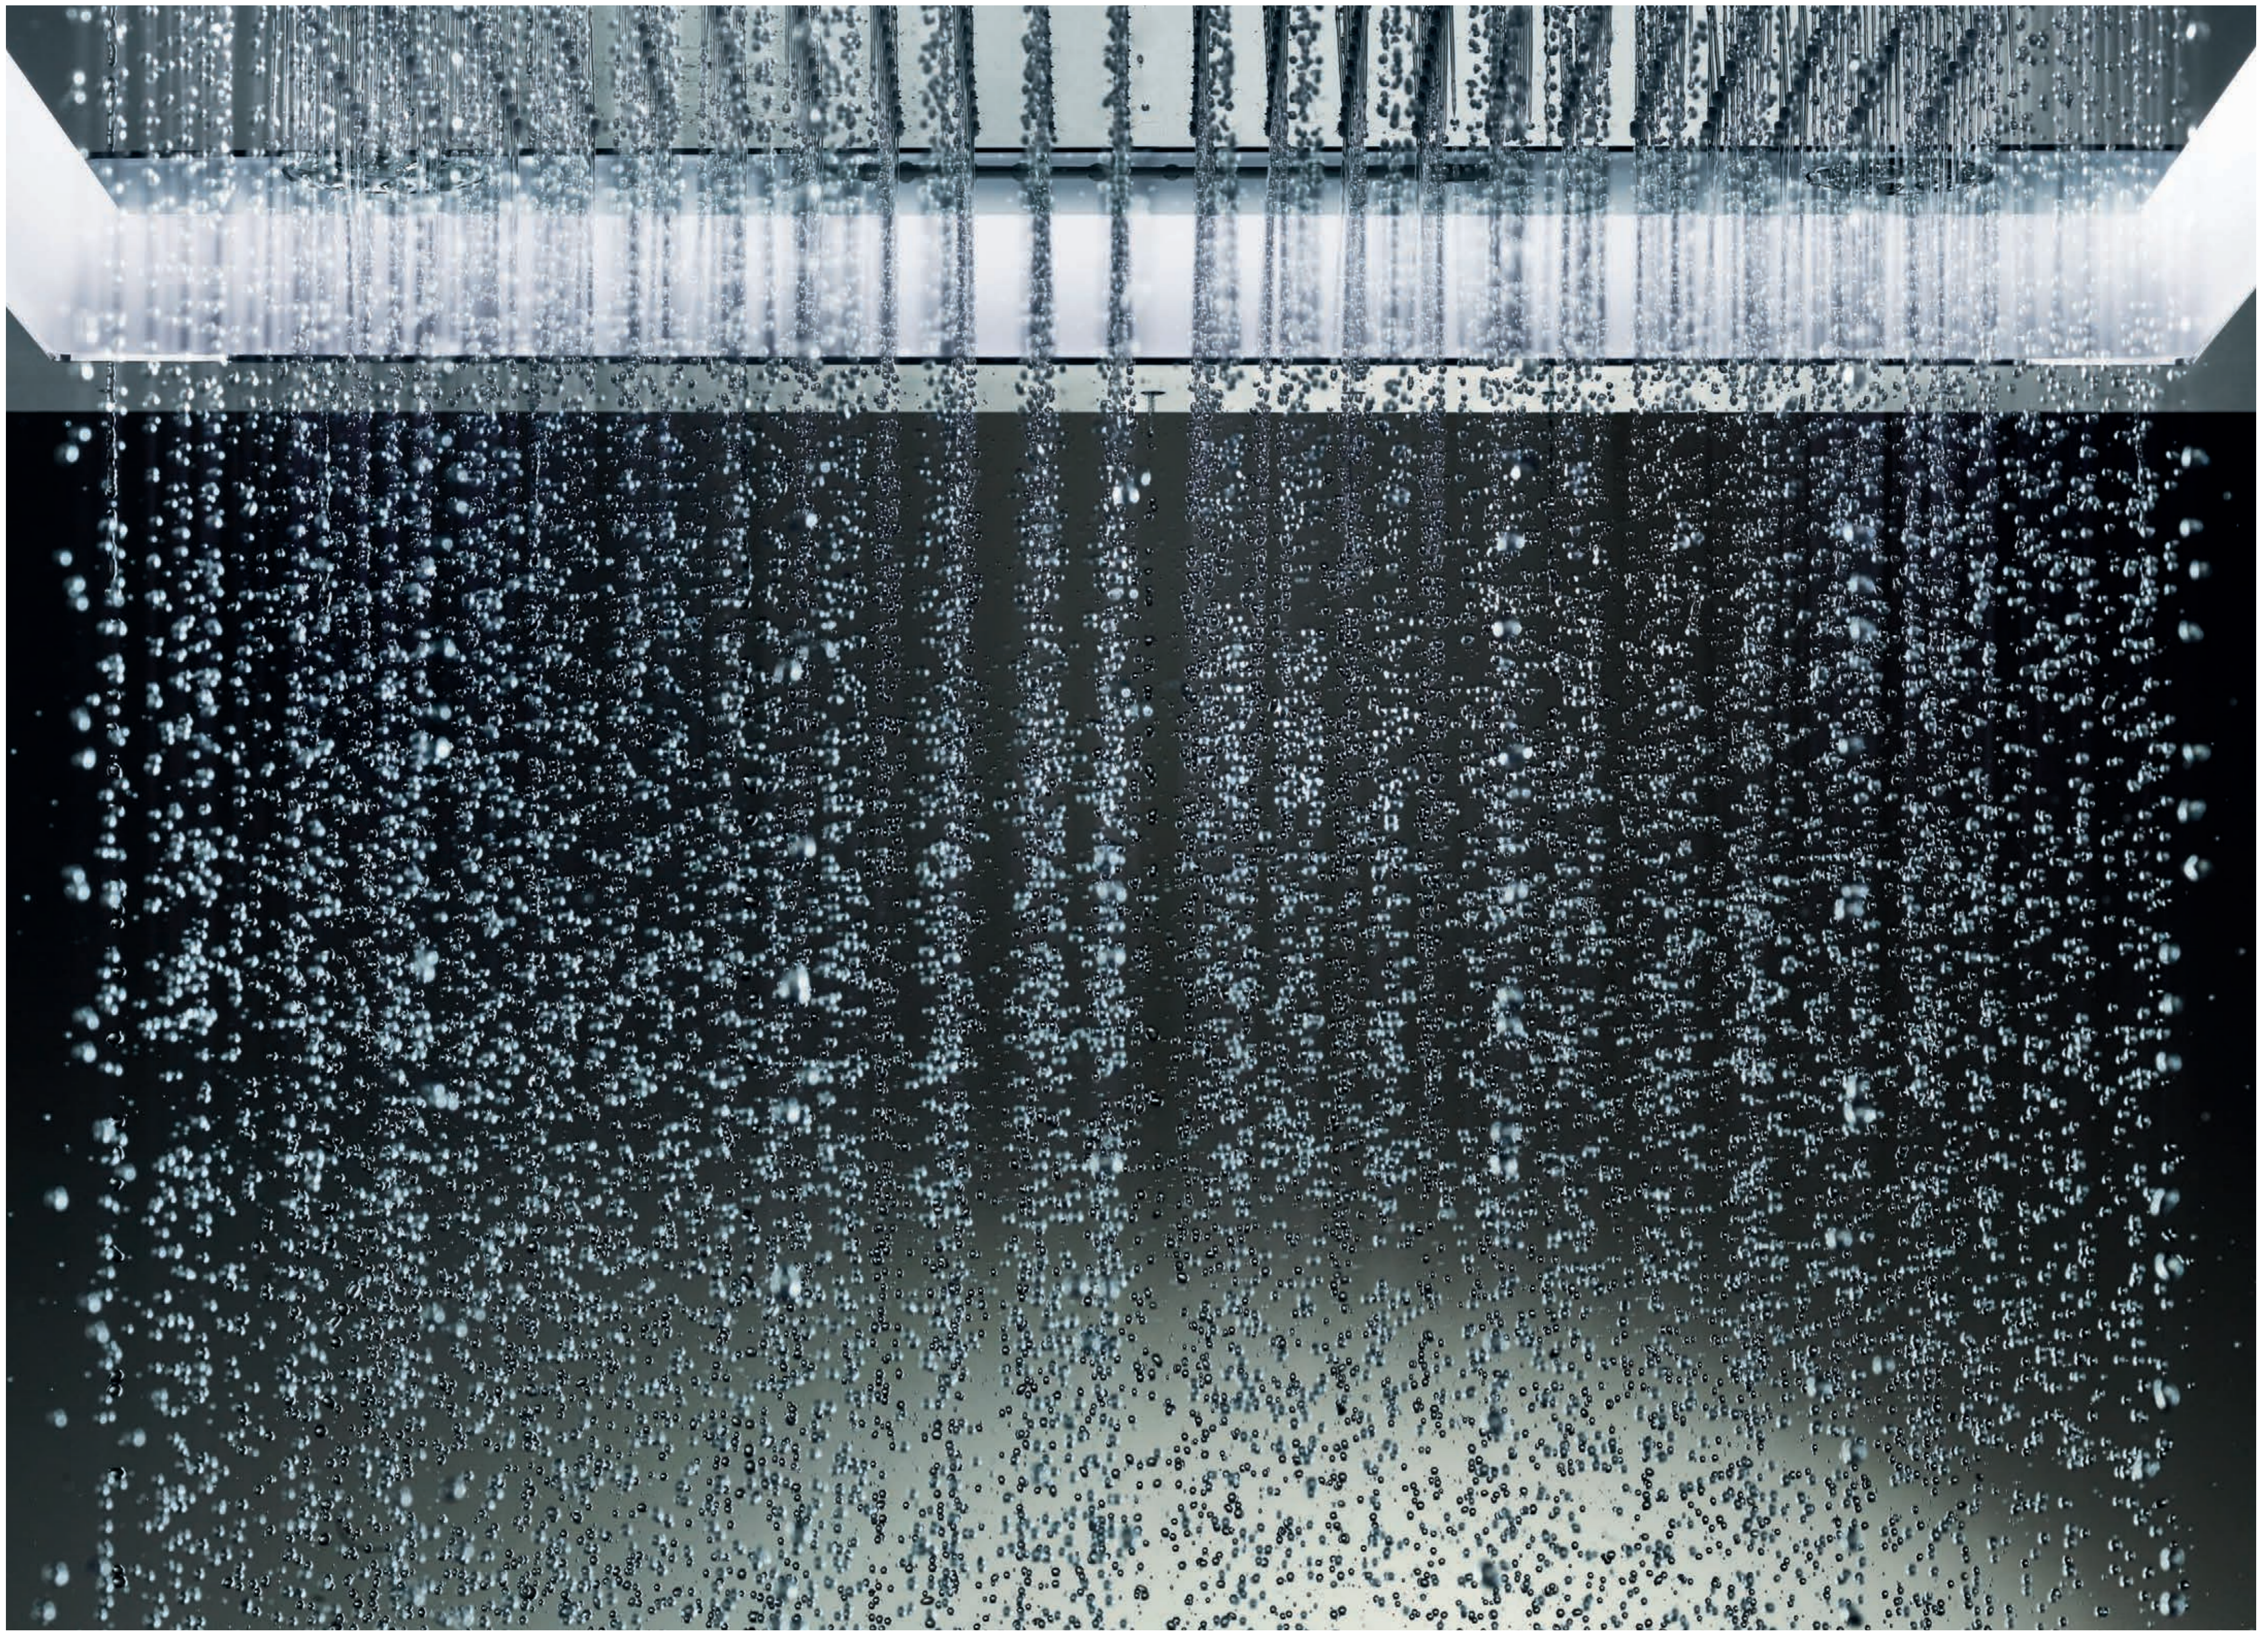

EXCITING INSPIRATION  
**AQUASYMPHONY**

**EXPLORE**  
THE MOST INSPIRING  
PLACES THROUGHOUT  
THE WORLD. WITH  
**AQUASYMPHONY**  
BY GROHE.

A wide-angle photograph of a mountainous landscape. The scene is dominated by mist and soft, diffused light, likely from dawn or dusk. In the foreground, a valley floor is visible, covered with a dense forest of evergreen trees. The middle ground shows steep, rocky slopes leading up to jagged mountain peaks. The background features more distant, hazy mountain ranges. The overall color palette is muted, with greys, blues, and earthy tones, creating a serene and atmospheric mood.

# INVITATION TO PARADISE. INSPIRED BY THE MOST ENTHRALLING PLACES ON EARTH.

Imagine you could start each and every day with an excursion into paradise. AquaSymphony by GROHE lets you escape for a moment and step into another world: a world where the interplay of water exhilarates and renews you, bathing you in softly coloured light and soothing you with relaxing sounds. Become part of a composition that inspires all the senses – the symphony of showering.

### AQUACURTAIN

A fascinating play of water that surrounds you with a delicate beaded curtain of water droplets.

### PURE SPRAY

The name alone says it all. A soft stream of pure water that falls straight from the centre of the showerhead – like a fresh mountain spring.