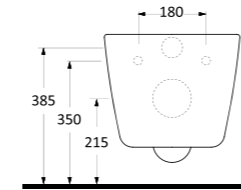

54303 Selge

Kanalsız Asma Klozet
Gömme Rezervuar uyumludur.
Rimless Wall-mounted WC
Compatible with concealed
cistern.

64303 Karina

Asma Klozet
Gömme Rezervuar uyumludur.
Wall-mounted WC
Compatible with concealed
cistern.