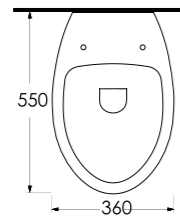

Asma Klozet
Gömme Rezervuar uyumludur.
Wall-mounted WC
Compatible with concealed
cistern.