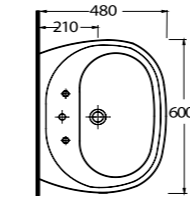

Aquasave significantly
reduces the water used
in flushing from 6 to 4 liters.

10205
Asma Bide
Wall-mounted bidet

Likya

10601

Lavabo
10102 Tam Ayak ve
10302 Yarım Ayak uyumludur.
Washbasin
Compatible with
10302 half pedestal and
10102 full pedestal.