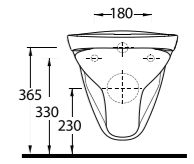

Tek Parça Klozetler

Single Piece Closets

Proje çözümleri grubunda yer alan klozetler, klasik alttan - arkadan çıkışlı ve asma tip modelleri ile tesisat durumuna göre alternatifli çözümler sunuyor.

Closets in Project Solution , P-Trap and S-Trap closets and also Wall hung closets can be selected according to the installation arrangement of the bathroom.

Tek Parça Klozetler Single Piece Closets

91103 Pınara

91203 Pınara

90603 Pınara