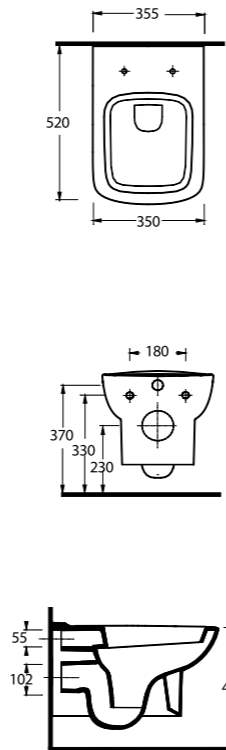

72303

Asma Klozet
Gömme Rezervuar uyumludur.
Wall - Mounted WC
Compatible with concealed
cistern.