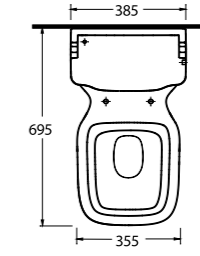

Zeugma

Zeugma

45701

45103 (S-trap)