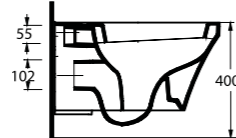

85303 Harpasa

Asma Klozet
Gömme Rezervuar uyumludur
Wall-Mounted WC
Compatible with concealed
cistern.

78303 Teos

Asma Klozet
Gömme Rezervuar uyumludur.
Wall-Mounted WC
Compatible with concealed
cistern.