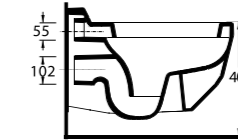

Asma Klozet
Gömme Rezervuar uyumludur.
Wall-mounted WC
Compatible with concealed
cistern.