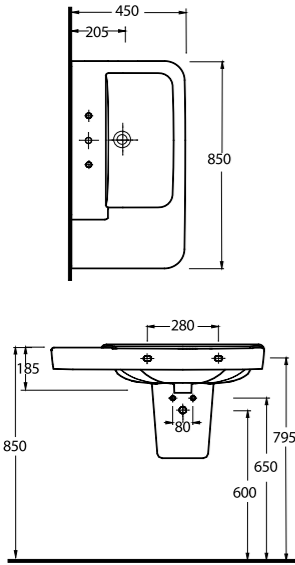

Aquasave significantly reduces the water used in flushing from 6 to 4 liters.

72303
Asma Klozet
Wall-mounted WC

Tyana

Tyana

72851

Lavabo
48302 Yarım Ayak ve
Banyo Mobilyası uyumludur.
Washbasin
Compatible with 48302 half pedestal
and bathroom furnitures.