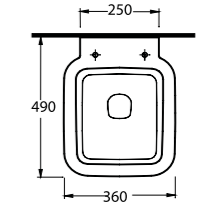

Aquasave Klozetler
6 Litre yerine 4 Litre
su ile etkin temizlik sağlar.

Aquasave significantly
reduces the water used
in flushing from 6 to 4 liters.

36701

Batarya Delikli Lavabo
Banyo Mobilyası uyumludur.
Bowl Washbasin
Compatible with bathroom
furnitures.

36651

Batarya Deliksiz Lavabo
Banyo Mobilyası uyumludur.
Bowl Washbasin
Compatible with bathroom
furnitures.

36401

Monoblock Lavabo
Banyo Mobilyası uyumludur.
Monoblock Washbasin
Compatible with
bathroom furnitures.

36303

Asma Klozet
Gömme Rezervuar uyumludur.
Wall-mounted WC
Compatible with concealed
cistern.