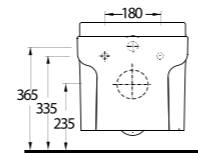

Asma Klozet
Gömme Rezervuar uyumludur.
Wall-mounted WC
Compatible with concealed
cistern.