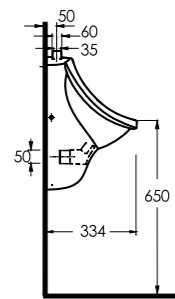

Asma Klozetler

Wall Hung Closets

Üstten Su Girişli Pisuar
Top Water Inlet Urinal

Asma klozetler, küçük mekanlar için son derece pratik ve fonksiyonel çözümler sunuyor. Standart klozetlere göre daha az yer kaplayan asma klozetler, kolay çıkarılıp takılabilen özelliğe sahip klozet kapakları ile beğeni kazanıyor. Zeminden bağımsız, gizli monte edilebilen Asma klozetler, hijyenik banyolar yaratmanız için size yardımcı oluyor.

Wall-hung closets provide extremely practical and functional solutions for small spaces. Wall-hung closets which comparably take place less than standart ones, gain appreciation with easy-installed & easy-removed seat covers. Independent of the floor with hidden mounted feature, wall-hung closets help you to create hygienic bathrooms.