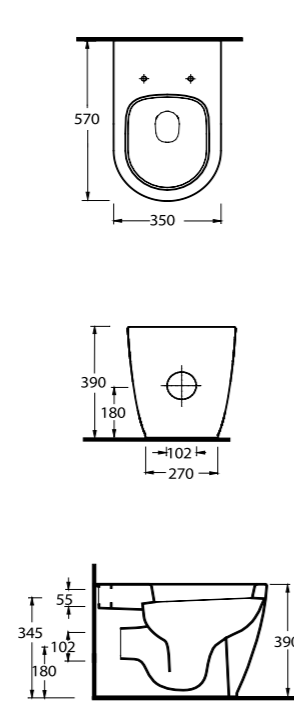

82213

Duvara Tam Dayalı Klozet
Gömme Rezervuar uyumludur.
Stand alone back to wall WC
Compatible with concealed cistern.