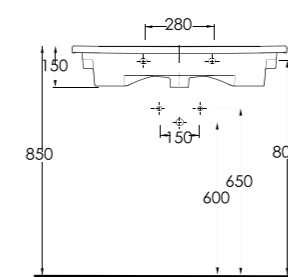

35731

Lagina 70 cm İnce Bantlı Lavabo Mobilya uyumludur.
Slim Band Washbasin Compatible with bathroom furnitures.

35631

Lagina 60 cm İnce Bantlı Lavabo Mobilya uyumludur.
Slim Band Washbasin Compatible with bathroom furnitures.