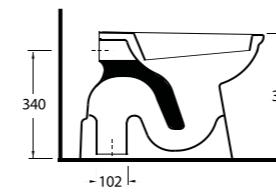

91203 Pınara