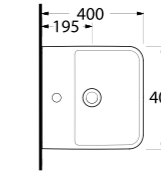

Aquasave Klozetler
6 Litre yerine 4 Litre
su ile etkin temizlik sağlar.

Aquasave significantly
reduces the water used
in flushing from 6 to 4 liters.

36701

Batarya Delikli Lavabo
Banyo Mobilyası uyumludur.
Bowl Washbasin
Compatible with bathroom
furnitures.

36651

Batarya Deliksiz Lavabo
Banyo Mobilyası uyumludur.
Bowl Washbasin
Compatible with bathroom
furnitures.

36401

Monoblock Lavabo
Banyo Mobilyası uyumludur.
Monoblock Washbasin
Compatible with
bathroom furnitures.

36303

Asma Klozet
Gömme Rezervuar uyumludur.
Wall-mounted WC
Compatible with concealed
cistern.