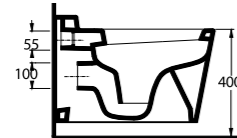

Asma Klozet
Gömme Rezervuar uyumludur
Wall-Mounted WC
Compatible with concealed
cistern.