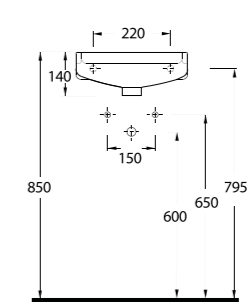

91351 Lissa

Köşeli Lavabo
Cornered Washbasin