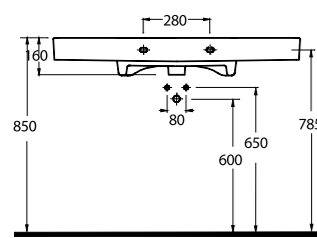

*Aquasave significantly
reduces the water used
in flushing from 6 to 4 liters.*

78303
Asma WC
Wall-mounted WC

78051

Lavabo
Banyo Mobilyası Uyumludur
Washbasin
Compatible with bathroom
furnitures.

78801

Lavabo
Banyo Mobilyası Uyumludur
Washbasin
Compatible with bathroom
furnitures.