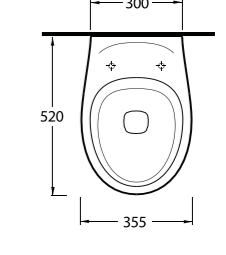

Tek Parça Klozetler

Single Piece Closets

Proje çözümleri grubunda yer alan klozetler, klasik alttan - arkadan çıkışlı ve asma tip modelleri ile tesisat durumuna göre alternatifli çözümler sunuyor.

Closets in Project Solution , P-Trap and S-Trap closets and also Wall hung closets can be selected according to the installation arrangement of the bathroom.

Tek Parça Klozetler Single Piece Closets

91103 Pınara

91203 Pınara

90603 Pınara