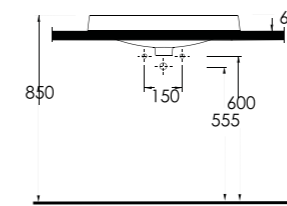

Zela

Zela

*Aquasave Klozetler
6 Litre yerine 4 Litre
su ile etkin temizlik sağlar.*

*Aquasave significantly
reduces the water used
in flushing from 6 to 4 liters.*

67611

Batarya Delikli Lavabo
Banyo Mobilyası uyumludur.
Bowl Washbasin with tap hole
Compatible with bathroom
furnitures.

67601

Batarya Deliksiz Lavabo
Banyo Mobilyası uyumludur.
Bowl Washbasin without tap hole
Compatible with bathroom
furnitures.

67403 - 67104

Duvara Tam Dayalı Klozet
67104 Rezervuar uyumludur.
Back to wall WC
Compatible with 67104
cistern.

67213

**Duvara Tam Dayalı Tek
Parça Klozet**
Stand Alone Back to Wall WC

67303

Asma Klozet
Gömme Rezervuar uyumludur.
Wall-mounted WC
Compatible with concealed
cistern.