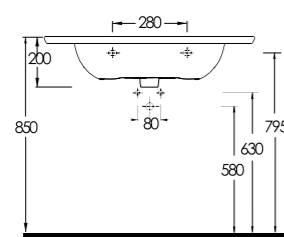

85811

Harpasa 80 cm
İnce Bantlı Lavabo
Mobilya uyumludur.
*Slim Band Washbasin
Compatible with
bathroom furnitures.*

78811

Teos 80 cm
İnce Bantlı Lavabo
Mobilya uyumludur.
*Slim Band Washbasin
Compatible with
bathroom furnitures.*

34911

Alinda 90 cm
İnce Bantlı Lavabo
Mobilya uyumludur.
*Slim Band Washbasin
Compatible with
bathroom furnitures.*

Dikdörtgen Etajerli Lavabolar

Rectangular Basins With Shelf

Yakın bir geçmişe kadar minimum ölçüler ile sınırlandırılan banyo mekanları; günümüzde çok daha fonksiyonel, kendi içerisinde bir mekan kurgusu taşıyan ve daha çok zaman geçirilebilir alanlar olarak tasarlanıyor. Ege Vitrifiye Ürün portföyü 65 cm'den 105 cm'e kadar çeşitli boyutlarda dikdörtgen etajerli lavabolar ile banyo mobilyalarındaki son trendleri yakalamak için ideal çözümler sunuyor.

Washbasins, WCs and bathtubs have become more practical and now with the advent of larger bathroom spaces there is a need for more comfortable, aesthetically pleasing and user-friendly bathroom environ. Ege Vitrifiye portfolio provides optimum suggestions in order to catch the latest trends in bathroom furniture with various sizes; from 65cm to 105cm in rectangular basins with shelf.