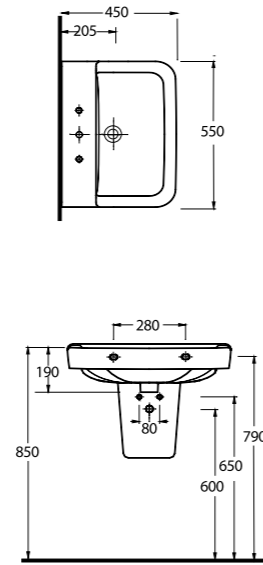

Lavabo
78312 Yarım Ayak uyumludur.
Washbasin
Compatible with 78312 half pedestal.