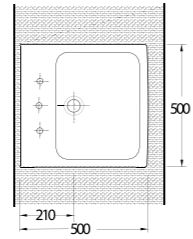

Lavabo
Banyo Mobilyası
uyumludur.
Washbasin
Compatible with bath-
room furnitures.