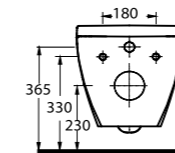

76303 Mythos

Asma Klozet
Gömme Rezervuar uyumludur.
Wall-mounted WC
Compatible with concealed
cistern.

Asma Klozetler Wall Hung Closets

82303 Dropia

Asma Klozet
Gömme Rezervuar uyumludur.
Wall-mounted WC
Compatible with concealed
cistern.