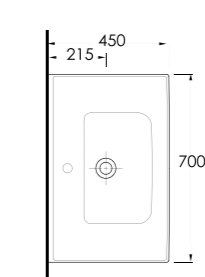

35731

Lagina 70 cm İnce Bantlı Lavabo Mobilya uyumludur.
Slim Band Washbasin Compatible with bathroom furnitures.

35631

Lagina 60 cm İnce Bantlı Lavabo Mobilya uyumludur.
Slim Band Washbasin Compatible with bathroom furnitures.