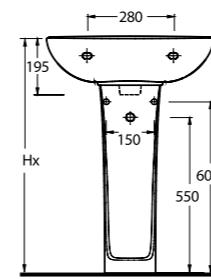

Lavabo
15102 Tam Ayak ve
16302 Yarım Ayak uyumludur.
Washbasin
Compatible with 16302 half pedestal
and 15102 full pedestal.