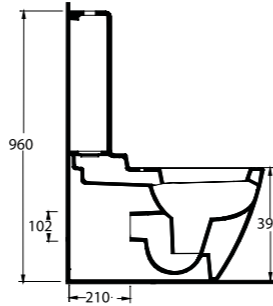

Nysa

Yuvarlatılmış köşeli hatları ile arzuladığınız sadeliği yakalayın.

Mobilya dolabı ile uyumlu batarya deliksiz ve yine mobilya dolabı ile uyumlu duvara monte edilebilen batarya delikli çanak lavabosu bulunan Nysa takımın yuvarlatılmış köşeli hattı, banyonuzdaki modern çizgiyi tamamlıyor. Ayrıca, gizli montajın yanı sıra kolay takılıp çıkarılabilen ve yavaş kapanan klozet kapağı ise beklediğiniz konforu sağlıyor.

Bathrooms get the desired simplicity with the rounded shapes of Nysa.

Nysa set with the rounded shape that include washbasin alternatives as washbasin without tap hole and compatible with bathroom furnitures either bowl washbasin compatible with bathroom furnitures and wall mounted will complete the contemporary design in the bathrooms. Beside concealed assembling, Nysa will provide the expected comfort with easy assembling and soft close seat cover.

www.egevitrifiye.com