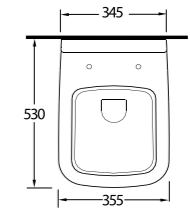

Mythos

Mythos

Aquasave Klozetler
6 Litre yerine 4 Litre
su ile etkin temizlik sağlar.

Aquasave significantly
reduces the water used
in flushing from 6 to 4 liters.

76531

76000

76303