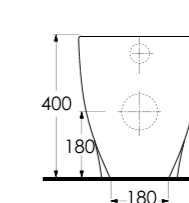

Aquasave Klozetler
6 Litre yerine 4 Litre
su ile etkin temizlik sağlar.

Aquasave significantly
reduces the water used
in flushing from 6 to 4 liters.

69611

69601

69213

69303