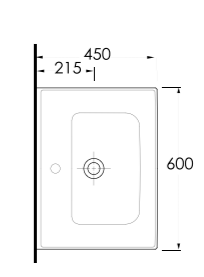

35731

Lagina 70 cm İnce Bantlı Lavabo Mobilya uyumludur.
Slim Band Washbasin Compatible with bathroom furnitures.

35631

Lagina 60 cm İnce Bantlı Lavabo Mobilya uyumludur.
Slim Band Washbasin Compatible with bathroom furnitures.