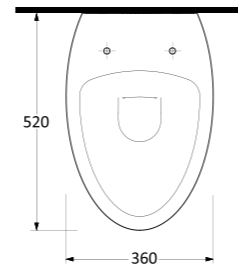

54303 Selge

Kanalsız Asma Klozet
Gömme Rezervuar uyumludur.
Rimless Wall-mounted WC
Compatible with concealed
cistern.

64303 Karina

Asma Klozet
Gömme Rezervuar uyumludur.
Wall-mounted WC
Compatible with concealed
cistern.