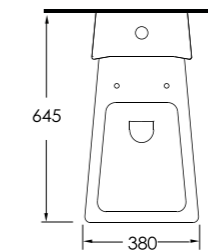

Zela

Zela

*Aquasave Klozetler
6 Litre yerine 4 Litre
su ile etkin temizlik sağlar.*

*Aquasave significantly
reduces the water used
in flushing from 6 to 4 liters.*

67611

Batarya Delikli Lavabo
Banyo Mobilyası uyumludur.
Bowl Washbasin with tap hole
Compatible with bathroom
furnitures.

67601

Batarya Deliksiz Lavabo
Banyo Mobilyası uyumludur.
Bowl Washbasin without tap hole
Compatible with bathroom
furnitures.

67403 - 67104

Duvara Tam Dayalı Klozet
67104 Rezervuar uyumludur.
Back to wall WC
Compatible with 67104
cistern.

67213

**Duvara Tam Dayalı Tek
Parça Klozet**
Stand Alone Back to Wall WC

67303

Asma Klozet
Gömme Rezervuar uyumludur.
Wall-mounted WC
Compatible with concealed
cistern.