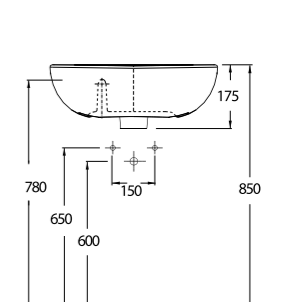

38451 Olympos

Köşe Lavabo
Cornered washbasin