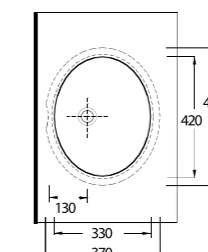

91531 Pınara

Oval
Tezgah Altı Lavabo
53,5 x 44,5 cm
Oval
Undercounter Washbasin

91461 Pınara

Oval
Tezgah Altı Lavabo
46,5 x 37 cm
Oval
Undercounter Washbasin

90561 Pınara

Oval
Tezgah Üstü Lavabo
56 x 47,5 cm
Oval
Countertop Washbasin