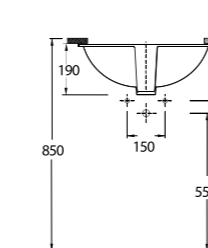

Tezgah Lavabolar Undercounter / Countertop Washbasins

93501 Pınara

91561 Pınara

91551 Pınara

Tezgah Lavabolar Undercounter / Countertop Washbasins