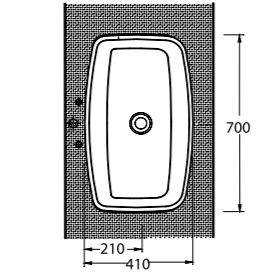

Nysa

Yuvarlatılmış köşeli hatları ile arzuladığınız sadeliği yakalayın.

Mobilya dolabı ile uyumlu batarya deliksiz ve yine mobilya dolabı ile uyumlu duvara monte edilebilen batarya delikli çanak lavabosu bulunan Nysa takımın yuvarlatılmış köşeli hattı, banyonuzdaki modern çizgiyi tamamlıyor. Ayrıca, gizli montajın yanı sıra kolay takılıp çıkarılabilen ve yavaş kapanan klozet kapağı ise beklediğiniz konforu sağlıyor.

Bathrooms get the desired simplicity with the rounded shapes of Nysa.

Nysa set with the rounded shape that include washbasin alternatives as washbasin without tap hole and compatible with bathroom furnitures either bowl washbasin compatible with bathroom furnitures and wall mounted will complete the contemporary design in the bathrooms. Beside concealed assembling, Nysa will provide the expected comfort with easy assembling and soft close seat cover.

www.egevitrifiye.com