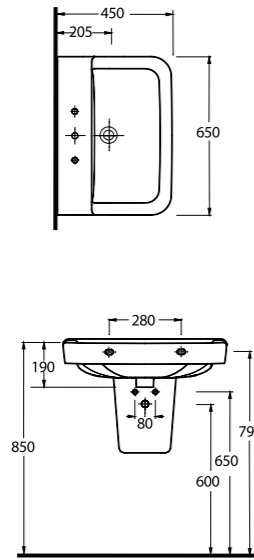

Lavabo
48302 Yarım Ayak ve
Banyo Mobilyası uyumludur.
Washbasin
Compatible with 48302 half pedestal
and bathroom furnitures.