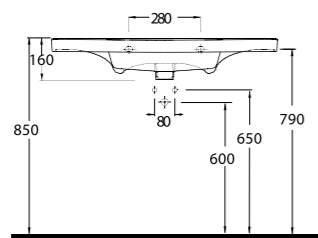

34051

Dikdörtgen Etajerli Tezgah Lavabo
Banyo Mobilyası uyumludur.
*Rectangular With Shelf Countertop
Washbasin Compatible with bathroom
furnitures.*

34901

Dikdörtgen Etajerli Tezgah Lavabo
Banyo Mobilyası uyumludur.
*Rectangular With Shelf Countertop
Washbasin Compatible with bathroom
furnitures.*

34651

Dikdörtgen Etajerli Tezgah Lavabo
Banyo Mobilyası uyumludur.
*Rectangular With Shelf Countertop
Washbasin Compatible with bathroom
furnitures.*

34601

Dikdörtgen Yarım Tezgah Üstü Lavabo
Banyo Mobilyası uyumludur.
*Rectangular
Semi Recessed
Compatible with bathroom furnitures.*

Tezgah Lavabolar

Undercounter / Countertop Washbasins

Pınara Serisinde, tezgah altı olarak kullanılan oval formda, 3 farklı ebatta ürün bulunuyor. Dikdörtgen formda 2 farklı ebatta tasarlanmış tezgah altı lavabolar ise, farklı ve modern bir seçenek olarak göze çarpıyor.

There are 3 different types in Pınara serie, which are used as undercounter washbasins in oval form.