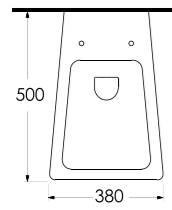

Asma Klozet
Gömme Rezervuar uyumludur.
Wall-mounted WC
Compatible with concealed
cistern.