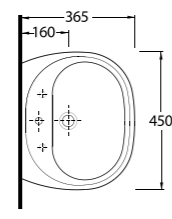

10501 Likya

Oval Lavabo
10202 Yarım Ayak
uyumludur.
Oval Washbasin
Compatible with
10202 half pedestal.

10451 Likya

Oval Lavabo
10202 Yarım Ayak
uyumludur.
Oval Washbasin
Compatible with
10202 half pedestal.