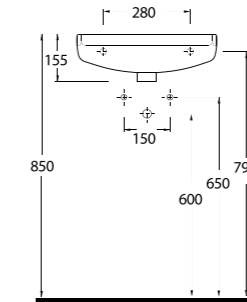

91451 Lissa

Köşeli Lavabo
Cornered Washbasin