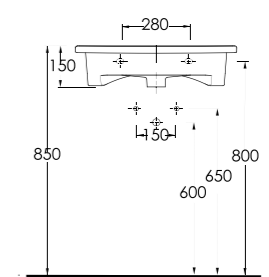

35731

Lagina 70 cm İnce Bantlı Lavabo Mobilya uyumludur.
Slim Band Washbasin Compatible with bathroom furnitures.

35631

Lagina 60 cm İnce Bantlı Lavabo Mobilya uyumludur.
Slim Band Washbasin Compatible with bathroom furnitures.