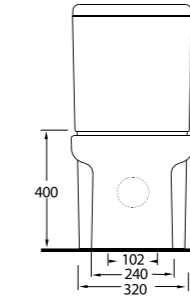

Aquasave significantly
reduces the water used
in flushing from 6 to 4 liters.

76303
Asma Klozet
Wall - Mounted WC

76531

Monoblok Asma Lavabo
Monoblock Wall-Hung
Washbasin

76000

Duvara Tam Dayalı Klozet
72224 Rezervuar uyumludur.
Back to wall WC
Compatible with 72224 cistern.