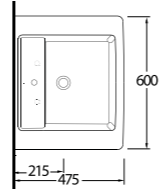

34051

Dikdörtgen Etajerli Tezgah Lavabo
Banyo Mobilyası uyumludur.
*Rectangular With Shelf Countertop
Washbasin Compatible with bathroom
furnitures.*

34901

Dikdörtgen Etajerli Tezgah Lavabo
Banyo Mobilyası uyumludur.
*Rectangular With Shelf Countertop
Washbasin Compatible with bathroom
furnitures.*

34651

Dikdörtgen Etajerli Tezgah Lavabo
Banyo Mobilyası uyumludur.
*Rectangular With Shelf Countertop
Washbasin Compatible with bathroom
furnitures.*

34601

Dikdörtgen Yarım Tezgah Üstü Lavabo
Banyo Mobilyası uyumludur.
*Rectangular
Semi Recessed
Compatible with bathroom furnitures.*

Tezgah Lavabolar

Undercounter / Countertop Washbasins

Pınara Serisinde, tezgah altı olarak kullanılan oval formda, 3 farklı ebatta ürün bulunuyor. Dikdörtgen formda 2 farklı ebatta tasarlanmış tezgah altı lavabolar ise, farklı ve modern bir seçenek olarak göze çarpıyor.

There are 3 different types in Pınara serie, which are used as undercounter washbasins in oval form.