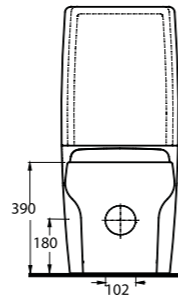

Nysa

Yuvarlatılmış köşeli hatları ile arzuladığınız sadeliği yakalayın.

Mobilya dolabı ile uyumlu batarya deliksiz ve yine mobilya dolabı ile uyumlu duvara monte edilebilen batarya delikli çanak lavabosu bulunan Nysa takımın yuvarlatılmış köşeli hattı, banyonuzdaki modern çizgiyi tamamlıyor. Ayrıca, gizli montajın yanı sıra kolay takılıp çıkarılabilen ve yavaş kapanan klozet kapağı ise beklediğiniz konforu sağlıyor.

Bathrooms get the desired simplicity with the rounded shapes of Nysa.

Nysa set with the rounded shape that include washbasin alternatives as washbasin without tap hole and compatible with bathroom furnitures either bowl washbasin compatible with bathroom furnitures and wall mounted will complete the contemporary design in the bathrooms. Beside concealed assembling, Nysa will provide the expected comfort with easy assembling and soft close seat cover.

www.egevitrifiye.com