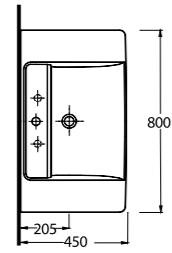

*Aquasave significantly
reduces the water used
in flushing from 6 to 4 liters.*

78303
Asma WC
Wall-mounted WC

78051

Lavabo
Banyo Mobilyası Uyumludur
Washbasin
Compatible with bathroom
furnitures.

78801

Lavabo
Banyo Mobilyası Uyumludur
Washbasin
Compatible with bathroom
furnitures.