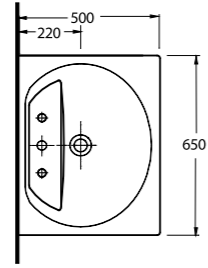

Lavabo
85302 Yarım Ayak ve
Banyo Mobilyası uyumludur.
Washbasin
Compatible with
85302 half pedestal and
bathroom furnitures.