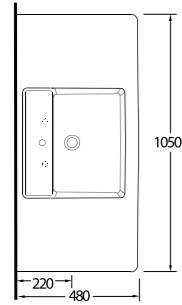

34051

Dikdörtgen Etajerli Tezgah Lavabo
Banyo Mobilyası uyumludur.
*Rectangular With Shelf Countertop
Washbasin Compatible with bathroom
furnitures.*

34901

Dikdörtgen Etajerli Tezgah Lavabo
Banyo Mobilyası uyumludur.
*Rectangular With Shelf Countertop
Washbasin Compatible with bathroom
furnitures.*

34651

Dikdörtgen Etajerli Tezgah Lavabo
Banyo Mobilyası uyumludur.
*Rectangular With Shelf Countertop
Washbasin Compatible with bathroom
furnitures.*

34601

Dikdörtgen Yarım Tezgah Üstü Lavabo
Banyo Mobilyası uyumludur.
*Rectangular
Semi Recessed
Compatible with bathroom furnitures.*

Tezgah Lavabolar

Undercounter / Countertop Washbasins

Pınara Serisinde, tezgah altı olarak kullanılan oval formda, 3 farklı ebatta ürün bulunuyor. Dikdörtgen formda 2 farklı ebatta tasarlanmış tezgah altı lavabolar ise, farklı ve modern bir seçenek olarak göze çarpıyor.

There are 3 different types in Pınara serie, which are used as undercounter washbasins in oval form.