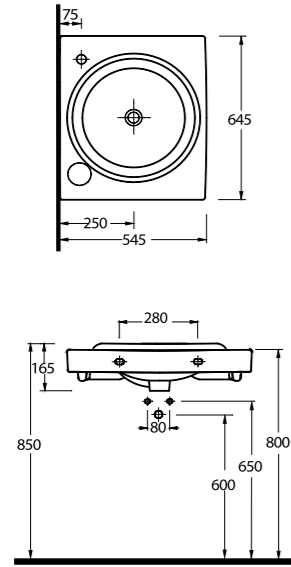

82651

Lavabo Açık Sifon ve
Banyo Mobilyası uyumludur.
Washbasin
Compatible with exposed
siphon or bathroom furnitures.