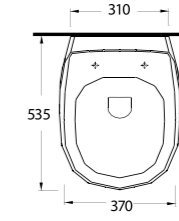

Asma Klozet
Gömme Rezervuar uyumludur.
Wall-mounted WC
Compatible with concealed
cistern.