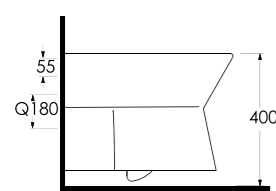

Asma Klozet
Gömme Rezervuar uyumludur.
Wall-mounted WC
Compatible with concealed
cistern.