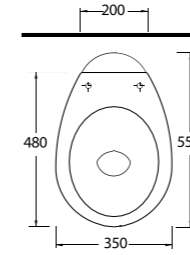

91203 Pınara