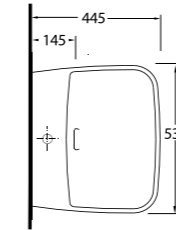

Aquasave significantly
reduces the water used
in flushing from 6 to 4 liters.

76303
Asma Klozet
Wall - Mounted WC

76531

Monoblok Asma Lavabo
Monoblock Wall-Hung
Washbasin

76000

Duvara Tam Dayalı Klozet
72224 Rezervuar uyumludur.
Back to wall WC
Compatible with 72224 cistern.