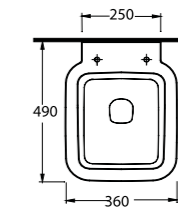

46303 Arna

Asma Klozet
Gömme Rezervuar uyumludur.
Wall-mounted WC
Compatible with
concealed cistern.

36303 Nysa

Asma Klozet
Gömme Rezervuar uyumludur.
Wall-mounted WC
Compatible with
concealed cistern.

86303 Alvona