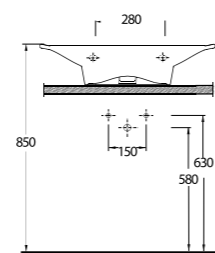

Lavabo
Banyo Mobilyası
uyumludur.
Washbasin
Compatible with bath-
room furnitures.