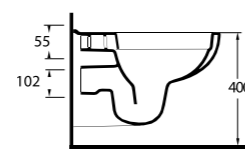

10303 Likya

Asma Klozet
Gömme Rezervuar uyumludur.
Wall-mounted WC
Compatible with concealed
cistern.

53303 Alia

Kanalsız Asma Klozet
Gömme Rezervuar uyumludur.
Rimless Wall-mounted WC
Compatible with concealed
cistern.