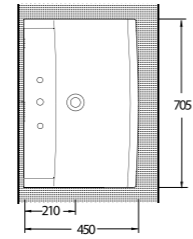

Lavabo
Banyo Mobilyası
uyumludur.
Washbasin
Compatible with bath-
room furnitures.