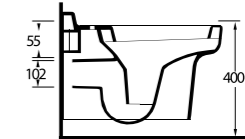

Mythos

Mythos

Aquasave Klozetler
6 Litre yerine 4 Litre
su ile etkin temizlik sağlar.

Aquasave significantly
reduces the water used
in flushing from 6 to 4 liters.

76531

76000

76303