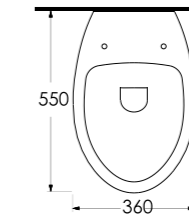

Aquasave Klozetler
6 Litre yerine 4 Litre
su ile etkin temizlik sağlar.

Aquasave significantly
reduces the water used
in flushing from 6 to 4 liters.

69611

69601

69213

69303