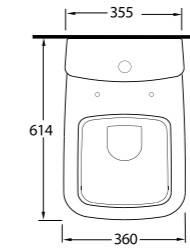

Aquasave significantly
reduces the water used
in flushing from 6 to 4 liters.

76303
Asma Klozet
Wall - Mounted WC

76531

Monoblok Asma Lavabo
Monoblock Wall-Hung
Washbasin

76000

Duvara Tam Dayalı Klozet
72224 Rezervuar uyumludur.
Back to wall WC
Compatible with 72224 cistern.