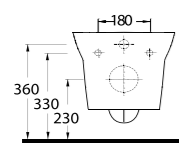

Asma Klozet
Gömme Rezervuar uyumludur.
Wall-mounted WC
Compatible with concealed
cistern.