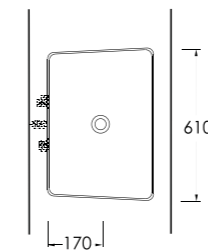

Batarya Deliksiz Lavabo
Banyo Mobilyası uyumludur.
Bowl Washbasin without tap hole
Compatible with bathroom
furnitures.