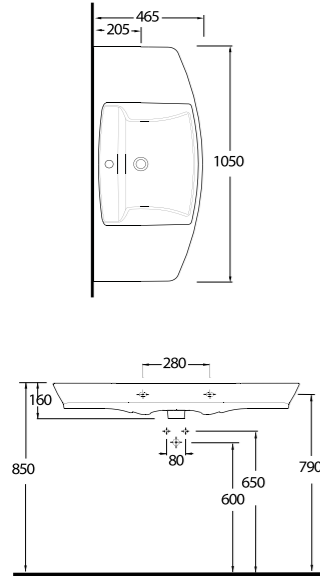

68051

Lavabo
78102 Tam Ayak,
78302 Yarım Ayak ve
Banyo Mobilyası uyumludur.
Washbasin
Compatible with
78302 half pedestal
78102 full pedestal and
bathroom furnitures.