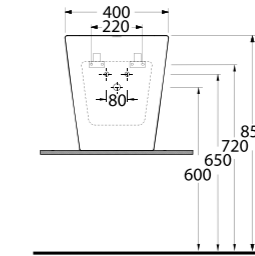

Aquasave Klozetler
6 Litre yerine 4 Litre
su ile etkin temizlik sağlar.

Aquasave significantly
reduces the water used
in flushing from 6 to 4 liters.

36701

Batarya Delikli Lavabo
Banyo Mobilyası uyumludur.
Bowl Washbasin
Compatible with bathroom
furnitures.

36651

Batarya Deliksiz Lavabo
Banyo Mobilyası uyumludur.
Bowl Washbasin
Compatible with bathroom
furnitures.

36401

Monoblock Lavabo
Banyo Mobilyası uyumludur.
Monoblock Washbasin
Compatible with
bathroom furnitures.

36303

Asma Klozet
Gömme Rezervuar uyumludur.
Wall-mounted WC
Compatible with concealed
cistern.