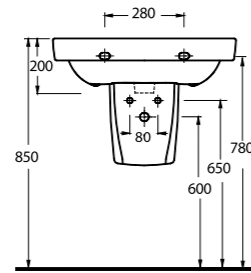

Lavabo
85302 Yarım Ayak ve
Banyo Mobilyası uyumludur.
Washbasin
Compatible with
85302 half pedestal and
bathroom furnitures.