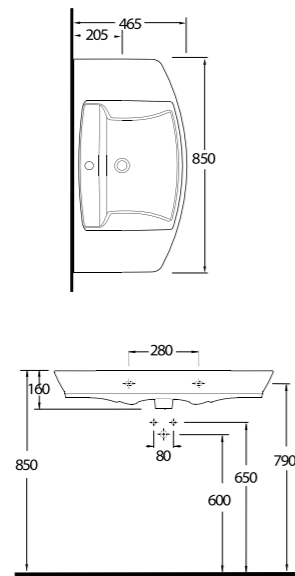

68851

Lavabo
78102 Tam Ayak,
78302 Yarım Ayak ve
Banyo Mobilyası uyumludur.
Washbasin
Compatible with
78302 half pedestal
78102 full pedestal and
bathroom furnitures.