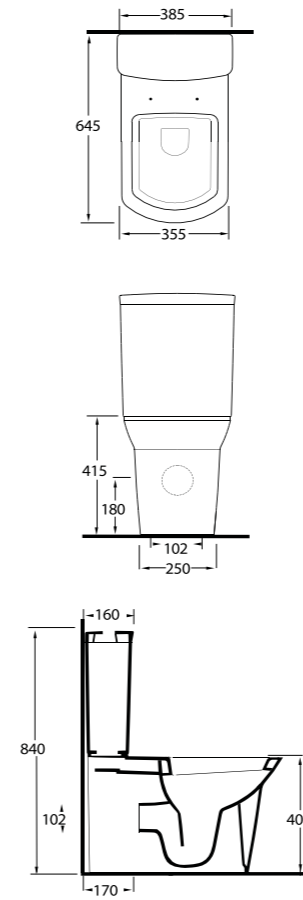

68403

Duvara Tam Dayalı Klozet
68104 Rezervuar uyumludur.
Back to wall WC
Compatible with 68104
cistern.