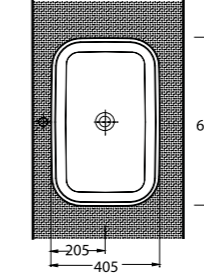

Aquasave Klozetler
6 Litre yerine 4 Litre
su ile etkin temizlik sağlar.

Aquasave significantly
reduces the water used
in flushing from 6 to 4 liters.

36701

Batarya Delikli Lavabo
Banyo Mobilyası uyumludur.
Bowl Washbasin
Compatible with bathroom
furnitures.

36651

Batarya Deliksiz Lavabo
Banyo Mobilyası uyumludur.
Bowl Washbasin
Compatible with bathroom
furnitures.

36401

Monoblock Lavabo
Banyo Mobilyası uyumludur.
Monoblock Washbasin
Compatible with
bathroom furnitures.

36303

Asma Klozet
Gömme Rezervuar uyumludur.
Wall-mounted WC
Compatible with concealed
cistern.