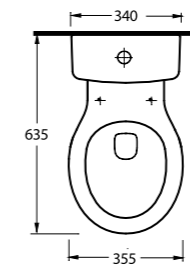

Likya

Aquasave Klozetler
6 Litre yerine 4 Litre
su ile etkin temizlik sağlar.

Aquasave significantly
reduces the water used
in flushing from 6 to 4 liters.

Likya

10601

12403

10303

10105

10205