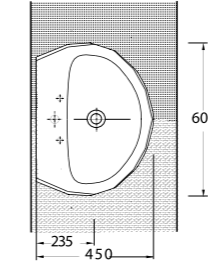

Batarya Delikli Lavabo
Banyo Mobilyası uyumludur.
Bowl Washbasin with tap hole
Compatible with bathroom
furnitures.