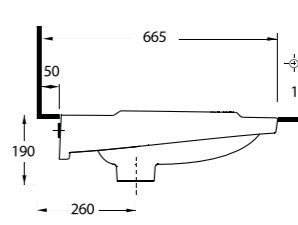

Hela Taşları

Squatting Pans

En son teknoloji ile üretilen helataşları, özel kanal yapıları sayesinde, su basıncını maksimum düzeyde kullanarak, 9 litre yerine 5 litre su ile etkin temizlik sağlıyor.

Engineered using the latest technology, the Pınara series, thanks to a special canal design which takes advantage of a sharper gradient to produce the maximum water pressure possible, reduces the amount of water required to 5 instead of 9 liters for maximum flushing efficiency.

Aquasave Klozetler
9 Litre yerine 5 Litre
su ile etkin temizlik sağlar.

*Aquasave significantly
reduces the water used
in flushing from 9 to 5 liters.*

Hela Taşları Squatting Pans

Hela Taşı
Arkadan Temiz Su Girişli
Internal
flushing-back inlet

Hela Taşı
Arkadan Temiz Su Girişli
Internal
flushing-back inlet

Hela Taşı
Arkadan Temiz Su Girişli
Internal
flushing-back inlet

Hela Taşı
Arkadan Temiz Su Girişli
Internal
flushing-back inlet