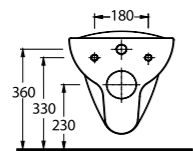

Asma Klozetler Wall Hung Closets

35303 Lagina

Asma Klozet
Gömme Rezervuar uyumludur.
Wall - Mounted WC
Compatible with concealed
cistern.

Asma Klozet
Gömme Rezervuar uyumludur.
Wall-mounted WC
Compatible with concealed
cistern.

Kanalsız Asma Klozet
Gömme Rezervuar uyumludur.
Rimless Wall-mounted WC
Compatible with concealed
cistern.

Asma Klozet
Gömme Rezervuar uyumludur.
Wall-Mounted WC
Compatible with concealed
cistern.

Cam Rezervuar Glass Cistern

EVB3291 Beyaz Cam Rezervuar Asma WC Uyumludur

White Glass Cistern Compatible with Wall-mounted WC

EVB3292 Siyah Cam Rezervuar Asma WC Uyumludur

Black Glass Cistern Compatible with Wall-mounted WC

EVB3293 Beyaz Cam Rezervuar Duvara Tam Dayalı WC Uyumludur

White Glass Cistern Compatible with Stand Alone Back to Wall WC

EVB3294 Siyah Cam Rezervuar Duvara Tam Dayalı WC Uyumludur

Black Glass Cistern Compatible with Stand Alone Back to Wall WC