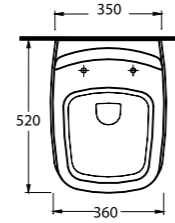

Nysa

Yuvarlatılmış köşeli hatları ile arzuladığınız sadeliği yakalayın.

Mobilya dolabı ile uyumlu batarya deliksiz ve yine mobilya dolabı ile uyumlu duvara monte edilebilen batarya delikli çanak lavabosu bulunan Nysa takımın yuvarlatılmış köşeli hattı, banyonuzdaki modern çizgiyi tamamlıyor. Ayrıca, gizli montajın yanı sıra kolay takılıp çıkarılabilen ve yavaş kapanan klozet kapağı ise beklediğiniz konforu sağlıyor.

Bathrooms get the desired simplicity with the rounded shapes of Nysa.

Nysa set with the rounded shape that include washbasin alternatives as washbasin without tap hole and compatible with bathroom furnitures either bowl washbasin compatible with bathroom furnitures and wall mounted will complete the contemporary design in the bathrooms. Beside concealed assembling, Nysa will provide the expected comfort with easy assembling and soft close seat cover.

www.egevitrifiye.com