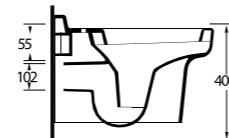

Asma Klozet
Gömme Rezervuar uyumludur.
Wall-mounted WC
Compatible with concealed
cistern.