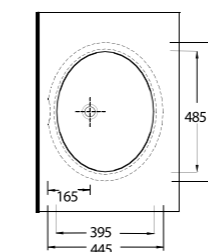

Tezgah Lavabolar Undercounter / Countertop Washbasins

93501 Pınara

91561 Pınara

91551 Pınara

Tezgah Lavabolar Undercounter / Countertop Washbasins