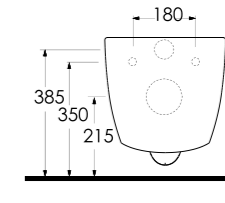

Aquasave Klozetler
6 Litre yerine 4 Litre
su ile etkin temizlik sağlar.

Aquasave significantly
reduces the water used
in flushing from 6 to 4 liters.

69611

69601

69213

69303