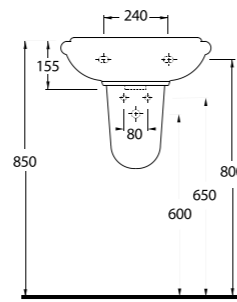

Oval Lavabo
20202 Yarım Ayak
uyumludur.
Oval Washbasin
Compatible with
20202 half pedestal.