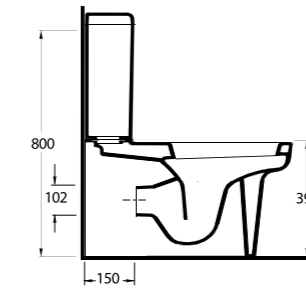

Aquasave significantly
reduces the water used
in flushing from 6 to 4 liters.

76303
Asma Klozet
Wall - Mounted WC

76531

Monoblok Asma Lavabo
Monoblock Wall-Hung
Washbasin

76000

Duvara Tam Dayalı Klozet
72224 Rezervuar uyumludur.
Back to wall WC
Compatible with 72224 cistern.