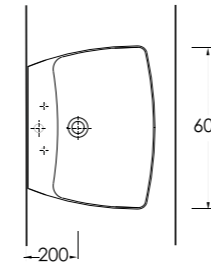

Aquasave Klozetler
6 Litre yerine 4 Litre
su ile etkin temizlik sağlar.

Aquasave significantly
reduces the water used
in flushing from 6 to 4 liters.

69611

69601

69213

69303