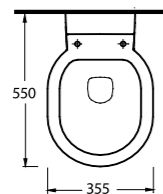

Asma Klozet
Gömme Rezervuar uyumludur
Wall-Mounted WC
Compatible with concealed
cistern.