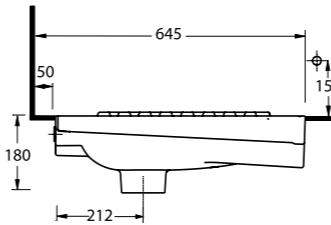

Hela Taşları

Squatting Pans

En son teknoloji ile üretilen helataşları, özel kanal yapıları sayesinde, su basıncını maksimum düzeyde kullanarak, 9 litre yerine 5 litre su ile etkin temizlik sağlıyor.

Engineered using the latest technology, the Pınara series, thanks to a special canal design which takes advantage of a sharper gradient to produce the maximum water pressure possible, reduces the amount of water required to 5 instead of 9 liters for maximum flushing efficiency.

Aquasave Klozetler
9 Litre yerine 5 Litre
su ile etkin temizlik sağlar.

*Aquasave significantly
reduces the water used
in flushing from 9 to 5 liters.*

Hela Taşları Squatting Pans

Hela Taşı
Arkadan Temiz Su Girişli
Internal
flushing-back inlet

Hela Taşı
Arkadan Temiz Su Girişli
Internal
flushing-back inlet

Hela Taşı
Arkadan Temiz Su Girişli
Internal
flushing-back inlet

Hela Taşı
Arkadan Temiz Su Girişli
Internal
flushing-back inlet