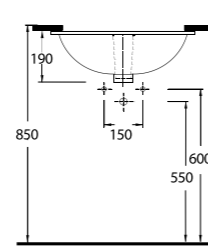

91561 Pınara

Dikdörtgen
Tezgah Altı Lavabo
51 x 40,5 cm
Rectangular
Undercounter Washbasin

91551 Pınara

Oval
Tezgah Altı Lavabo
55 x 46,5 cm
Oval
Undercounter Washbasin

Tezgah Lavabolar Undercounter / Countertop Washbasins