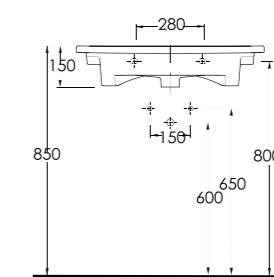

35731

Lagina 70 cm İnce Bantlı Lavabo Mobilya uyumludur.
Slim Band Washbasin Compatible with bathroom furnitures.

35631

Lagina 60 cm İnce Bantlı Lavabo Mobilya uyumludur.
Slim Band Washbasin Compatible with bathroom furnitures.