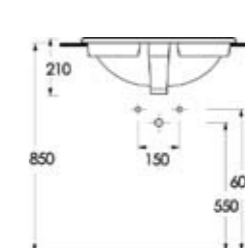

91531 Pınara

Oval
Tezgah Altı Lavabo
53,5 x 44,5 cm
Oval
Undercounter Washbasin

91461 Pınara

Oval
Tezgah Altı Lavabo
46,5 x 37 cm
Oval
Undercounter Washbasin

90561 Pınara

Oval
Tezgah Üstü Lavabo
56 x 47,5 cm
Oval
Countertop Washbasin