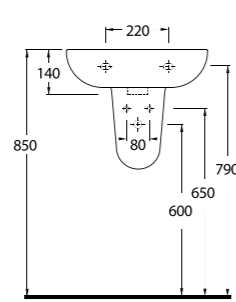

10501 Likya

Oval Lavabo
10202 Yarım Ayak
uyumludur.
Oval Washbasin
Compatible with
10202 half pedestal.

10451 Likya

Oval Lavabo
10202 Yarım Ayak
uyumludur.
Oval Washbasin
Compatible with
10202 half pedestal.