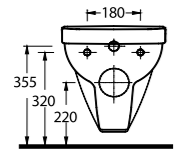

72303 Tyana

Asma Klozet
Gömme Rezervuar uyumludur.
Wall - Mounted WC
Compatible with concealed
cistern.

Asma Klozetler Wall Hung Closets

35303 Lagina

Asma Klozet
Gömme Rezervuar uyumludur.
Wall - Mounted WC
Compatible with concealed
cistern.