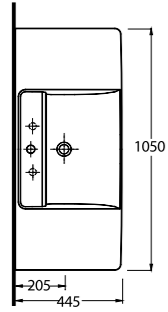

*Aquasave significantly
reduces the water used
in flushing from 6 to 4 liters.*

78303
Asma WC
Wall-mounted WC

78051

Lavabo
Banyo Mobilyası Uyumludur
Washbasin
Compatible with bathroom
furnitures.

78801

Lavabo
Banyo Mobilyası Uyumludur
Washbasin
Compatible with bathroom
furnitures.