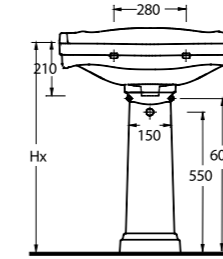

Zeugma

Zeugma

45701 - 45102
70 cm Lavabo Kolon Ayak
Washbasin 70cm compatible with full-pedestal

45103 - 45104
Altan Çıkışlı Klozet Rezervuar
Close coupled WC compatible with cistern

45701

Lavabo
45102 Tam Ayak uyumludur.
Washbasin
Compatible with 45102
full-pedestal