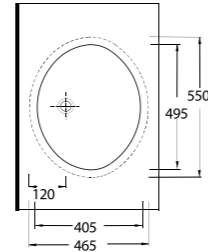

91561 Pınara

Dikdörtgen
Tezgah Altı Lavabo
51 x 40,5 cm
Rectangular
Undercounter Washbasin

91551 Pınara

Oval
Tezgah Altı Lavabo
55 x 46,5 cm
Oval
Undercounter Washbasin

Tezgah Lavabolar Undercounter / Countertop Washbasins