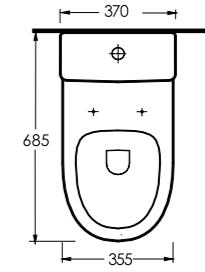

Duvara Tam Dayalı Yüksek Klozet
78104 Rezervuar Uyumludur.
Back to wall tall WC
Compatible with 78104 cistern