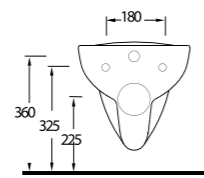

10303 Likya

Asma Klozet
Gömme Rezervuar uyumludur.
Wall-mounted WC
Compatible with concealed
cistern.

53303 Alia

Kanalsız Asma Klozet
Gömme Rezervuar uyumludur.
Rimless Wall-mounted WC
Compatible with concealed
cistern.