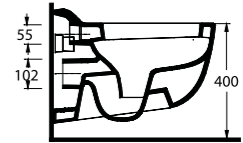

Aquasave Klozetler
6 Litre yerine 4 Litre
su ile etkin temizlik sağlar.

Aquasave significantly
reduces the water used
in flushing from 6 to 4 liters.

56711

Batarya Delikli Lavabo
Banyo Mobilyası uyumludur.
Bowl Washbasin
with tap hole
Compatible with bathroom
furnitures.

56701

Batarya Deliksiz Lavabo
Banyo Mobilyası uyumludur.
Bowl Washbasin
without tap hole
Compatible with bathroom
furnitures.

56303

Asma Klozet
Gömme Rezervuar uyumludur.
Wall-mounted WC
Compatible with concealed
cistern.