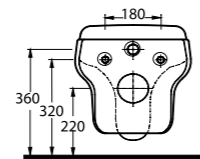

Nysa

Yuvarlatılmış köşeli hatları ile arzuladığınız sadeliği yakalayın.

Mobilya dolabı ile uyumlu batarya deliksiz ve yine mobilya dolabı ile uyumlu duvara monte edilebilen batarya delikli çanak lavabosu bulunan Nysa takımın yuvarlatılmış köşeli hattı, banyonuzdaki modern çizgiyi tamamlıyor. Ayrıca, gizli montajın yanı sıra kolay takılıp çıkarılabilen ve yavaş kapanan klozet kapağı ise beklediğiniz konforu sağlıyor.

Bathrooms get the desired simplicity with the rounded shapes of Nysa.

Nysa set with the rounded shape that include washbasin alternatives as washbasin without tap hole and compatible with bathroom furnitures either bowl washbasin compatible with bathroom furnitures and wall mounted will complete the contemporary design in the bathrooms. Beside concealed assembling, Nysa will provide the expected comfort with easy assembling and soft close seat cover.

www.egevitrifiye.com