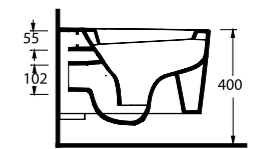

Aquasave Klozetler
6 Litre yerine 4 Litre
su ile etkin temizlik sağlar.

Aquasave significantly
reduces the water used
in flushing from 6 to 4 liters.

36701

Batarya Delikli Lavabo
Banyo Mobilyası uyumludur.
Bowl Washbasin
Compatible with bathroom
furnitures.

36651

Batarya Deliksiz Lavabo
Banyo Mobilyası uyumludur.
Bowl Washbasin
Compatible with bathroom
furnitures.

36401

Monoblock Lavabo
Banyo Mobilyası uyumludur.
Monoblock Washbasin
Compatible with
bathroom furnitures.

36303

Asma Klozet
Gömme Rezervuar uyumludur.
Wall-mounted WC
Compatible with concealed
cistern.