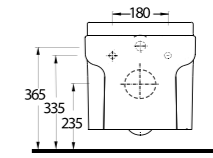

Mythos

Mythos

Aquasave Klozetler
6 Litre yerine 4 Litre
su ile etkin temizlik sağlar.

Aquasave significantly
reduces the water used
in flushing from 6 to 4 liters.

76531

76000

76303