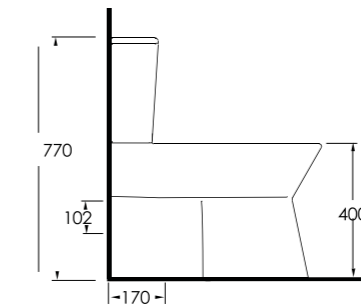

Zela

Zela

*Aquasave Klozetler
6 Litre yerine 4 Litre
su ile etkin temizlik sağlar.*

*Aquasave significantly
reduces the water used
in flushing from 6 to 4 liters.*

67611

Batarya Delikli Lavabo
Banyo Mobilyası uyumludur.
Bowl Washbasin with tap hole
Compatible with bathroom
furnitures.

67601

Batarya Deliksiz Lavabo
Banyo Mobilyası uyumludur.
Bowl Washbasin without tap hole
Compatible with bathroom
furnitures.

67403 - 67104

Duvara Tam Dayalı Klozet
67104 Rezervuar uyumludur.
Back to wall WC
Compatible with 67104
cistern.

67213

**Duvara Tam Dayalı Tek
Parça Klozet**
Stand Alone Back to Wall WC

67303

Asma Klozet
Gömme Rezervuar uyumludur.
Wall-mounted WC
Compatible with concealed
cistern.