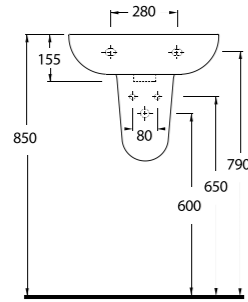

Oval Lavabo
10202 Yarım Ayak
uyumludur.
Oval Washbasin
Compatible with
10202 half pedestal.