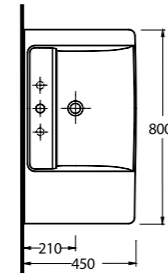

Lavabo Sol Etajerli
Banyo Mobilyası Uyumludur
Asymmetric Washbasin
Compatible with bathroom
furnitures.