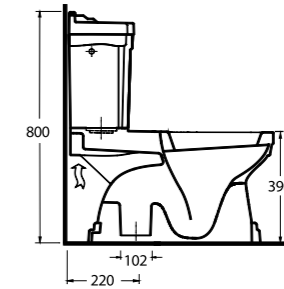

Zeugma

Zeugma

45701

45103 (S-trap)