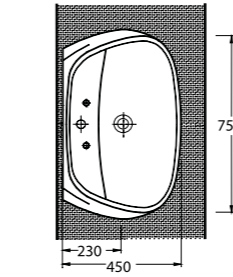

Batarya Delikli Lavabo
Banyo Mobilyası uyumludur.
Bowl Washbasin
with tap hole
Compatible with bathroom
furnitures.