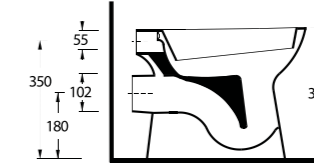

Tek Parça Klozetler

Single Piece Closets

Proje çözümleri grubunda yer alan klozetler, klasik alttan - arkadan çıkışlı ve asma tip modelleri ile tesisat durumuna göre alternatifli çözümler sunuyor.

Closets in Project Solution , P-Trap and S-Trap closets and also Wall hung closets can be selected according to the installation arrangement of the bathroom.

Tek Parça Klozetler Single Piece Closets

91103 Pınara

91203 Pınara

90603 Pınara