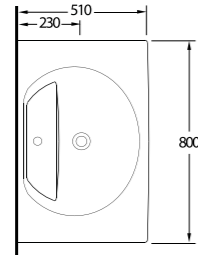

85811

Harpasa 80 cm
İnce Bantlı Lavabo
Mobilya uyumludur.
*Slim Band Washbasin
Compatible with
bathroom furnitures.*

78811

Teos 80 cm
İnce Bantlı Lavabo
Mobilya uyumludur.
*Slim Band Washbasin
Compatible with
bathroom furnitures.*

34911

Alinda 90 cm
İnce Bantlı Lavabo
Mobilya uyumludur.
*Slim Band Washbasin
Compatible with
bathroom furnitures.*

Dikdörtgen Etajerli Lavabolar

Rectangular Basins With Shelf

Yakın bir geçmişe kadar minimum ölçüler ile sınırlandırılan banyo mekanları; günümüzde çok daha fonksiyonel, kendi içerisinde bir mekan kurgusu taşıyan ve daha çok zaman geçirilebilir alanlar olarak tasarlanıyor. Ege Vitrifiye Ürün portföyü 65 cm'den 105 cm'e kadar çeşitli boyutlarda dikdörtgen etajerli lavabolar ile banyo mobilyalarındaki son trendleri yakalamak için ideal çözümler sunuyor.

Washbasins, WCs and bathtubs have become more practical and now with the advent of larger bathroom spaces there is a need for more comfortable, aesthetically pleasing and user-friendly bathroom environ. Ege Vitrifiye portfolio provides optimum suggestions in order to catch the latest trends in bathroom furniture with various sizes; from 65cm to 105cm in rectangular basins with shelf.