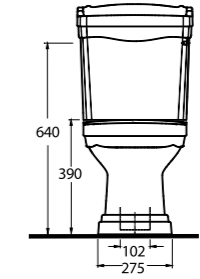

Zeugma

Zeugma

45701

45103 (S-trap)