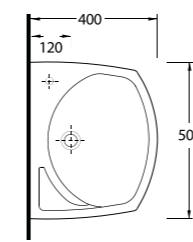

Compact Lavabolar Compact Washbasins

10551 Likya

Oval Lavabo
10302 Yarım Ayak
uyumludur.
Oval Washbasin
Compatible with
10302 half pedestal.

10501 Likya

Oval Lavabo
10202 Yarım Ayak
uyumludur.
Oval Washbasin
Compatible with
10202 half pedestal.

10451 Likya

Oval Lavabo
10202 Yarım Ayak
uyumludur.
Oval Washbasin
Compatible with
10202 half pedestal.

20501 Lissa

Oval Lavabo
20202 Yarım Ayak
uyumludur.
Oval Washbasin
Compatible with
20202 half pedestal.

20451 Lissa

Oval Lavabo
20202 Yarım Ayak
uyumludur.
Oval Washbasin
Compatible with
20202 half pedestal.

Compact Lavabolar Compact Washbasins

91501 Lissa

Köşeli Lavabo
Cornered Washbasin

91451 Lissa

Köşeli Lavabo
Cornered Washbasin

91351 Lissa

Köşeli Lavabo
Cornered Washbasin

38451 Olympos

Köşe Lavabo
Cornered washbasin