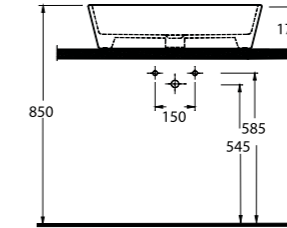

Aquasave Klozetler
6 Litre yerine 4 Litre
su ile etkin temizlik sağlar.

Aquasave significantly
reduces the water used
in flushing from 6 to 4 liters.

36701

Batarya Delikli Lavabo
Banyo Mobilyası uyumludur.
Bowl Washbasin
Compatible with bathroom
furnitures.

36651

Batarya Deliksiz Lavabo
Banyo Mobilyası uyumludur.
Bowl Washbasin
Compatible with bathroom
furnitures.

36401

Monoblock Lavabo
Banyo Mobilyası uyumludur.
Monoblock Washbasin
Compatible with
bathroom furnitures.

36303

Asma Klozet
Gömme Rezervuar uyumludur.
Wall-mounted WC
Compatible with concealed
cistern.