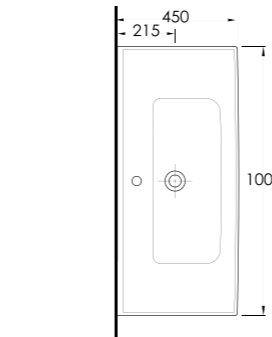

35731

Lagina 70 cm İnce Bantlı Lavabo Mobilya uyumludur.
Slim Band Washbasin Compatible with bathroom furnitures.

35631

Lagina 60 cm İnce Bantlı Lavabo Mobilya uyumludur.
Slim Band Washbasin Compatible with bathroom furnitures.