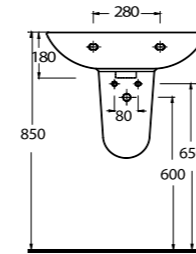

Aquasave significantly
reduces the water used
in flushing from 6 to 4 liters.

10205
Asma Bide
Wall-mounted bidet

Likya

10601

Lavabo
10102 Tam Ayak ve
10302 Yarım Ayak uyumludur.
Washbasin
Compatible with
10302 half pedestal and
10102 full pedestal.