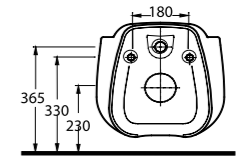

Aquasave Klozetler
6 Litre yerine 4 Litre
su ile etkin temizlik sağlar.

Aquasave significantly
reduces the water used
in flushing from 6 to 4 liters.

56711

Batarya Delikli Lavabo
Banyo Mobilyası uyumludur.
Bowl Washbasin
with tap hole
Compatible with bathroom
furnitures.

56701

Batarya Deliksiz Lavabo
Banyo Mobilyası uyumludur.
Bowl Washbasin
without tap hole
Compatible with bathroom
furnitures.

56303

Asma Klozet
Gömme Rezervuar uyumludur.
Wall-mounted WC
Compatible with concealed
cistern.