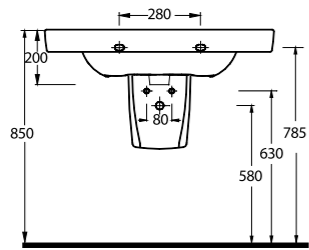

Aquasave significantly
reduces the water used
in flushing from 6 to 4 liters.

85205

Asma Bide
Wall-mounted Bidet

85801

Lavabo
85302 Yarım Ayak ve
Banyo Mobilyası uyumludur.
Washbasin
Compatible with
85302 half pedestal and
bathroom furnitures.