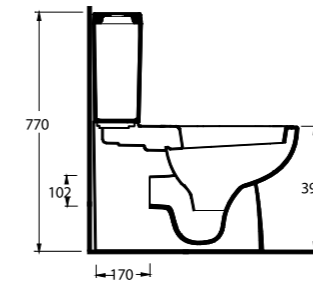

Likya

Aquasave Klozetler
6 Litre yerine 4 Litre
su ile etkin temizlik sağlar.

Aquasave significantly
reduces the water used
in flushing from 6 to 4 liters.

Likya

10601

12403

10303

10105

10205