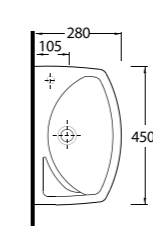

Compact Lavabolar Compact Washbasins

10551 Likya

Oval Lavabo
10302 Yarım Ayak
uyumludur.
Oval Washbasin
Compatible with
10302 half pedestal.

10501 Likya

Oval Lavabo
10202 Yarım Ayak
uyumludur.
Oval Washbasin
Compatible with
10202 half pedestal.

10451 Likya

Oval Lavabo
10202 Yarım Ayak
uyumludur.
Oval Washbasin
Compatible with
10202 half pedestal.

20501 Lissa

Oval Lavabo
20202 Yarım Ayak
uyumludur.
Oval Washbasin
Compatible with
20202 half pedestal.

20451 Lissa

Oval Lavabo
20202 Yarım Ayak
uyumludur.
Oval Washbasin
Compatible with
20202 half pedestal.

Compact Lavabolar Compact Washbasins

91501 Lissa

Köşeli Lavabo
Cornered Washbasin

91451 Lissa

Köşeli Lavabo
Cornered Washbasin

91351 Lissa

Köşeli Lavabo
Cornered Washbasin

38451 Olympos

Köşe Lavabo
Cornered washbasin