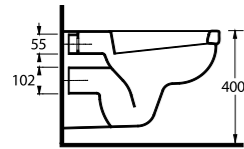

72303 Tyana

Asma Klozet
Gömme Rezervuar uyumludur.
Wall - Mounted WC
Compatible with concealed
cistern.

Asma Klozetler Wall Hung Closets

35303 Lagina

Asma Klozet
Gömme Rezervuar uyumludur.
Wall - Mounted WC
Compatible with concealed
cistern.