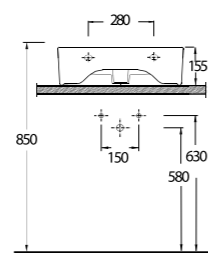

Lavabo
Banyo Mobilyası
uyumludur.
Washbasin
Compatible with bath-
room furnitures.