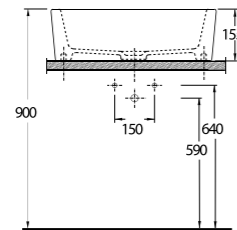

Lavabo
Banyo Mobilyası
uyumludur.
Washbasin
Compatible with
bathroom furnitures.