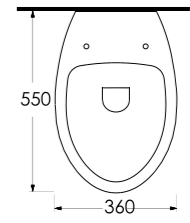

Aquasave Klozetler
6 Litre yerine 4 Litre
su ile etkin temizlik sağlar.

Aquasave significantly
reduces the water used
in flushing from 6 to 4 liters.

69611

69601

69213

69303