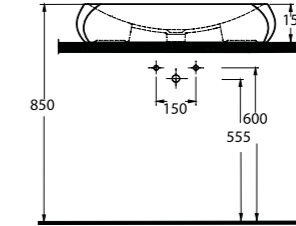

Batarya Deliksiz Lavabo
Banyo Mobilyası uyumludur.
Bowl Washbasin
without tap hole
Compatible with bathroom
furnitures.