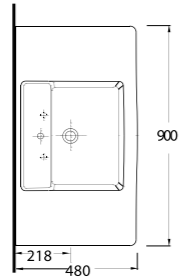

34051

Dikdörtgen Etajerli Tezgah Lavabo
Banyo Mobilyası uyumludur.
*Rectangular With Shelf Countertop
Washbasin Compatible with bathroom
furnitures.*

34901

Dikdörtgen Etajerli Tezgah Lavabo
Banyo Mobilyası uyumludur.
*Rectangular With Shelf Countertop
Washbasin Compatible with bathroom
furnitures.*

34651

Dikdörtgen Etajerli Tezgah Lavabo
Banyo Mobilyası uyumludur.
*Rectangular With Shelf Countertop
Washbasin Compatible with bathroom
furnitures.*

34601

Dikdörtgen Yarım Tezgah Üstü Lavabo
Banyo Mobilyası uyumludur.
*Rectangular
Semi Recessed
Compatible with bathroom furnitures.*

Tezgah Lavabolar

Undercounter / Countertop Washbasins

Pınara Serisinde, tezgah altı olarak kullanılan oval formda, 3 farklı ebatta ürün bulunuyor. Dikdörtgen formda 2 farklı ebatta tasarlanmış tezgah altı lavabolar ise, farklı ve modern bir seçenek olarak göze çarpıyor.

There are 3 different types in Pınara serie, which are used as undercounter washbasins in oval form.