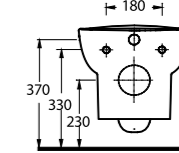

Asma Klozet
Gömme Rezervuar uyumludur.
Wall - Mounted WC
Compatible with concealed
cistern.