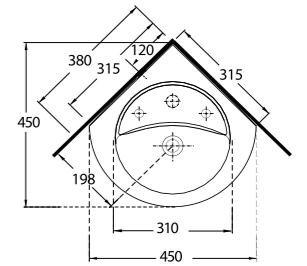

38451 Olympos

Köşe Lavabo
Cornered washbasin