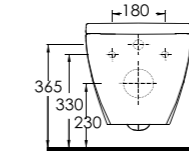

Kanalsız Asma Klozet
Gömme Rezervuar uyumludur.
Rimless Wall-mounted Wc
Compatible with concealed
cistern.