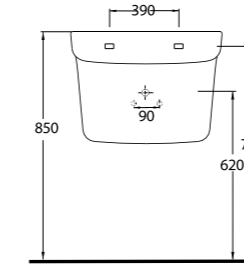

Aquasave significantly
reduces the water used
in flushing from 6 to 4 liters.

76303
Asma Klozet
Wall - Mounted WC

76531

Monoblok Asma Lavabo
Monoblock Wall-Hung
Washbasin

76000

Duvara Tam Dayalı Klozet
72224 Rezervuar uyumludur.
Back to wall WC
Compatible with 72224 cistern.