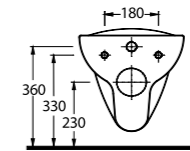

Likya

Aquasave Klozetler
6 Litre yerine 4 Litre
su ile etkin temizlik sağlar.

Aquasave significantly
reduces the water used
in flushing from 6 to 4 liters.

Likya

10601

12403

10303

10105

10205