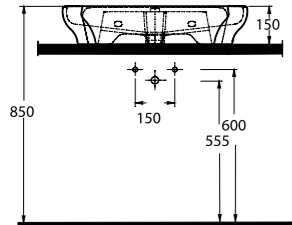

Nysa

Yuvarlatılmış köşeli hatları ile arzuladığınız sadeliği yakalayın.

Mobilya dolabı ile uyumlu batarya deliksiz ve yine mobilya dolabı ile uyumlu duvara monte edilebilen batarya delikli çanak lavabosu bulunan Nysa takımın yuvarlatılmış köşeli hattı, banyonuzdaki modern çizgiyi tamamlıyor. Ayrıca, gizli montajın yanı sıra kolay takılıp çıkarılabilen ve yavaş kapanan klozet kapağı ise beklediğiniz konforu sağlıyor.

Bathrooms get the desired simplicity with the rounded shapes of Nysa.

Nysa set with the rounded shape that include washbasin alternatives as washbasin without tap hole and compatible with bathroom furnitures either bowl washbasin compatible with bathroom furnitures and wall mounted will complete the contemporary design in the bathrooms. Beside concealed assembling, Nysa will provide the expected comfort with easy assembling and soft close seat cover.

www.egevitrifiye.com