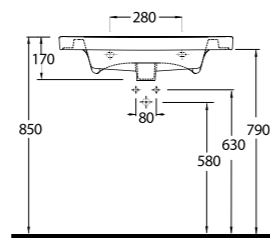

34051

Dikdörtgen Etajerli Tezgah Lavabo
Banyo Mobilyası uyumludur.
*Rectangular With Shelf Countertop
Washbasin Compatible with bathroom
furnitures.*

34901

Dikdörtgen Etajerli Tezgah Lavabo
Banyo Mobilyası uyumludur.
*Rectangular With Shelf Countertop
Washbasin Compatible with bathroom
furnitures.*

34651

Dikdörtgen Etajerli Tezgah Lavabo
Banyo Mobilyası uyumludur.
*Rectangular With Shelf Countertop
Washbasin Compatible with bathroom
furnitures.*

34601

Dikdörtgen Yarım Tezgah Üstü Lavabo
Banyo Mobilyası uyumludur.
*Rectangular
Semi Recessed
Compatible with bathroom furnitures.*

Tezgah Lavabolar

Undercounter / Countertop Washbasins

Pınara Serisinde, tezgah altı olarak kullanılan oval formda, 3 farklı ebatta ürün bulunuyor. Dikdörtgen formda 2 farklı ebatta tasarlanmış tezgah altı lavabolar ise, farklı ve modern bir seçenek olarak göze çarpıyor.

There are 3 different types in Pınara serie, which are used as undercounter washbasins in oval form.