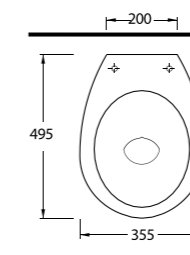

90603 Pınara