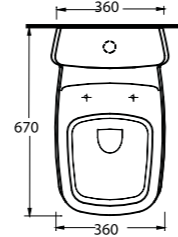

Nysa

Yuvarlatılmış köşeli hatları ile arzuladığınız sadeliği yakalayın.

Mobilya dolabı ile uyumlu batarya deliksiz ve yine mobilya dolabı ile uyumlu duvara monte edilebilen batarya delikli çanak lavabosu bulunan Nysa takımın yuvarlatılmış köşeli hattı, banyonuzdaki modern çizgiyi tamamlıyor. Ayrıca, gizli montajın yanı sıra kolay takılıp çıkarılabilen ve yavaş kapanan klozet kapağı ise beklediğiniz konforu sağlıyor.

Bathrooms get the desired simplicity with the rounded shapes of Nysa.

Nysa set with the rounded shape that include washbasin alternatives as washbasin without tap hole and compatible with bathroom furnitures either bowl washbasin compatible with bathroom furnitures and wall mounted will complete the contemporary design in the bathrooms. Beside concealed assembling, Nysa will provide the expected comfort with easy assembling and soft close seat cover.

www.egevitrifiye.com