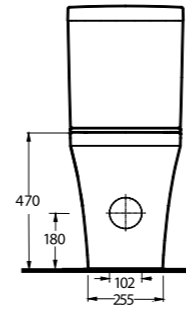

Duvara Tam Dayalı Yüksek Klozet
78104 Rezervuar uyumludur.
Back to wall tall WC
Compatible with 78104 cistern.