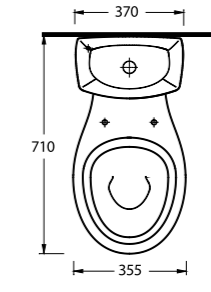

Arkadan Çıkışlı Klozet
15104 Rezervuar uyumludur.
Close coupled WC (P-Trap)
Compatible with 15104 cistern.