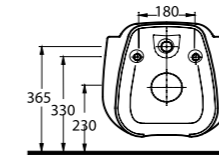

Asma Klozetler Wall Hung Closets

87303 Diamas

Asma Klozet
Gömme Rezervuar uyumludur.
Wall-mounted WC
Compatible with
concealed cistern.

56303 Sura

Asma Klozet
Gömme Rezervuar uyumludur.
Wall-mounted WC
Compatible with
concealed cistern.