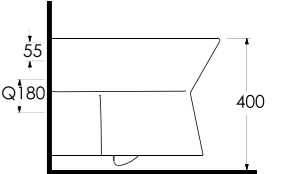

Zela

Zela

*Aquasave Klozetler
6 Litre yerine 4 Litre
su ile etkin temizlik sağlar.*

*Aquasave significantly
reduces the water used
in flushing from 6 to 4 liters.*

67611

Batarya Delikli Lavabo
Banyo Mobilyası uyumludur.
Bowl Washbasin with tap hole
Compatible with bathroom
furnitures.

67601

Batarya Deliksiz Lavabo
Banyo Mobilyası uyumludur.
Bowl Washbasin without tap hole
Compatible with bathroom
furnitures.

67403 - 67104

Duvara Tam Dayalı Klozet
67104 Rezervuar uyumludur.
Back to wall WC
Compatible with 67104
cistern.

67213

**Duvara Tam Dayalı Tek
Parça Klozet**
Stand Alone Back to Wall WC

67303

Asma Klozet
Gömme Rezervuar uyumludur.
Wall-mounted WC
Compatible with concealed
cistern.