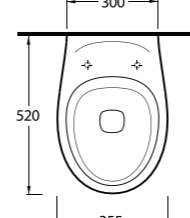

Asma Klozetler Wall Hung Closets

35303 Lagina

Asma Klozet
Gömme Rezervuar uyumludur.
Wall - Mounted WC
Compatible with concealed
cistern.

Asma Klozet
Gömme Rezervuar uyumludur.
Wall-mounted WC
Compatible with concealed
cistern.

Kanalsız Asma Klozet
Gömme Rezervuar uyumludur.
Rimless Wall-mounted WC
Compatible with concealed
cistern.

Asma Klozet
Gömme Rezervuar uyumludur.
Wall-Mounted WC
Compatible with concealed
cistern.

Cam Rezervuar Glass Cistern

EVB3291 Beyaz Cam Rezervuar Asma WC Uyumludur

White Glass Cistern Compatible with Wall-mounted WC

EVB3292 Siyah Cam Rezervuar Asma WC Uyumludur

Black Glass Cistern Compatible with Wall-mounted WC

EVB3293 Beyaz Cam Rezervuar Duvara Tam Dayalı WC Uyumludur

White Glass Cistern Compatible with Stand Alone Back to Wall WC

EVB3294 Siyah Cam Rezervuar Duvara Tam Dayalı WC Uyumludur

Black Glass Cistern Compatible with Stand Alone Back to Wall WC