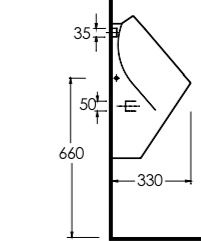

Pisuarlar

Urinals

Üstten ve arkadan temiz su girişli Olympos Pisuarlar alttan ve duvardan pis su çıkışı olarak kullanılabilir. Ayrıca Sinda, Karya serileri içinde yer alan pisuarlar isteğe bağlı olarak kapaklı kullanılabilir.

Olympos top and back water inlet urinal can be used as waste water outlet from the wall and bottom. Urinals come with or without covers according to your preference. Karya and Sinda series urinals use separators to divide areas into distinct sections.

Pisuarlar Urinals