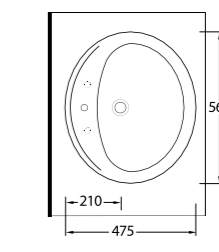

91531 Pınara

Oval
Tezgah Altı Lavabo
53,5 x 44,5 cm
Oval
Undercounter Washbasin

91461 Pınara

Oval
Tezgah Altı Lavabo
46,5 x 37 cm
Oval
Undercounter Washbasin

90561 Pınara

Oval
Tezgah Üstü Lavabo
56 x 47,5 cm
Oval
Countertop Washbasin