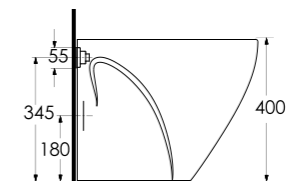

Aquasave Klozetler
6 Litre yerine 4 Litre
su ile etkin temizlik sağlar.

Aquasave significantly
reduces the water used
in flushing from 6 to 4 liters.

69611

69601

69213

69303