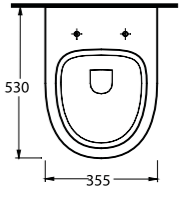

78213

Duvara Tam Dayalı Klozet
Gömme Rezervuar uyumludur.
Stand alone back to wall WC
Compatible with concealed
cistern.

78303

Asma Klozet
Gömme Rezervuar uyumludur.
Wall-Mounted WC
Compatible with concealed
cistern.