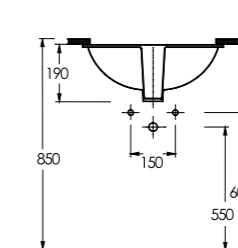

91531 Pınara

Oval
Tezgah Altı Lavabo
53,5 x 44,5 cm
Oval
Undercounter Washbasin

91461 Pınara

Oval
Tezgah Altı Lavabo
46,5 x 37 cm
Oval
Undercounter Washbasin

90561 Pınara

Oval
Tezgah Üstü Lavabo
56 x 47,5 cm
Oval
Countertop Washbasin