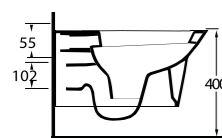

Asma Klozet
Gömme Rezervuar uyumludur.
Wall-mounted WC
Compatible with
concealed cistern.

Asma Klozetler Wall Hung Closets

68303 Didyma

Asma Klozet
Gömme Rezervuar uyumludur.
Wall-mounted WC
Compatible with concealed
cistern.