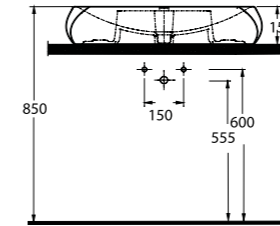

Batarya Delikli Lavabo
Banyo Mobilyası uyumludur.
Bowl Washbasin
with tap hole
Compatible with bathroom
furnitures.