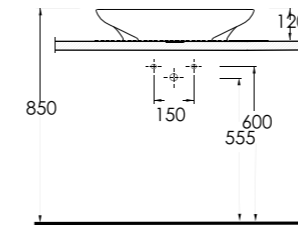

Aquasave Klozetler
6 Litre yerine 4 Litre
su ile etkin temizlik sağlar.

Aquasave significantly
reduces the water used
in flushing from 6 to 4 liters.

69611

69601

69213

69303