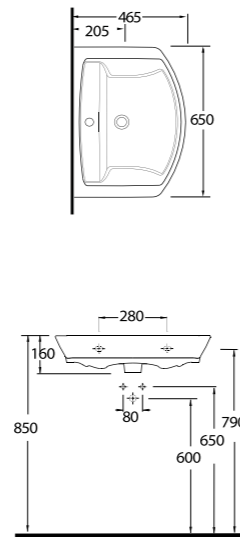

68651

Lavabo
78302 Yarım Ayak ve
Banyo Mobilyası uyumludur.
Washbasin
Compatible with
78302 half pedestal and
bathroom furnitures.