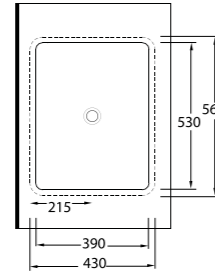

Tezgah Lavabolar Undercounter / Countertop Washbasins

93501 Pınara

91561 Pınara

91551 Pınara

Tezgah Lavabolar Undercounter / Countertop Washbasins