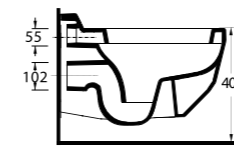

Asma Klozet
Gömme Rezervuar uyumludur.
Wall-mounted WC
Compatible with
concealed cistern.