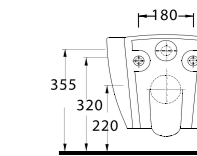

Asma Klozet
Gömme Rezervuar uyumludur.
Wall-mounted WC
Compatible with
concealed cistern.