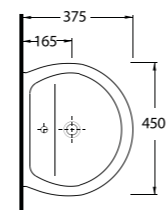

20501 Lissa

Oval Lavabo
20202 Yarım Ayak
uyumludur.
Oval Washbasin
Compatible with
20202 half pedestal.

20451 Lissa

Oval Lavabo
20202 Yarım Ayak
uyumludur.
Oval Washbasin
Compatible with
20202 half pedestal.