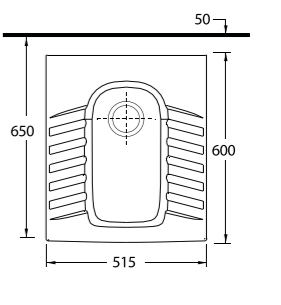

Hela Taşları

Squatting Pans

En son teknoloji ile üretilen helataşları, özel kanal yapıları sayesinde, su basıncını maksimum düzeyde kullanarak, 9 litre yerine 5 litre su ile etkin temizlik sağlıyor.

Engineered using the latest technology, the Pınara series, thanks to a special canal design which takes advantage of a sharper gradient to produce the maximum water pressure possible, reduces the amount of water required to 5 instead of 9 liters for maximum flushing efficiency.

Aquasave Klozetler
9 Litre yerine 5 Litre
su ile etkin temizlik sağlar.

*Aquasave significantly
reduces the water used
in flushing from 9 to 5 liters.*

Hela Taşları Squatting Pans

Hela Taşı
Arkadan Temiz Su Girişli
Internal
flushing-back inlet

Hela Taşı
Arkadan Temiz Su Girişli
Internal
flushing-back inlet

Hela Taşı
Arkadan Temiz Su Girişli
Internal
flushing-back inlet

Hela Taşı
Arkadan Temiz Su Girişli
Internal
flushing-back inlet