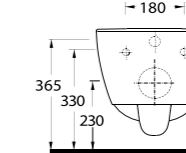

82353 Dropia

Kanalsız Asma Klozet
Gömme Rezervuar uyumludur.
Rimless Wall-mounted Wc
Compatible with concealed
cistern.

82313 Dropia

Compact Asma Klozet
Gömme Rezervuar uyumludur.
Wall-mounted WC
Compatible with concealed
cistern.