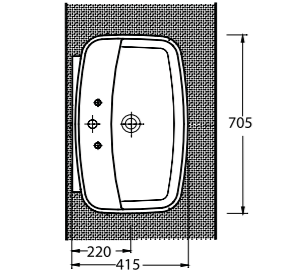

Nysa

Yuvarlatılmış köşeli hatları ile arzuladığınız sadeliği yakalayın.

Mobilya dolabı ile uyumlu batarya deliksiz ve yine mobilya dolabı ile uyumlu duvara monte edilebilen batarya delikli çanak lavabosu bulunan Nysa takımın yuvarlatılmış köşeli hattı, banyonuzdaki modern çizgiyi tamamlıyor. Ayrıca, gizli montajın yanı sıra kolay takılıp çıkarılabilen ve yavaş kapanan klozet kapağı ise beklediğiniz konforu sağlıyor.

Bathrooms get the desired simplicity with the rounded shapes of Nysa.

Nysa set with the rounded shape that include washbasin alternatives as washbasin without tap hole and compatible with bathroom furnitures either bowl washbasin compatible with bathroom furnitures and wall mounted will complete the contemporary design in the bathrooms. Beside concealed assembling, Nysa will provide the expected comfort with easy assembling and soft close seat cover.

www.egevitrifiye.com