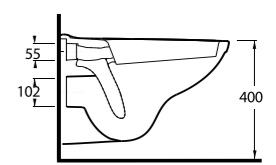

Tek Parça Klozetler

Single Piece Closets

Proje çözümleri grubunda yer alan klozetler, klasik alttan - arkadan çıkışlı ve asma tip modelleri ile tesisat durumuna göre alternatifli çözümler sunuyor.

Closets in Project Solution , P-Trap and S-Trap closets and also Wall hung closets can be selected according to the installation arrangement of the bathroom.

Tek Parça Klozetler Single Piece Closets

91103 Pınara

91203 Pınara

90603 Pınara