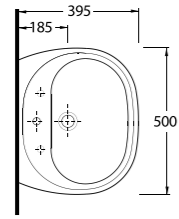

Oval Lavabo
10202 Yarım Ayak
uyumludur.
Oval Washbasin
Compatible with
10202 half pedestal.