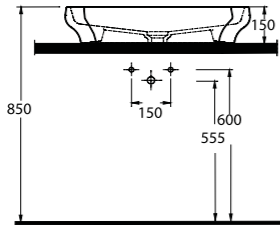

Nysa

Yuvarlatılmış köşeli hatları ile arzuladığınız sadeliği yakalayın.

Mobilya dolabı ile uyumlu batarya deliksiz ve yine mobilya dolabı ile uyumlu duvara monte edilebilen batarya delikli çanak lavabosu bulunan Nysa takımın yuvarlatılmış köşeli hattı, banyonuzdaki modern çizgiyi tamamlıyor. Ayrıca, gizli montajın yanı sıra kolay takılıp çıkarılabilen ve yavaş kapanan klozet kapağı ise beklediğiniz konforu sağlıyor.

Bathrooms get the desired simplicity with the rounded shapes of Nysa.

Nysa set with the rounded shape that include washbasin alternatives as washbasin without tap hole and compatible with bathroom furnitures either bowl washbasin compatible with bathroom furnitures and wall mounted will complete the contemporary design in the bathrooms. Beside concealed assembling, Nysa will provide the expected comfort with easy assembling and soft close seat cover.

www.egevitrifiye.com