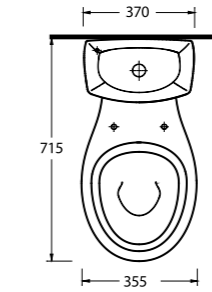

Altan Çıkışlı Klozet
15104 Rezervuar uyumludur.
Close coupled WC (S-Trap)
Compatible with 15104 cistern.