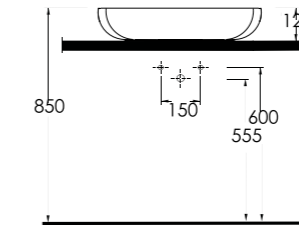

Aquasave Klozetler
6 Litre yerine 4 Litre
su ile etkin temizlik sağlar.

Aquasave significantly
reduces the water used
in flushing from 6 to 4 liters.

69611

69601

69213

69303