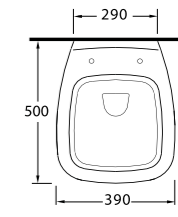

Asma Klozet
Gömme Rezervuar uyumludur.
Wall-mounted WC
Compatible with
concealed cistern.