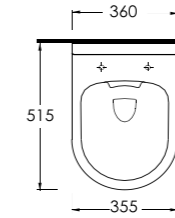

Kanalsız Asma Klozet
Gömme Rezervuar uyumludur.
Rimless Wall-mounted Wc
Compatible with concealed
cistern.