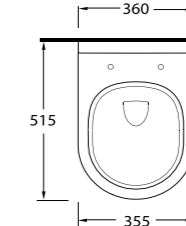

82353 Dropia

Kanalsız Asma Klozet
Gömme Rezervuar uyumludur.
Rimless Wall-mounted Wc
Compatible with concealed
cistern.

82313 Dropia

Compact Asma Klozet
Gömme Rezervuar uyumludur.
Wall-mounted WC
Compatible with concealed
cistern.