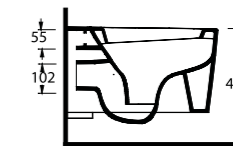

46303 Arna

Asma Klozet
Gömme Rezervuar uyumludur.
Wall-mounted WC
Compatible with
concealed cistern.

36303 Nysa

Asma Klozet
Gömme Rezervuar uyumludur.
Wall-mounted WC
Compatible with
concealed cistern.

86303 Alvona