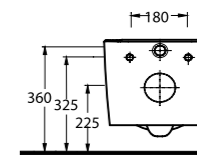

46303 Arna

Asma Klozet
Gömme Rezervuar uyumludur.
Wall-mounted WC
Compatible with
concealed cistern.

36303 Nysa

Asma Klozet
Gömme Rezervuar uyumludur.
Wall-mounted WC
Compatible with
concealed cistern.

86303 Alvona