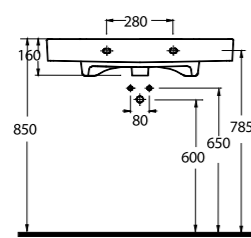

*Aquasave significantly
reduces the water used
in flushing from 6 to 4 liters.*

78303
Asma WC
Wall-mounted WC

78051

Lavabo
Banyo Mobilyası Uyumludur
Washbasin
Compatible with bathroom
furnitures.

78801

Lavabo
Banyo Mobilyası Uyumludur
Washbasin
Compatible with bathroom
furnitures.