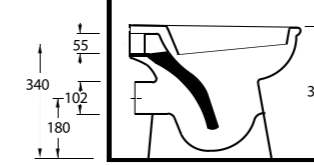

90603 Pınara