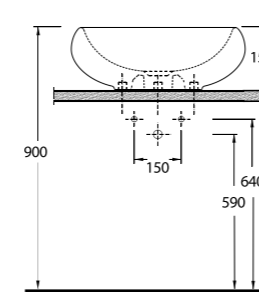

Lavabo
Banyo Mobilyası
uyumludur.
Washbasin
Compatible with bath-
room furnitures.