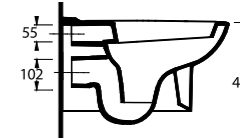

Asma Klozet
Gömme Rezervuar uyumludur.
Wall - Mounted WC
Compatible with concealed
cistern.