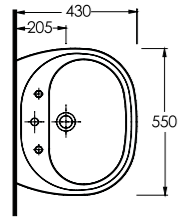

78601 Teos

Lavabo
78112 Tam Ayak ve
78312 Yarım Ayak uyumludur.
*Washbasin Compatible with
78312 half pedestal and
78112 full pedestal.*

Compact Lavabolar Compact Washbasins

10551 Likya

Oval Lavabo
10302 Yarım Ayak
uyumludur.
Oval Washbasin
Compatible with
10302 half pedestal.