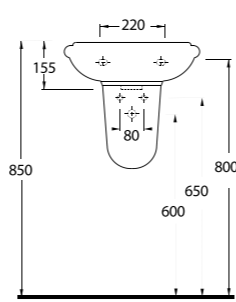

20501 Lissa

Oval Lavabo
20202 Yarım Ayak
uyumludur.
Oval Washbasin
Compatible with
20202 half pedestal.

20451 Lissa

Oval Lavabo
20202 Yarım Ayak
uyumludur.
Oval Washbasin
Compatible with
20202 half pedestal.