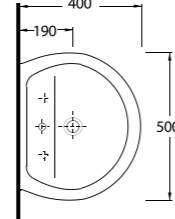

Oval Lavabo
20202 Yarım Ayak
uyumludur.
Oval Washbasin
Compatible with
20202 half pedestal.