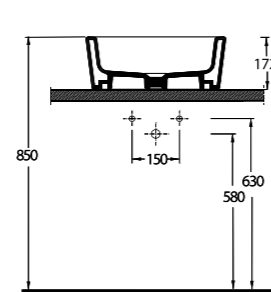

Lavabo
Banyo Mobilyası
uyumludur.
Washbasin
Compatible with bath-
room furnitures.