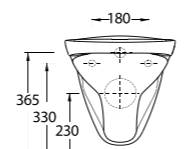

Asma Klozetler Wall Hung Closets

35303 Lagina

Asma Klozet
Gömme Rezervuar uyumludur.
Wall - Mounted WC
Compatible with concealed
cistern.

Asma Klozet
Gömme Rezervuar uyumludur.
Wall-mounted WC
Compatible with concealed
cistern.

Kanalsız Asma Klozet
Gömme Rezervuar uyumludur.
Rimless Wall-mounted WC
Compatible with concealed
cistern.

Asma Klozet
Gömme Rezervuar uyumludur.
Wall-Mounted WC
Compatible with concealed
cistern.

Cam Rezervuar Glass Cistern

EVB3291 Beyaz Cam Rezervuar Asma WC Uyumludur

White Glass Cistern Compatible with Wall-mounted WC

EVB3292 Siyah Cam Rezervuar Asma WC Uyumludur

Black Glass Cistern Compatible with Wall-mounted WC

EVB3293 Beyaz Cam Rezervuar Duvara Tam Dayalı WC Uyumludur

White Glass Cistern Compatible with Stand Alone Back to Wall WC

EVB3294 Siyah Cam Rezervuar Duvara Tam Dayalı WC Uyumludur

Black Glass Cistern Compatible with Stand Alone Back to Wall WC