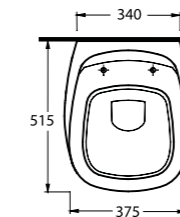

Asma Klozetler Wall Hung Closets

87303 Diamas

Asma Klozet
Gömme Rezervuar uyumludur.
Wall-mounted WC
Compatible with
concealed cistern.

56303 Sura

Asma Klozet
Gömme Rezervuar uyumludur.
Wall-mounted WC
Compatible with
concealed cistern.