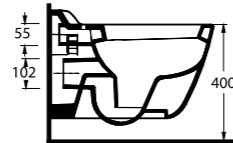

Nysa

Yuvarlatılmış köşeli hatları ile arzuladığınız sadeliği yakalayın.

Mobilya dolabı ile uyumlu batarya deliksiz ve yine mobilya dolabı ile uyumlu duvara monte edilebilen batarya delikli çanak lavabosu bulunan Nysa takımın yuvarlatılmış köşeli hattı, banyonuzdaki modern çizgiyi tamamlıyor. Ayrıca, gizli montajın yanı sıra kolay takılıp çıkarılabilen ve yavaş kapanan klozet kapağı ise beklediğiniz konforu sağlıyor.

Bathrooms get the desired simplicity with the rounded shapes of Nysa.

Nysa set with the rounded shape that include washbasin alternatives as washbasin without tap hole and compatible with bathroom furnitures either bowl washbasin compatible with bathroom furnitures and wall mounted will complete the contemporary design in the bathrooms. Beside concealed assembling, Nysa will provide the expected comfort with easy assembling and soft close seat cover.

www.egevitrifiye.com