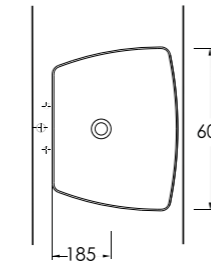

Aquasave Klozetler
6 Litre yerine 4 Litre
su ile etkin temizlik sağlar.

Aquasave significantly
reduces the water used
in flushing from 6 to 4 liters.

69611

69601

69213

69303