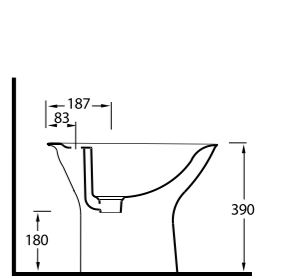

Kapya

Kapya

Aquasave Klozetler
6 Litre yerine 4 Litre
su ile etkin temizlik sağlar.

*Aquasave significantly
reduces the water used
in flushing from 6 to 4 liters.*

15103 - 15104
Altan çıkışlı klozet, Rezervuar
Close coupled Wc (S-Trap) with cistern

15601

Lavabo
15102 Tam Ayak ve
16302 Yarım Ayak uyumludur.
Washbasin
Compatible with 16302 half pedestal
and 15102 full pedestal.

15103

Altan Çıkışlı Klozet
15104 Rezervuar uyumludur.
Close coupled WC (S-Trap)
Compatible with 15104 cistern.

15203

Arkadan Çıkışlı Klozet
15104 Rezervuar uyumludur.
Close coupled WC (P-Trap)
Compatible with 15104 cistern.

60105

Yerden Bide
Floor-mounted bidet