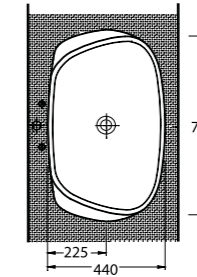

Batarya Deliksiz Lavabo
Banyo Mobilyası uyumludur.
Bowl Washbasin
without tap hole
Compatible with bathroom
furnitures.