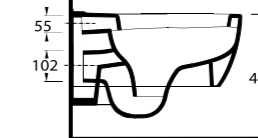

Compact Asma Klozet
Gömme Rezervuar uyumludur.
Wall-mounted WC
Compatible with concealed
cistern.