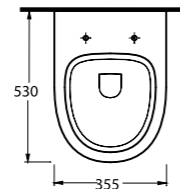

85303 Harpasa

Asma Klozet
Gömme Rezervuar uyumludur
Wall-Mounted WC
Compatible with concealed
cistern.

78303 Teos

Asma Klozet
Gömme Rezervuar uyumludur.
Wall-Mounted WC
Compatible with concealed
cistern.