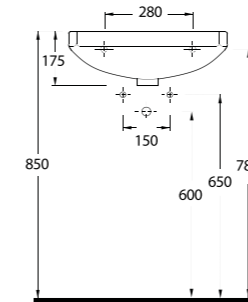

Compact Lavabolar Compact Washbasins

91501 Lissa

Köşeli Lavabo
Cornered Washbasin