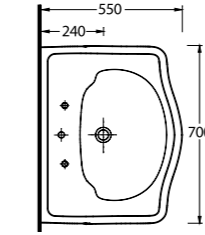

Zeugma

Zeugma

45701 - 45102
70 cm Lavabo Kolon Ayak
Washbasin 70cm compatible with full-pedestal

45103 - 45104
Altan Çıkışlı Klozet Rezervuar
Close coupled WC compatible with cistern

45701

Lavabo
45102 Tam Ayak uyumludur.
Washbasin
Compatible with 45102
full-pedestal