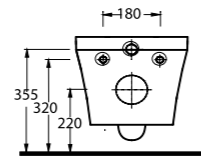

85303 Harpasa

Asma Klozet
Gömme Rezervuar uyumludur
Wall-Mounted WC
Compatible with concealed
cistern.

78303 Teos

Asma Klozet
Gömme Rezervuar uyumludur.
Wall-Mounted WC
Compatible with concealed
cistern.