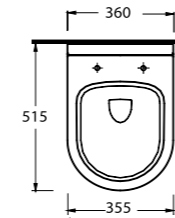

76303 Mythos

Asma Klozet
Gömme Rezervuar uyumludur.
Wall-mounted WC
Compatible with concealed
cistern.

Asma Klozetler Wall Hung Closets

82303 Dropia

Asma Klozet
Gömme Rezervuar uyumludur.
Wall-mounted WC
Compatible with concealed
cistern.