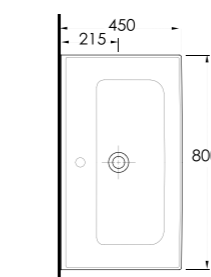

35731

Lagina 70 cm İnce Bantlı Lavabo Mobilya uyumludur.
Slim Band Washbasin Compatible with bathroom furnitures.

35631

Lagina 60 cm İnce Bantlı Lavabo Mobilya uyumludur.
Slim Band Washbasin Compatible with bathroom furnitures.