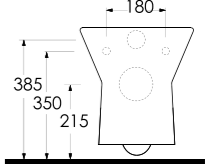

Zela

Zela

*Aquasave Klozetler
6 Litre yerine 4 Litre
su ile etkin temizlik sağlar.*

*Aquasave significantly
reduces the water used
in flushing from 6 to 4 liters.*

67611

Batarya Delikli Lavabo
Banyo Mobilyası uyumludur.
Bowl Washbasin with tap hole
Compatible with bathroom
furnitures.

67601

Batarya Deliksiz Lavabo
Banyo Mobilyası uyumludur.
Bowl Washbasin without tap hole
Compatible with bathroom
furnitures.

67403 - 67104

Duvara Tam Dayalı Klozet
67104 Rezervuar uyumludur.
Back to wall WC
Compatible with 67104
cistern.

67213

**Duvara Tam Dayalı Tek
Parça Klozet**
Stand Alone Back to Wall WC

67303

Asma Klozet
Gömme Rezervuar uyumludur.
Wall-mounted WC
Compatible with concealed
cistern.