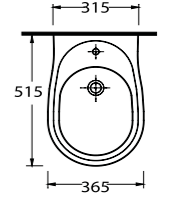

Likya

Aquasave Klozetler
6 Litre yerine 4 Litre
su ile etkin temizlik sağlar.

Aquasave significantly
reduces the water used
in flushing from 6 to 4 liters.

Likya

10601

12403

10303

10105

10205