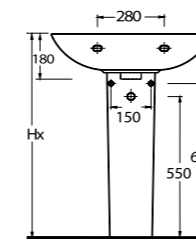

Aquasave significantly
reduces the water used
in flushing from 6 to 4 liters.

10205
Asma Bide
Wall-mounted bidet

Likya

10601

Lavabo
10102 Tam Ayak ve
10302 Yarım Ayak uyumludur.
Washbasin
Compatible with
10302 half pedestal and
10102 full pedestal.