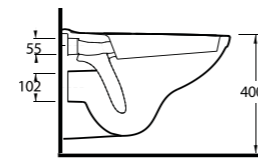

Asma Klozetler Wall Hung Closets

35303 Lagina

Asma Klozet
Gömme Rezervuar uyumludur.
Wall - Mounted WC
Compatible with concealed
cistern.

Asma Klozet
Gömme Rezervuar uyumludur.
Wall-mounted WC
Compatible with concealed
cistern.

Kanalsız Asma Klozet
Gömme Rezervuar uyumludur.
Rimless Wall-mounted WC
Compatible with concealed
cistern.

Asma Klozet
Gömme Rezervuar uyumludur.
Wall-Mounted WC
Compatible with concealed
cistern.

Cam Rezervuar Glass Cistern

EVB3291 Beyaz Cam Rezervuar Asma WC Uyumludur

White Glass Cistern Compatible with Wall-mounted WC

EVB3292 Siyah Cam Rezervuar Asma WC Uyumludur

Black Glass Cistern Compatible with Wall-mounted WC

EVB3293 Beyaz Cam Rezervuar Duvara Tam Dayalı WC Uyumludur

White Glass Cistern Compatible with Stand Alone Back to Wall WC

EVB3294 Siyah Cam Rezervuar Duvara Tam Dayalı WC Uyumludur

Black Glass Cistern Compatible with Stand Alone Back to Wall WC