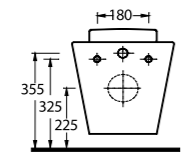

Asma Klozet
Gömme Rezervuar uyumludur
Wall-Mounted WC
Compatible with concealed
cistern.