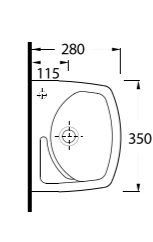

Compact Lavabolar Compact Washbasins

10551 Likya

Oval Lavabo
10302 Yarım Ayak
uyumludur.
Oval Washbasin
Compatible with
10302 half pedestal.

10501 Likya

Oval Lavabo
10202 Yarım Ayak
uyumludur.
Oval Washbasin
Compatible with
10202 half pedestal.

10451 Likya

Oval Lavabo
10202 Yarım Ayak
uyumludur.
Oval Washbasin
Compatible with
10202 half pedestal.

20501 Lissa

Oval Lavabo
20202 Yarım Ayak
uyumludur.
Oval Washbasin
Compatible with
20202 half pedestal.

20451 Lissa

Oval Lavabo
20202 Yarım Ayak
uyumludur.
Oval Washbasin
Compatible with
20202 half pedestal.

Compact Lavabolar Compact Washbasins

91501 Lissa

Köşeli Lavabo
Cornered Washbasin

91451 Lissa

Köşeli Lavabo
Cornered Washbasin

91351 Lissa

Köşeli Lavabo
Cornered Washbasin

38451 Olympos

Köşe Lavabo
Cornered washbasin