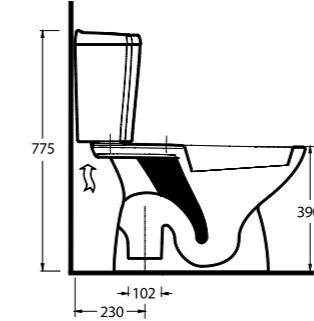

Altan Çıkışlı Klozet
15104 Rezervuar uyumludur.
Close coupled WC (S-Trap)
Compatible with 15104 cistern.