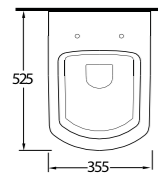

Asma Klozet
Gömme Rezervuar uyumludur.
Wall-mounted WC
Compatible with concealed
cistern.