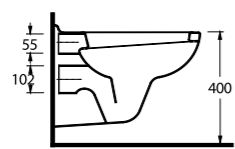

Asma Klozetler Wall Hung Closets

35303 Lagina

Asma Klozet
Gömme Rezervuar uyumludur.
Wall - Mounted WC
Compatible with concealed
cistern.

Asma Klozet
Gömme Rezervuar uyumludur.
Wall-mounted WC
Compatible with concealed
cistern.

Kanalsız Asma Klozet
Gömme Rezervuar uyumludur.
Rimless Wall-mounted WC
Compatible with concealed
cistern.

Asma Klozet
Gömme Rezervuar uyumludur.
Wall-Mounted WC
Compatible with concealed
cistern.

Cam Rezervuar Glass Cistern

EVB3291 Beyaz Cam Rezervuar Asma WC Uyumludur

White Glass Cistern Compatible with Wall-mounted WC

EVB3292 Siyah Cam Rezervuar Asma WC Uyumludur

Black Glass Cistern Compatible with Wall-mounted WC

EVB3293 Beyaz Cam Rezervuar Duvara Tam Dayalı WC Uyumludur

White Glass Cistern Compatible with Stand Alone Back to Wall WC

EVB3294 Siyah Cam Rezervuar Duvara Tam Dayalı WC Uyumludur

Black Glass Cistern Compatible with Stand Alone Back to Wall WC