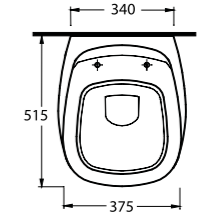

Aquasave Klozetler
6 Litre yerine 4 Litre
su ile etkin temizlik sağlar.

Aquasave significantly
reduces the water used
in flushing from 6 to 4 liters.

56711

Batarya Delikli Lavabo
Banyo Mobilyası uyumludur.
Bowl Washbasin
with tap hole
Compatible with bathroom
furnitures.

56701

Batarya Deliksiz Lavabo
Banyo Mobilyası uyumludur.
Bowl Washbasin
without tap hole
Compatible with bathroom
furnitures.

56303

Asma Klozet
Gömme Rezervuar uyumludur.
Wall-mounted WC
Compatible with concealed
cistern.