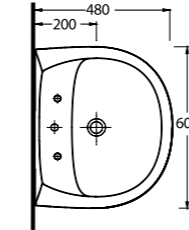

Lavabo
15102 Tam Ayak ve
16302 Yarım Ayak uyumludur.
Washbasin
Compatible with 16302 half pedestal
and 15102 full pedestal.