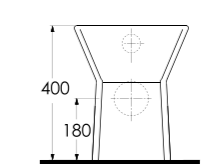

Zela

Zela

*Aquasave Klozetler
6 Litre yerine 4 Litre
su ile etkin temizlik sağlar.*

*Aquasave significantly
reduces the water used
in flushing from 6 to 4 liters.*

67611

Batarya Delikli Lavabo
Banyo Mobilyası uyumludur.
Bowl Washbasin with tap hole
Compatible with bathroom
furnitures.

67601

Batarya Deliksiz Lavabo
Banyo Mobilyası uyumludur.
Bowl Washbasin without tap hole
Compatible with bathroom
furnitures.

67403 - 67104

Duvara Tam Dayalı Klozet
67104 Rezervuar uyumludur.
Back to wall WC
Compatible with 67104
cistern.

67213

**Duvara Tam Dayalı Tek
Parça Klozet**
Stand Alone Back to Wall WC

67303

Asma Klozet
Gömme Rezervuar uyumludur.
Wall-mounted WC
Compatible with concealed
cistern.