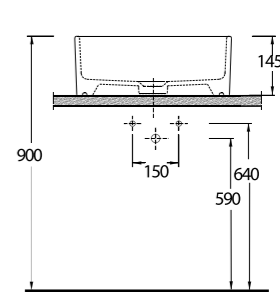

Lavabo
Banyo Mobilyası
uyumludur.
Washbasin
Compatible with bath-
room furnitures.