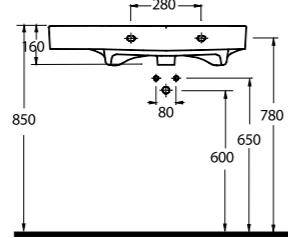

Lavabo Sol Etajerli
Banyo Mobilyası Uyumludur
Asymmetric Washbasin
Compatible with bathroom
furnitures.