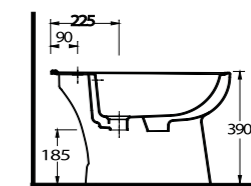

Likya

Aquasave Klozetler
6 Litre yerine 4 Litre
su ile etkin temizlik sağlar.

Aquasave significantly
reduces the water used
in flushing from 6 to 4 liters.

Likya

10601

12403

10303

10105

10205