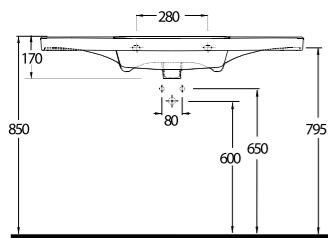

34051

Dikdörtgen Etajerli Tezgah Lavabo
Banyo Mobilyası uyumludur.
*Rectangular With Shelf Countertop
Washbasin Compatible with bathroom
furnitures.*

34901

Dikdörtgen Etajerli Tezgah Lavabo
Banyo Mobilyası uyumludur.
*Rectangular With Shelf Countertop
Washbasin Compatible with bathroom
furnitures.*

34651

Dikdörtgen Etajerli Tezgah Lavabo
Banyo Mobilyası uyumludur.
*Rectangular With Shelf Countertop
Washbasin Compatible with bathroom
furnitures.*

34601

Dikdörtgen Yarım Tezgah Üstü Lavabo
Banyo Mobilyası uyumludur.
*Rectangular
Semi Recessed
Compatible with bathroom furnitures.*

Tezgah Lavabolar

Undercounter / Countertop Washbasins

Pınara Serisinde, tezgah altı olarak kullanılan oval formda, 3 farklı ebatta ürün bulunuyor. Dikdörtgen formda 2 farklı ebatta tasarlanmış tezgah altı lavabolar ise, farklı ve modern bir seçenek olarak göze çarpıyor.

There are 3 different types in Pınara serie, which are used as undercounter washbasins in oval form.