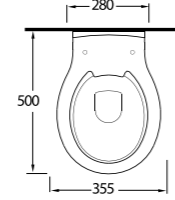

10303 Likya

Asma Klozet
Gömme Rezervuar uyumludur.
Wall-mounted WC
Compatible with concealed
cistern.

53303 Alia

Kanalsız Asma Klozet
Gömme Rezervuar uyumludur.
Rimless Wall-mounted WC
Compatible with concealed
cistern.