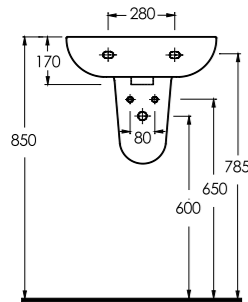

78601 Teos

Lavabo
78112 Tam Ayak ve
78312 Yarım Ayak uyumludur.
*Washbasin Compatible with
78312 half pedestal and
78112 full pedestal.*

Compact Lavabolar Compact Washbasins

10551 Likya

Oval Lavabo
10302 Yarım Ayak
uyumludur.
Oval Washbasin
Compatible with
10302 half pedestal.