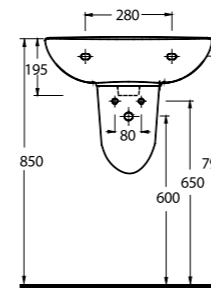

Lavabo
15102 Tam Ayak ve
16302 Yarım Ayak uyumludur.
Washbasin
Compatible with 16302 half pedestal
and 15102 full pedestal.