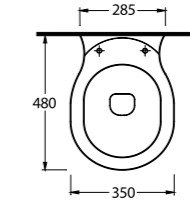

Likya

Aquasave Klozetler
6 Litre yerine 4 Litre
su ile etkin temizlik sağlar.

Aquasave significantly
reduces the water used
in flushing from 6 to 4 liters.

Likya

10601

12403

10303

10105

10205