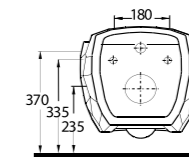

Asma Klozet
Gömme Rezervuar uyumludur.
Wall-mounted WC
Compatible with concealed
cistern.