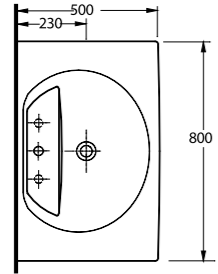

Aquasave significantly
reduces the water used
in flushing from 6 to 4 liters.

85205

Asma Bide
Wall-mounted Bidet

85801

Lavabo
85302 Yarım Ayak ve
Banyo Mobilyası uyumludur.
Washbasin
Compatible with
85302 half pedestal and
bathroom furnitures.