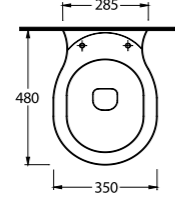

Asma Klozetler Wall Hung Closets

35303 Lagina

Asma Klozet
Gömme Rezervuar uyumludur.
Wall - Mounted WC
Compatible with concealed
cistern.

Asma Klozet
Gömme Rezervuar uyumludur.
Wall-mounted WC
Compatible with concealed
cistern.

Kanalsız Asma Klozet
Gömme Rezervuar uyumludur.
Rimless Wall-mounted WC
Compatible with concealed
cistern.

Asma Klozet
Gömme Rezervuar uyumludur.
Wall-Mounted WC
Compatible with concealed
cistern.

Cam Rezervuar Glass Cistern

EVB3291 Beyaz Cam Rezervuar Asma WC Uyumludur

White Glass Cistern Compatible with Wall-mounted WC

EVB3292 Siyah Cam Rezervuar Asma WC Uyumludur

Black Glass Cistern Compatible with Wall-mounted WC

EVB3293 Beyaz Cam Rezervuar Duvara Tam Dayalı WC Uyumludur

White Glass Cistern Compatible with Stand Alone Back to Wall WC

EVB3294 Siyah Cam Rezervuar Duvara Tam Dayalı WC Uyumludur

Black Glass Cistern Compatible with Stand Alone Back to Wall WC