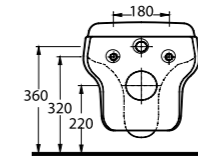

Asma Klozet
Gömme Rezervuar uyumludur.
Wall-mounted WC
Compatible with
concealed cistern.