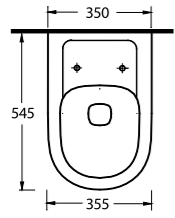

72303 Tyana

Asma Klozet
Gömme Rezervuar uyumludur.
Wall - Mounted WC
Compatible with concealed
cistern.

Asma Klozetler Wall Hung Closets

35303 Lagina

Asma Klozet
Gömme Rezervuar uyumludur.
Wall - Mounted WC
Compatible with concealed
cistern.