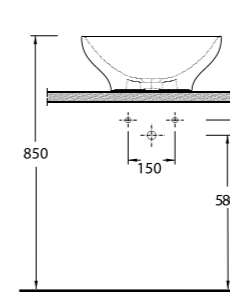

Lavabo
Banyo Mobilyası
uyumludur.
Washbasin
Compatible with bath-
room furnitures.