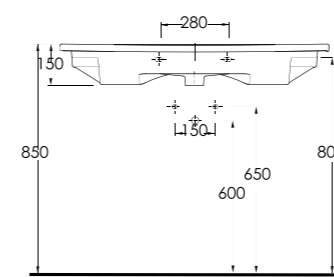

35731

Lagina 70 cm İnce Bantlı Lavabo Mobilya uyumludur.
Slim Band Washbasin Compatible with bathroom furnitures.

35631

Lagina 60 cm İnce Bantlı Lavabo Mobilya uyumludur.
Slim Band Washbasin Compatible with bathroom furnitures.