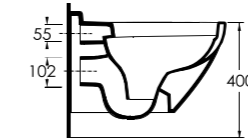

Kanalsız Asma Klozet
Gömme Rezervuar uyumludur.
Rimless Wall-mounted Wc
Compatible with concealed
cistern.