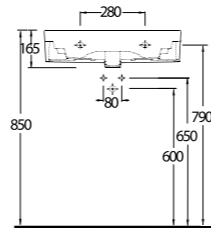

34051

Dikdörtgen Etajerli Tezgah Lavabo
Banyo Mobilyası uyumludur.
*Rectangular With Shelf Countertop
Washbasin Compatible with bathroom
furnitures.*

34901

Dikdörtgen Etajerli Tezgah Lavabo
Banyo Mobilyası uyumludur.
*Rectangular With Shelf Countertop
Washbasin Compatible with bathroom
furnitures.*

34651

Dikdörtgen Etajerli Tezgah Lavabo
Banyo Mobilyası uyumludur.
*Rectangular With Shelf Countertop
Washbasin Compatible with bathroom
furnitures.*

34601

Dikdörtgen Yarım Tezgah Üstü Lavabo
Banyo Mobilyası uyumludur.
*Rectangular
Semi Recessed
Compatible with bathroom furnitures.*

Tezgah Lavabolar

Undercounter / Countertop Washbasins

Pınara Serisinde, tezgah altı olarak kullanılan oval formda, 3 farklı ebatta ürün bulunuyor. Dikdörtgen formda 2 farklı ebatta tasarlanmış tezgah altı lavabolar ise, farklı ve modern bir seçenek olarak göze çarpıyor.

There are 3 different types in Pınara serie, which are used as undercounter washbasins in oval form.