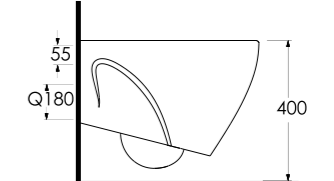

Aquasave Klozetler
6 Litre yerine 4 Litre
su ile etkin temizlik sağlar.

Aquasave significantly
reduces the water used
in flushing from 6 to 4 liters.

69611

69601

69213

69303