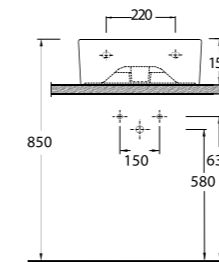

Lavabo
Banyo Mobilyası
uyumludur.
Washbasin
Compatible with
bathroom furnitures.