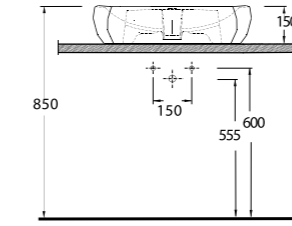

Batarya Delikli Lavabo
Banyo Mobilyası uyumludur.
Bowl Washbasin with tap hole
Compatible with bathroom
furnitures.