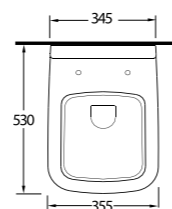

Asma Klozet
Gömme Rezervuar uyumludur.
Wall-mounted WC
Compatible with concealed
cistern.