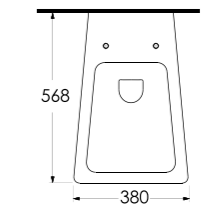

Zela

Zela

*Aquasave Klozetler
6 Litre yerine 4 Litre
su ile etkin temizlik sağlar.*

*Aquasave significantly
reduces the water used
in flushing from 6 to 4 liters.*

67611

Batarya Delikli Lavabo
Banyo Mobilyası uyumludur.
Bowl Washbasin with tap hole
Compatible with bathroom
furnitures.

67601

Batarya Deliksiz Lavabo
Banyo Mobilyası uyumludur.
Bowl Washbasin without tap hole
Compatible with bathroom
furnitures.

67403 - 67104

Duvara Tam Dayalı Klozet
67104 Rezervuar uyumludur.
Back to wall WC
Compatible with 67104
cistern.

67213

**Duvara Tam Dayalı Tek
Parça Klozet**
Stand Alone Back to Wall WC

67303

Asma Klozet
Gömme Rezervuar uyumludur.
Wall-mounted WC
Compatible with concealed
cistern.