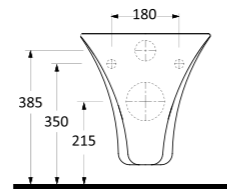

Kanalsız Asma Klozet
Gömme Rezervuar uyumludur.
Rimless Wall-mounted WC
Compatible with concealed
cistern.