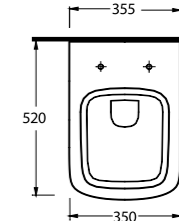

Asma Klozet
Gömme Rezervuar uyumludur.
Wall - Mounted WC
Compatible with concealed
cistern.