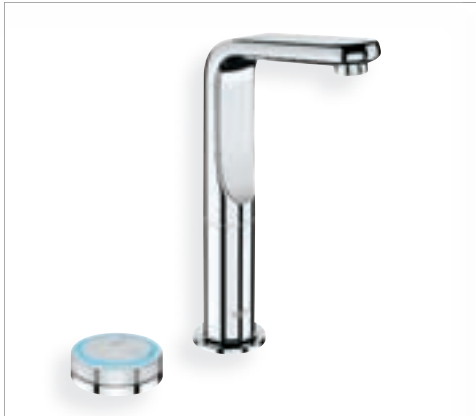

Basin

Wall-mounted and deck-mounted basin spouts are combined with the digital controller, which can be positioned on the wall or on the ceramic.

Bidet

Deck-mounted bidet spouts complete the collection. Use the memory function to save your preferred combination of water temperature and flow.

GROHE Digital®

GROHE EcoJoy®

GROHE StarLight®

GROHE TurboStat®

GROHE CoolTouch®

GROHE DreamSpray®

36 277 000 1 2 3 4 5 6 7
Digital basin mixer

36 278 000 1 2 3 4 5 6 7
Digital basin mixer
wall mounted