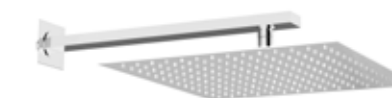

art. 15288
Braccio parete rettangolare con soffione
ottone quadro DN 300X300 mm
Wall mounted rectangular shower arm with
300X300 mm brass shower head square

- Oro/Gold.....€ 545,00
- Nero/Black.....€ 542,00