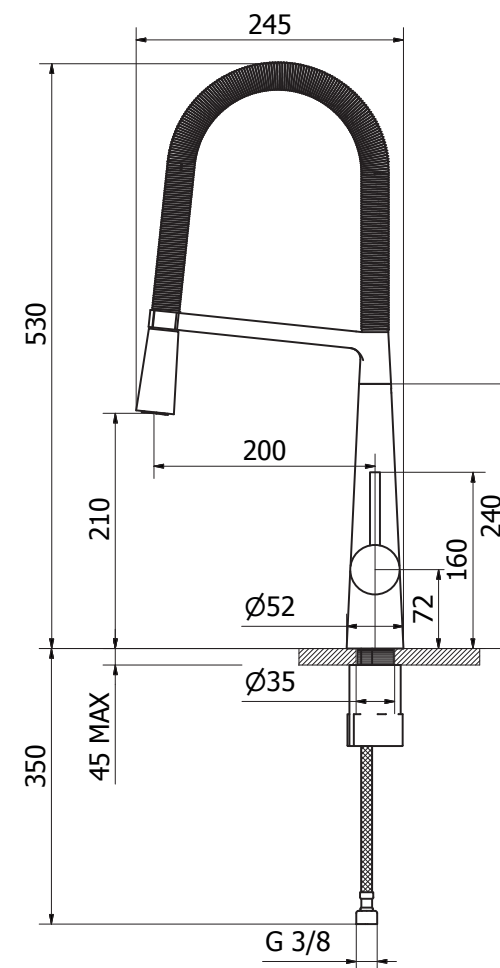

### FINISHES

Chrome

...11

technical drawing

## 17506

Miscelatore lavello con doccia estraibile  
*Conical sink mixer with pull-out shower*