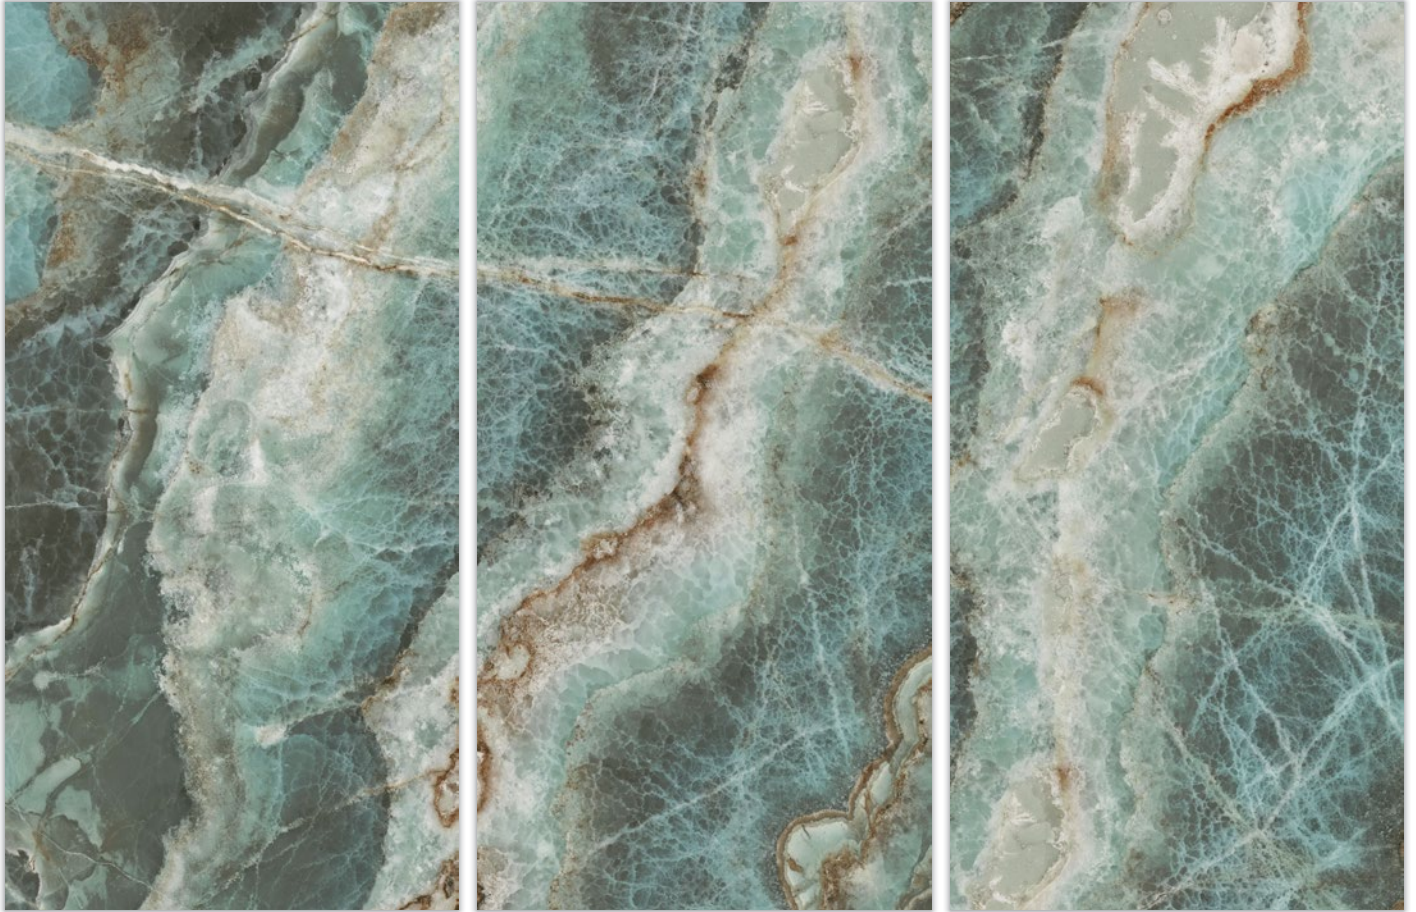

600X1200GRP05PAR
60x120 - 24"x48" Green Full Polished Rectified