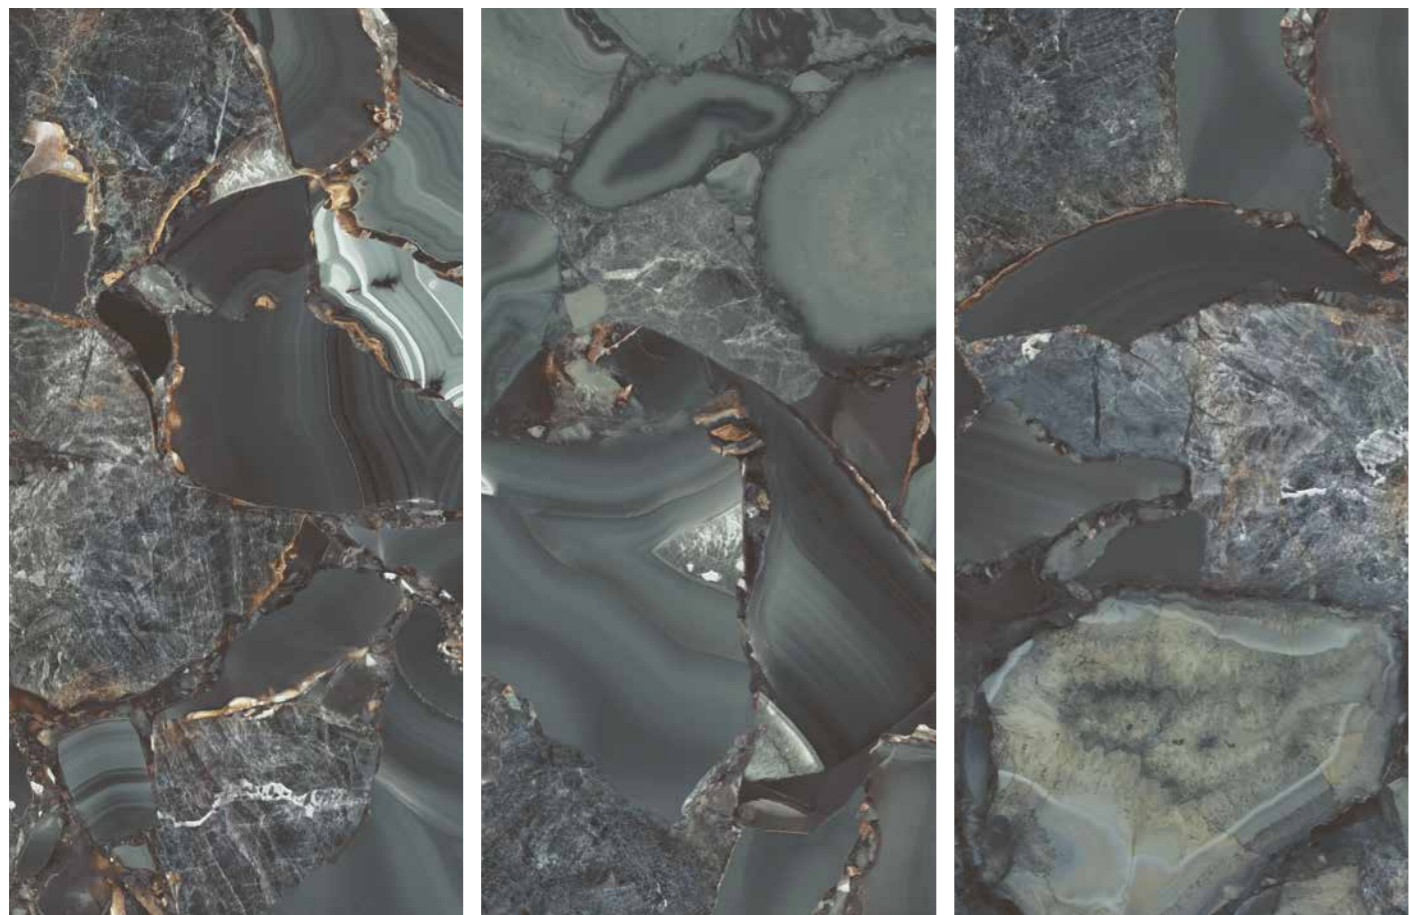

AVENTURIN

600X1200AVT05PAR
60x120 Green Full Polished Rectified