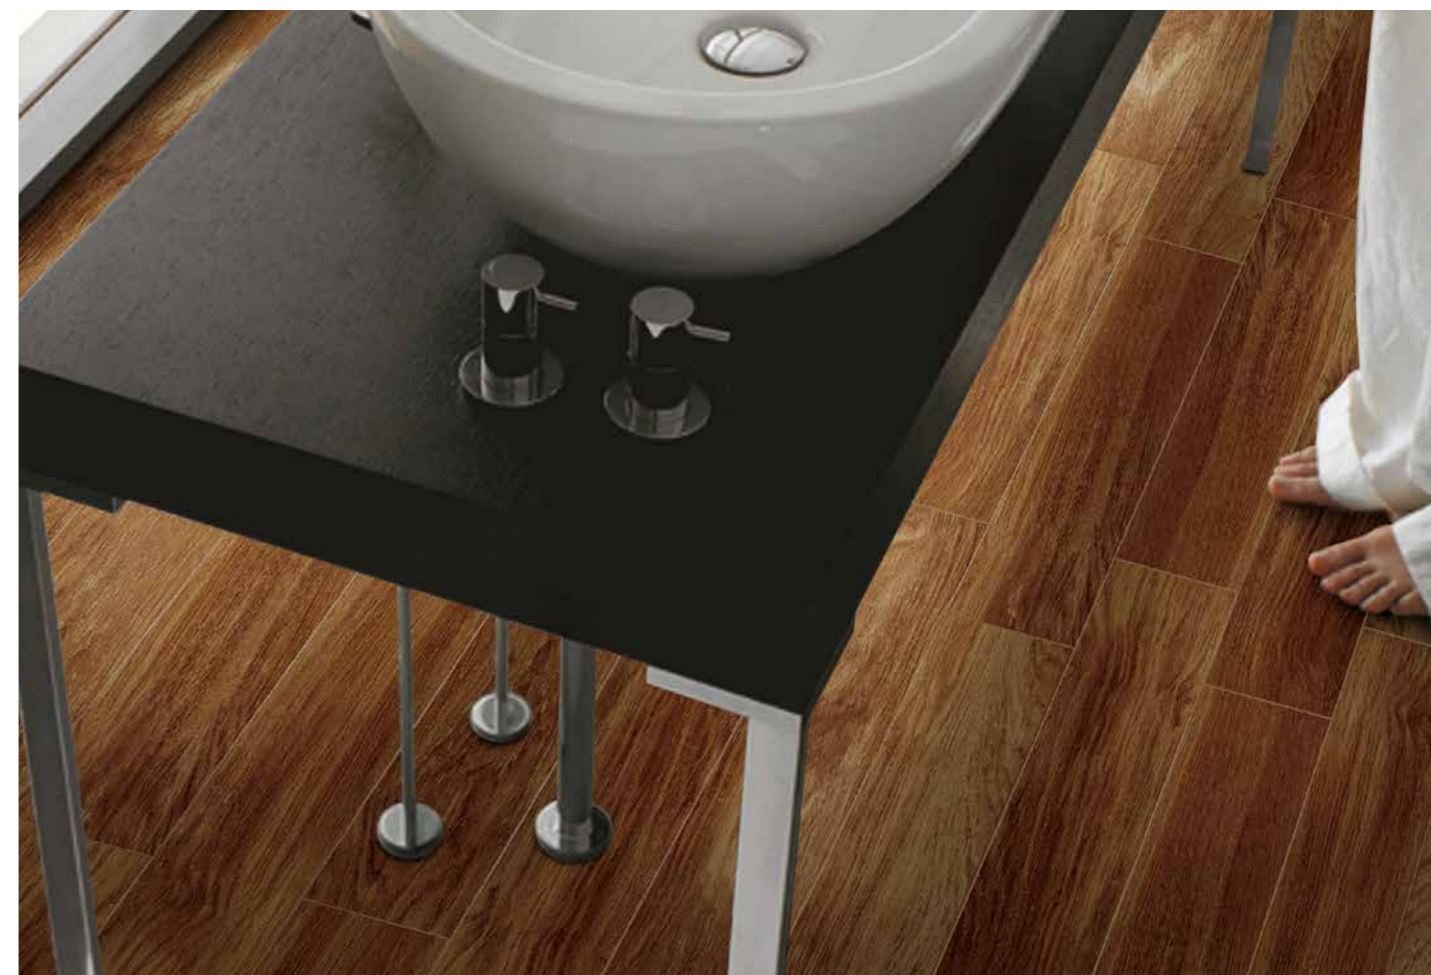

MONTEVERDE

SANDAL WOOD