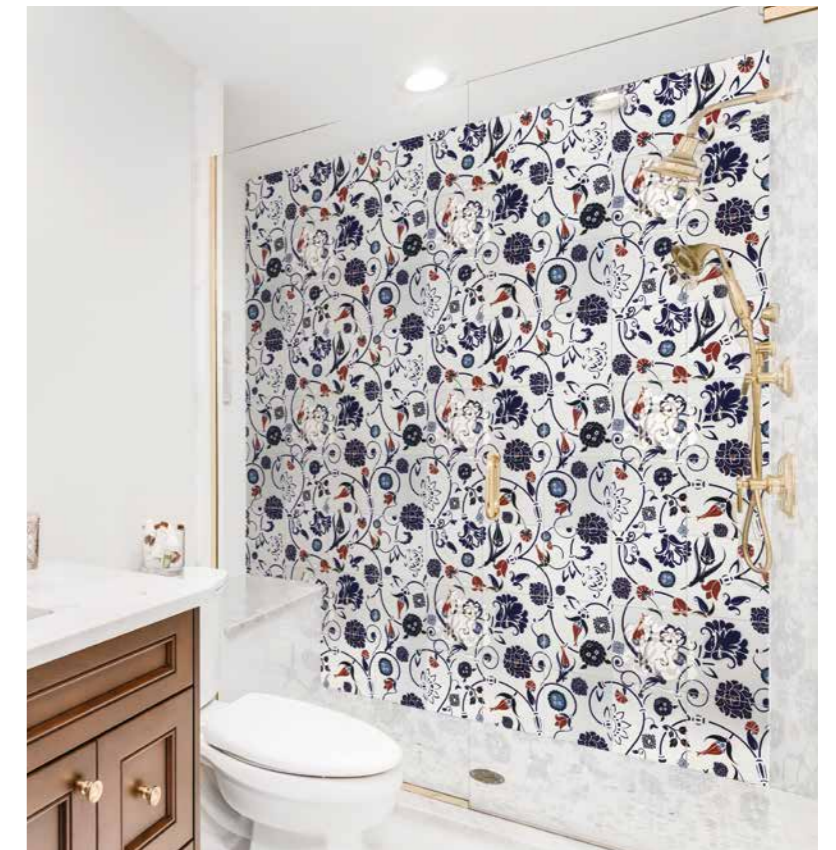

BUQERIA

MIHRIMAH

FERIS