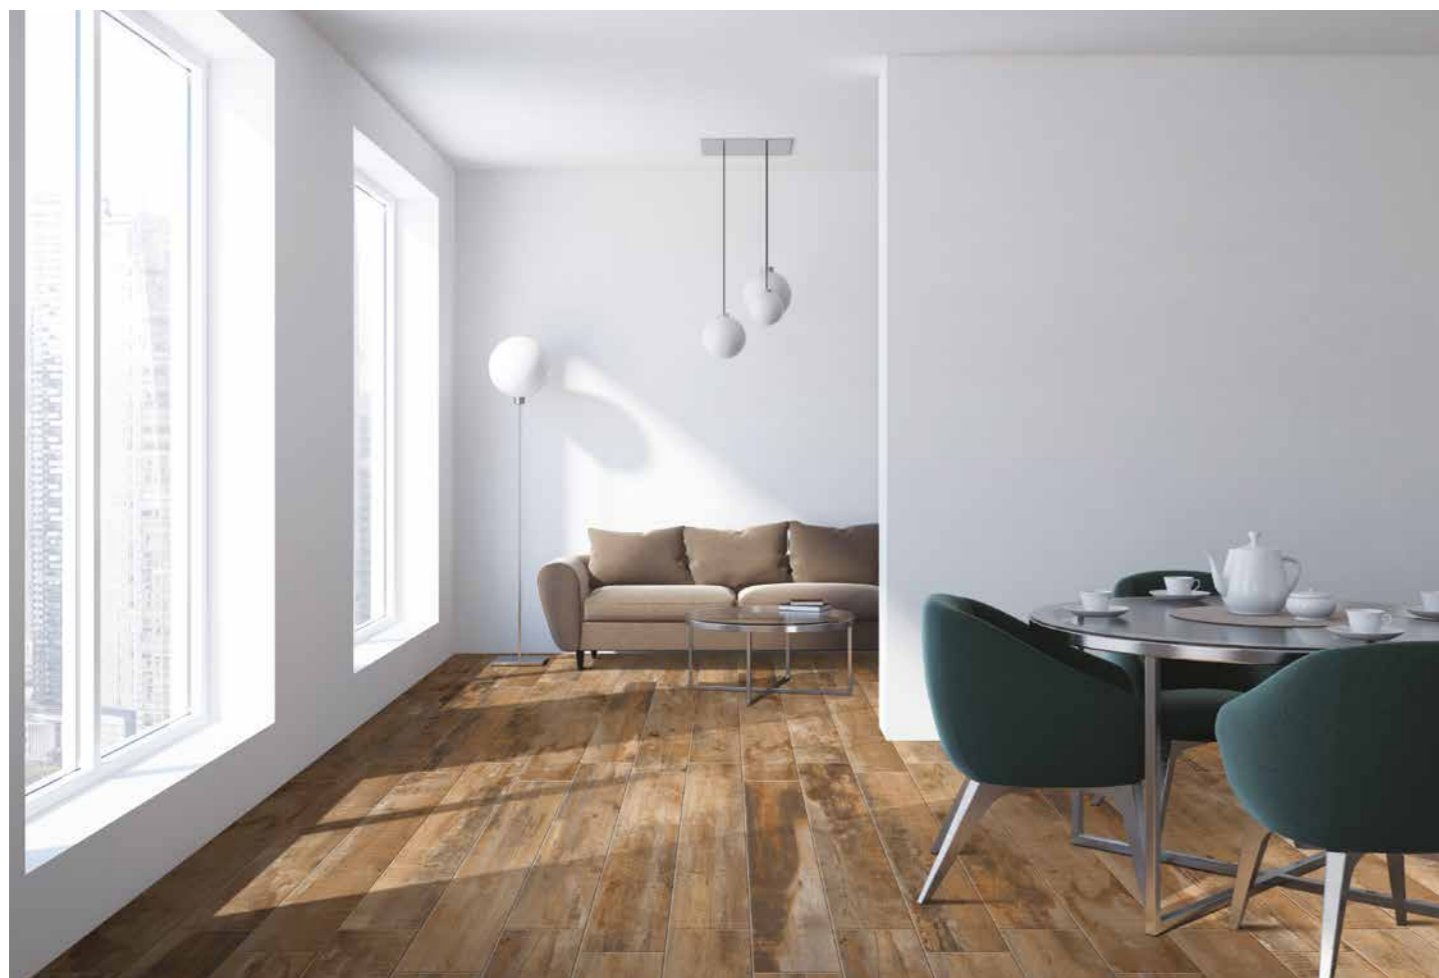

GEORGE TOWN

LAKWOOD

200X1200LKW79
20x120 Natural