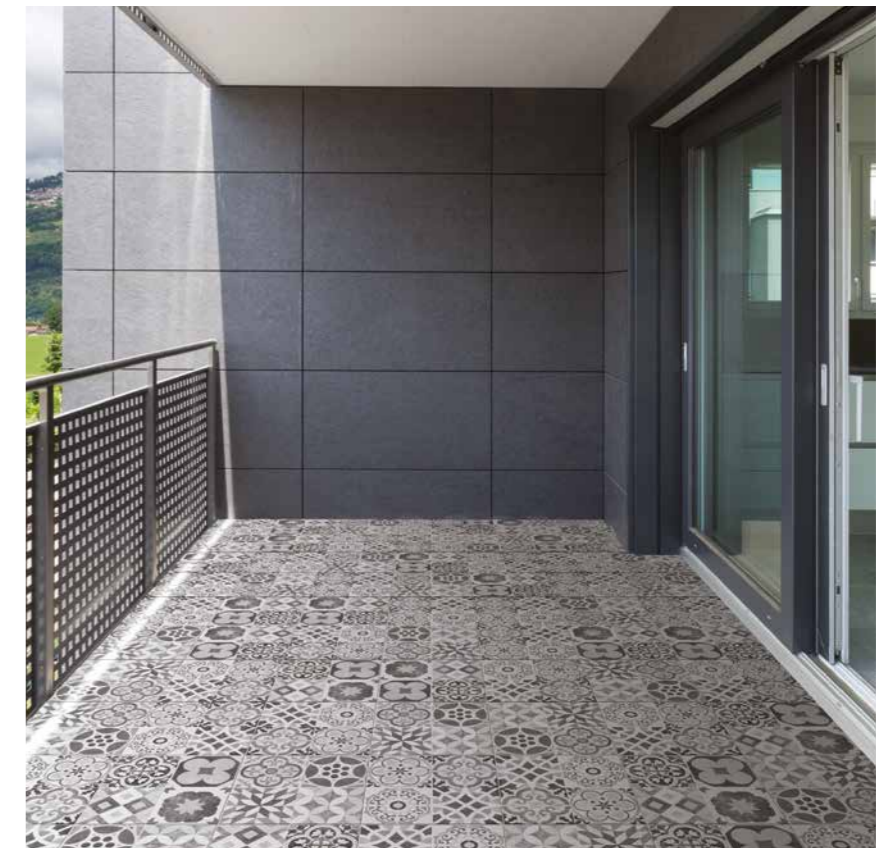

CORTLAND

DECOR

FRESCO

HALIKARNAS