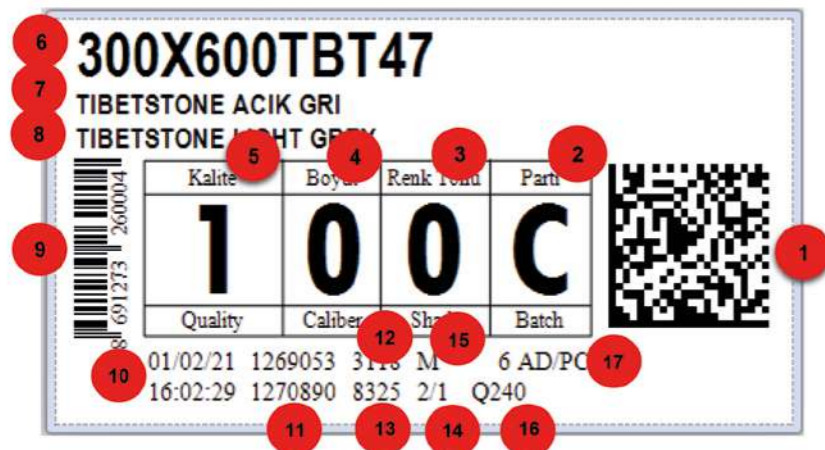

Box Label New Version

No	Description
1	Barcode.
2	Production batch number. There may be slight difference between production parties. Tiles with different batch numbers shall not be applied in the same area!!!
3	Shade Codes: (0) Center (+1) Dark (+2) Darker (-1) Light (-2) Lighter Tiles with different shade codes shall not be applied in the same area!!!
4	Caliber Code. Tiles with different caliber codes shall not be applied in the same area!!!

No	Description
5	Quality.
6	Product Code.
7	Product Definition (Turkish).
8	Product Definition (English).
9	EAN 13 Code.
10	Production Date.
11	Work order numbers. It is used to provide production traceability.
12	Packing Details.
13	Production Operator Code.
14	Production Department Code.
15	Packing Type: (Manual/Automatic)
16	Quantity on Pallet.
17	Quantity in Box.

Shade Variation