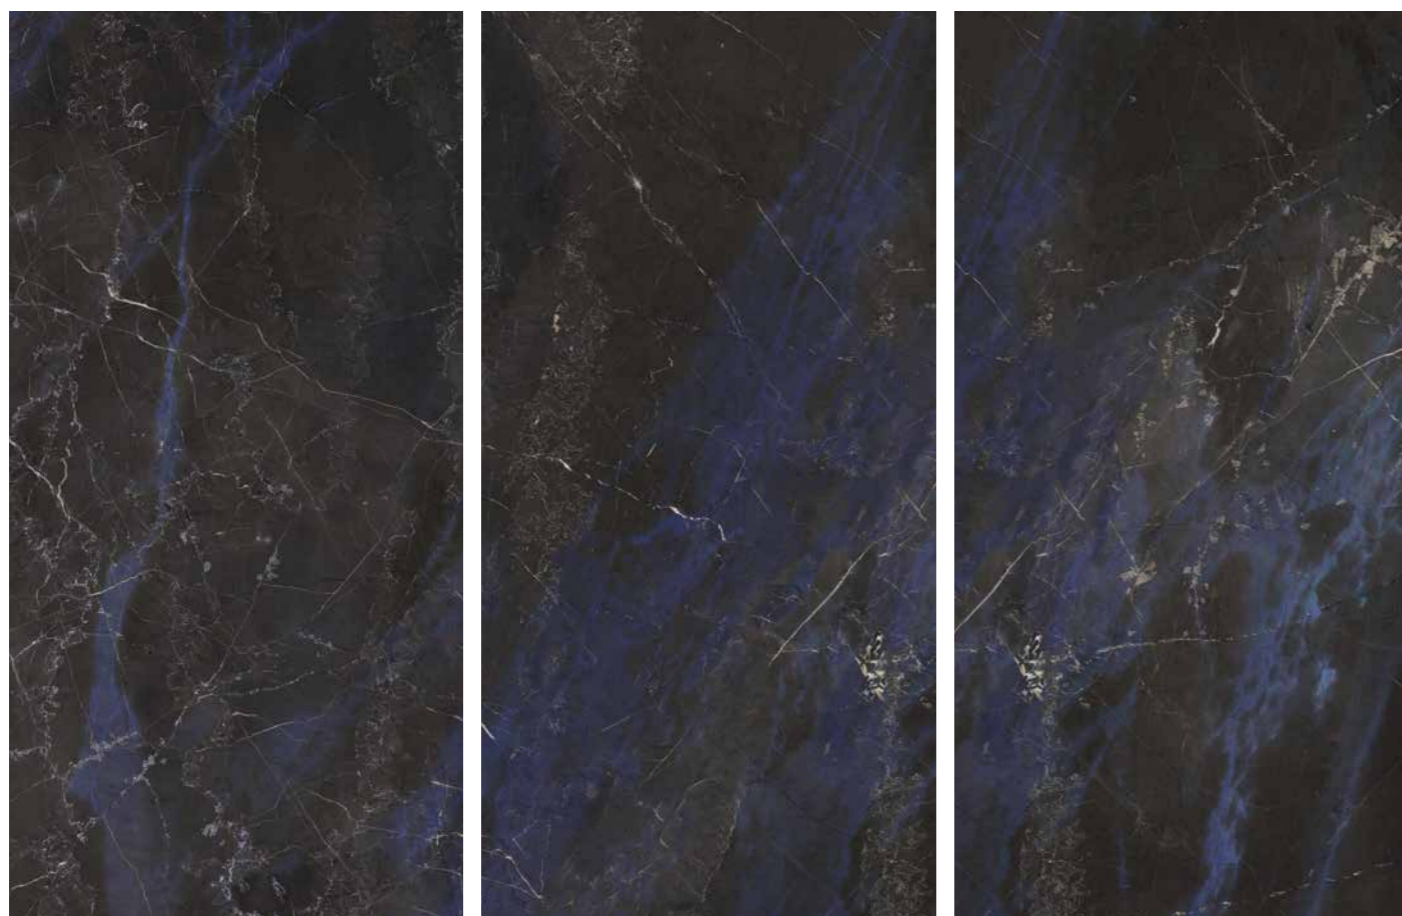

SAPPHIRE

600X1200SPH93PAR
60x120 Black Full Polished Rectified