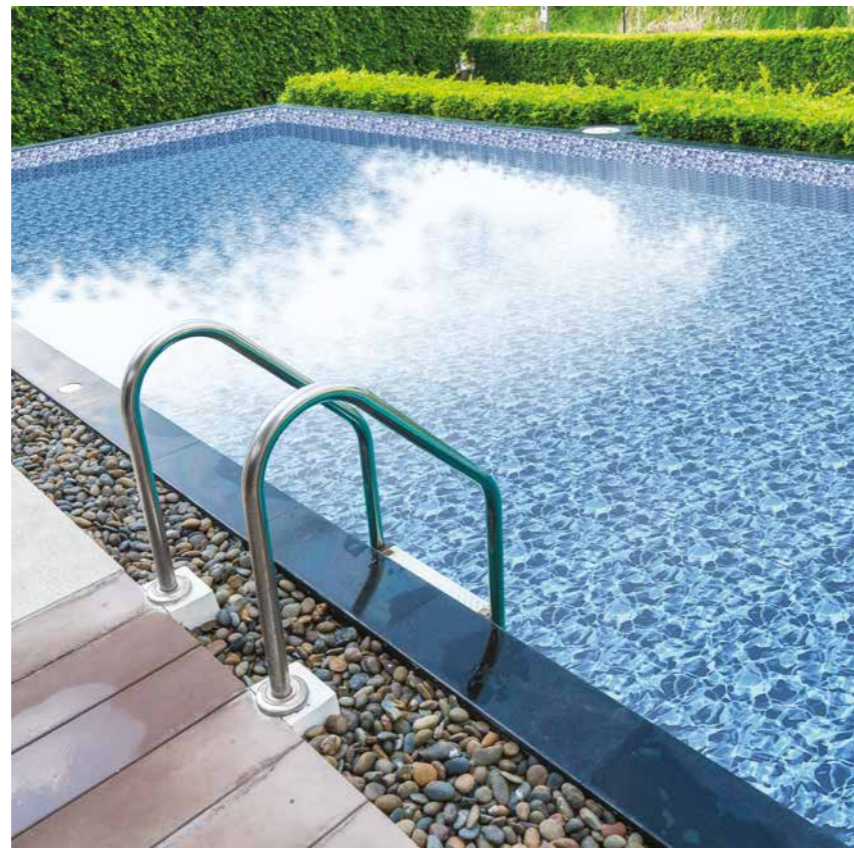

ALMONDO

TAHITI

MEDITERRANEAN