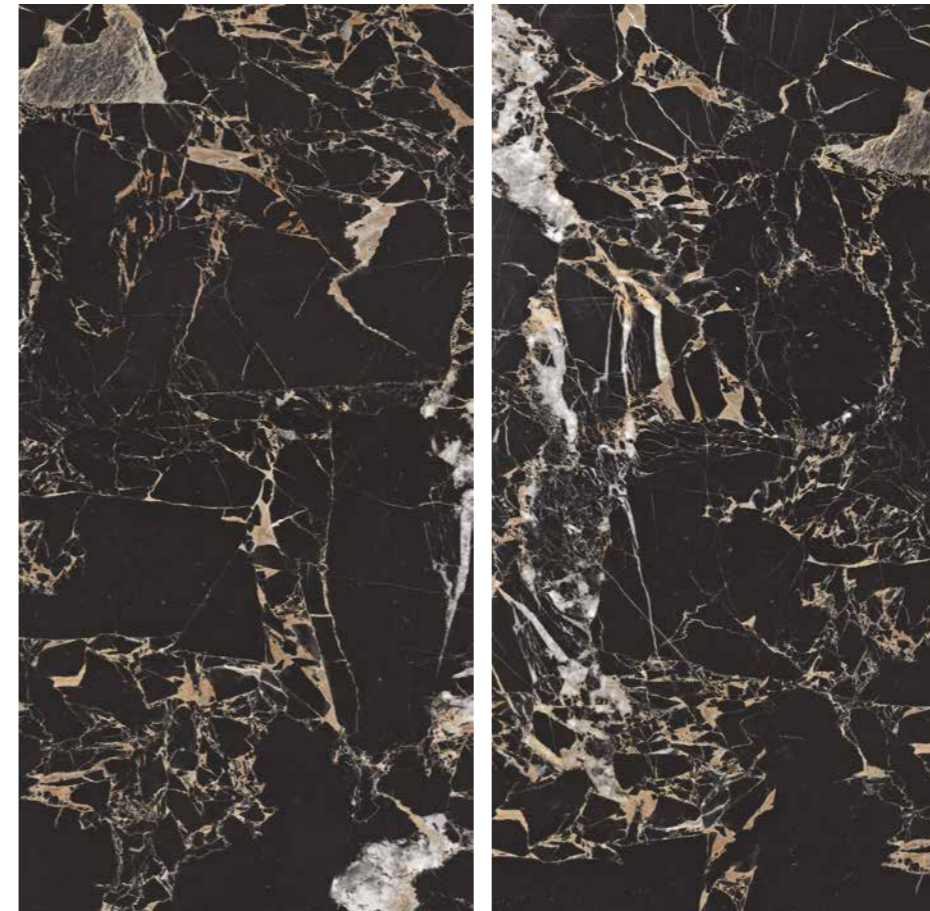

600X1200MRE19PAR  
60x120 Anthracite Full Polished Rectified

DORADO

600X1200DRD03PAR  
60x120 Grey Full Polished Rectified

EREBUS

600X1200ERB93PAR  
60x120 Black Full Polished Rectified

GOLF PRO

330X330GOL62 GP M
33x33 Dark Grey ASN