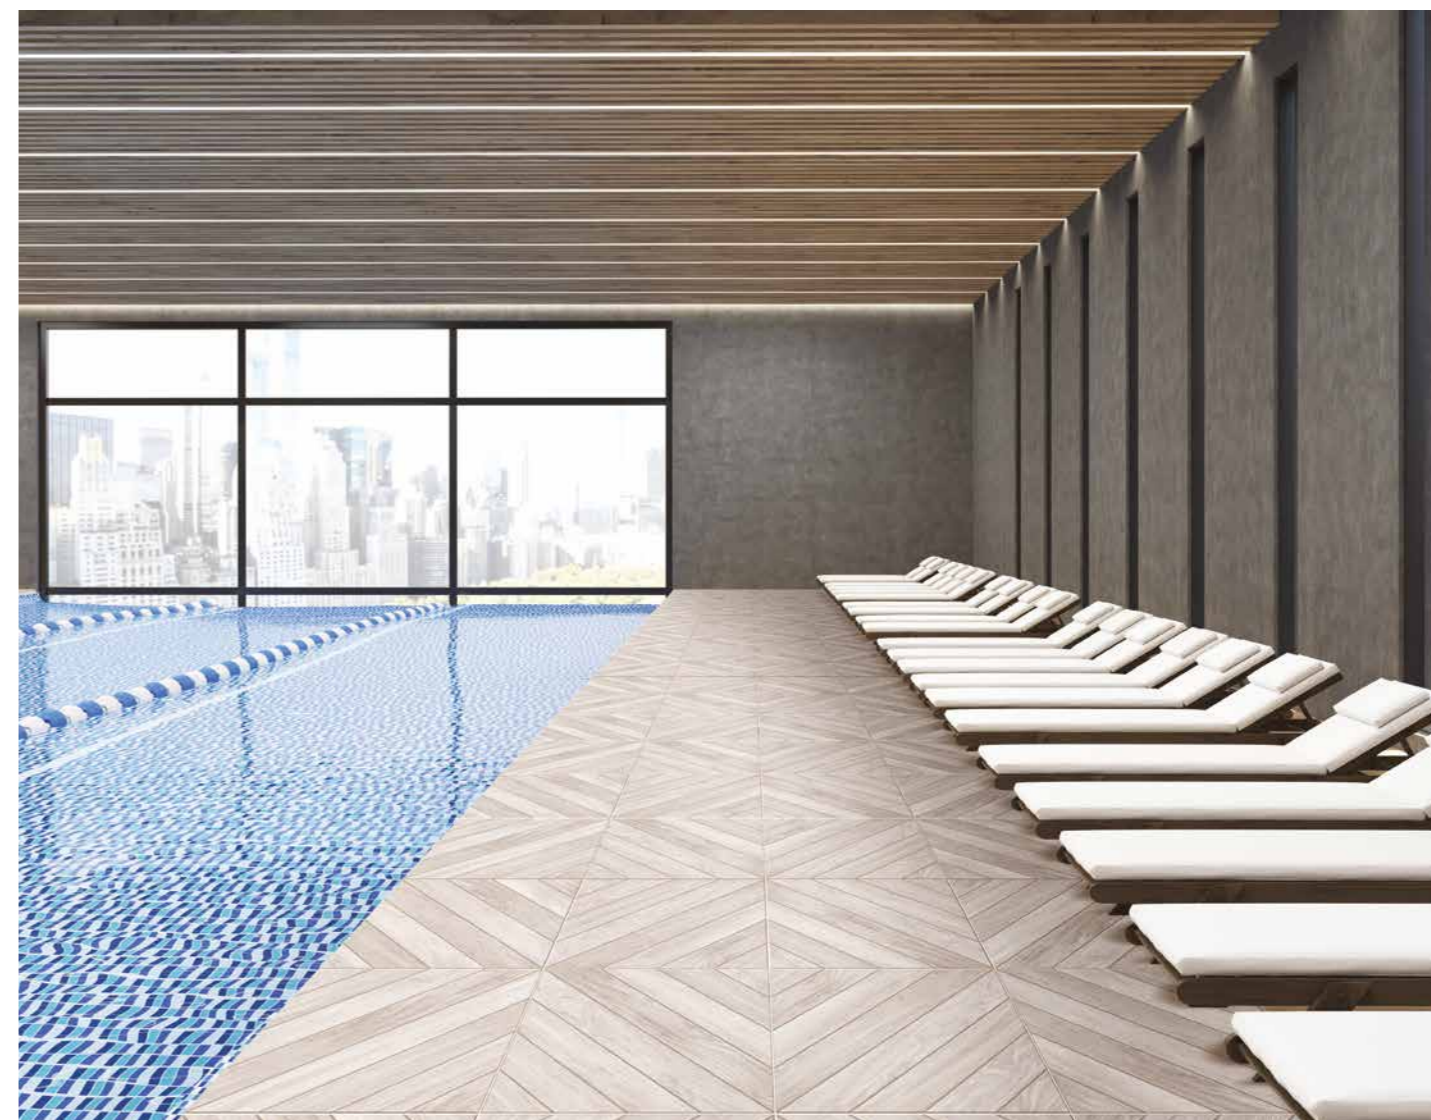

ROBUSTO

150X50ORBS02  
15x50 Honey

150X50ORBS03  
15x50 Grey

150X50ORBS06  
15x50 Cappuccino

PEAK

600X600PEA03  
60x60 Grey

600X600PEA01  
60x60 White

600X600PEA79  
60x60 Naturel