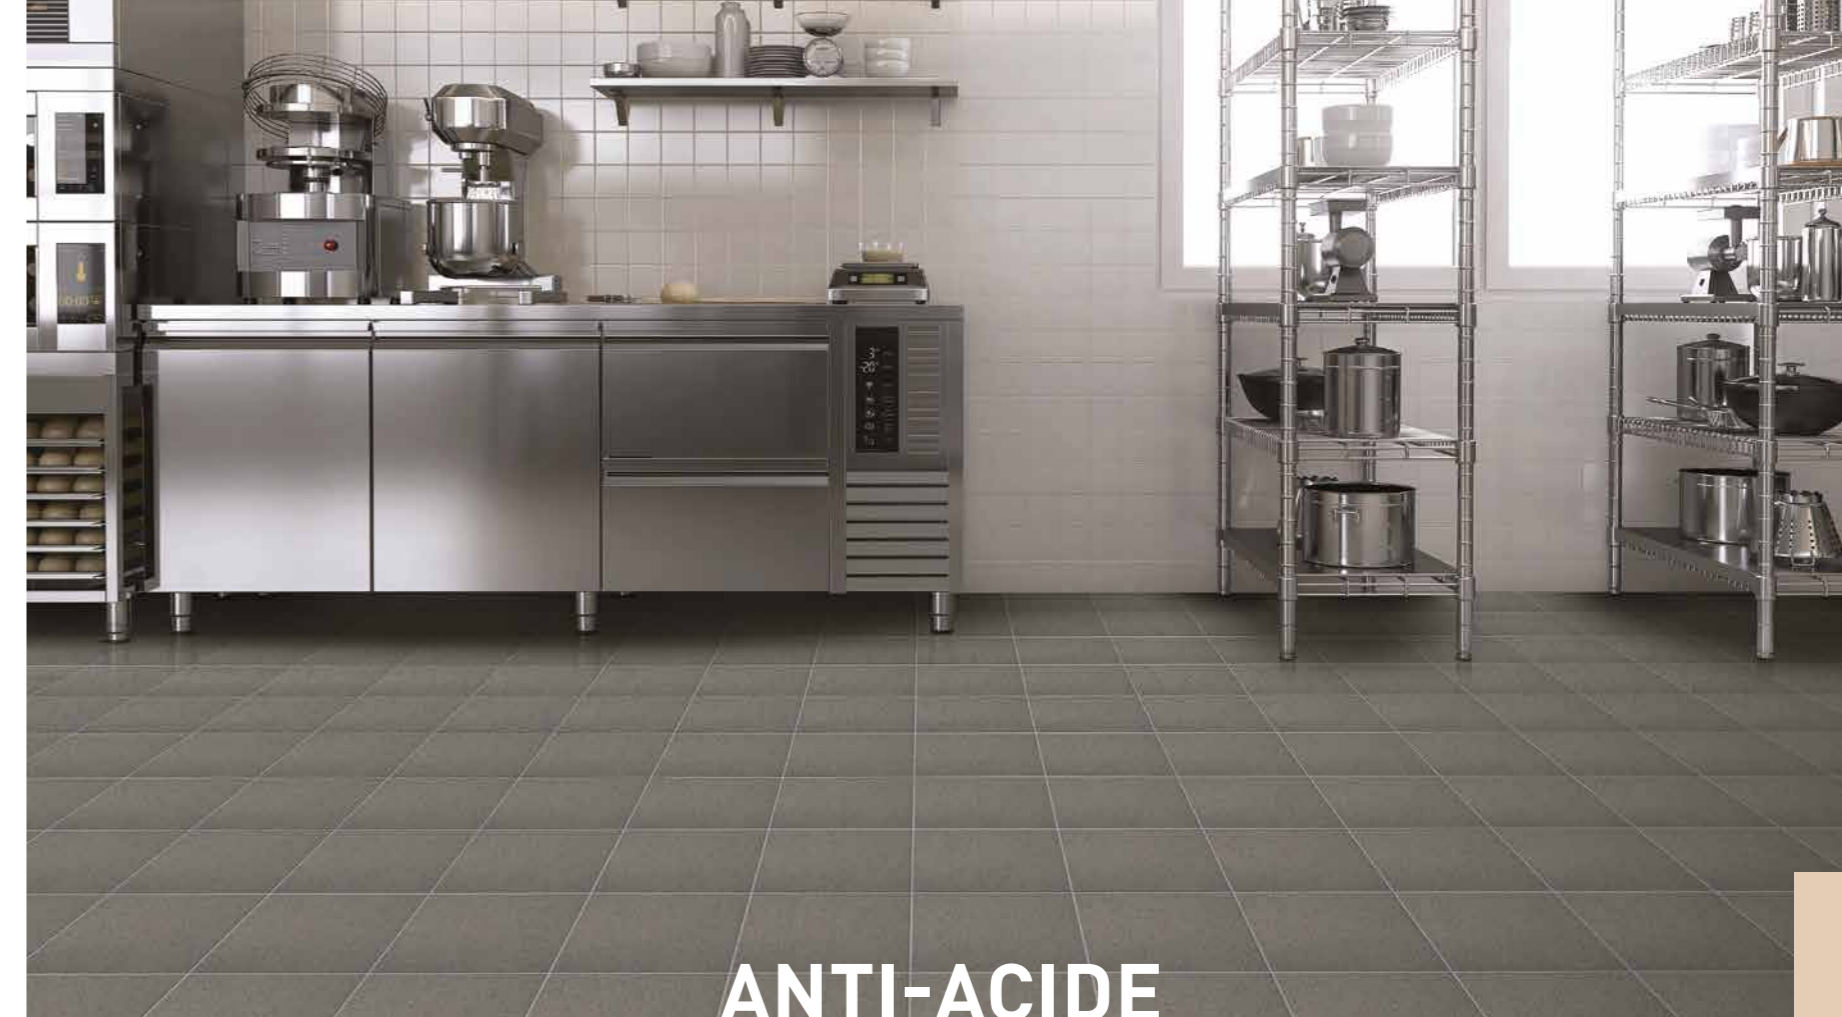

POOL

ANTI-ACIDE

Other Sizes

ANTI-BACTERIAL

Other Sizes