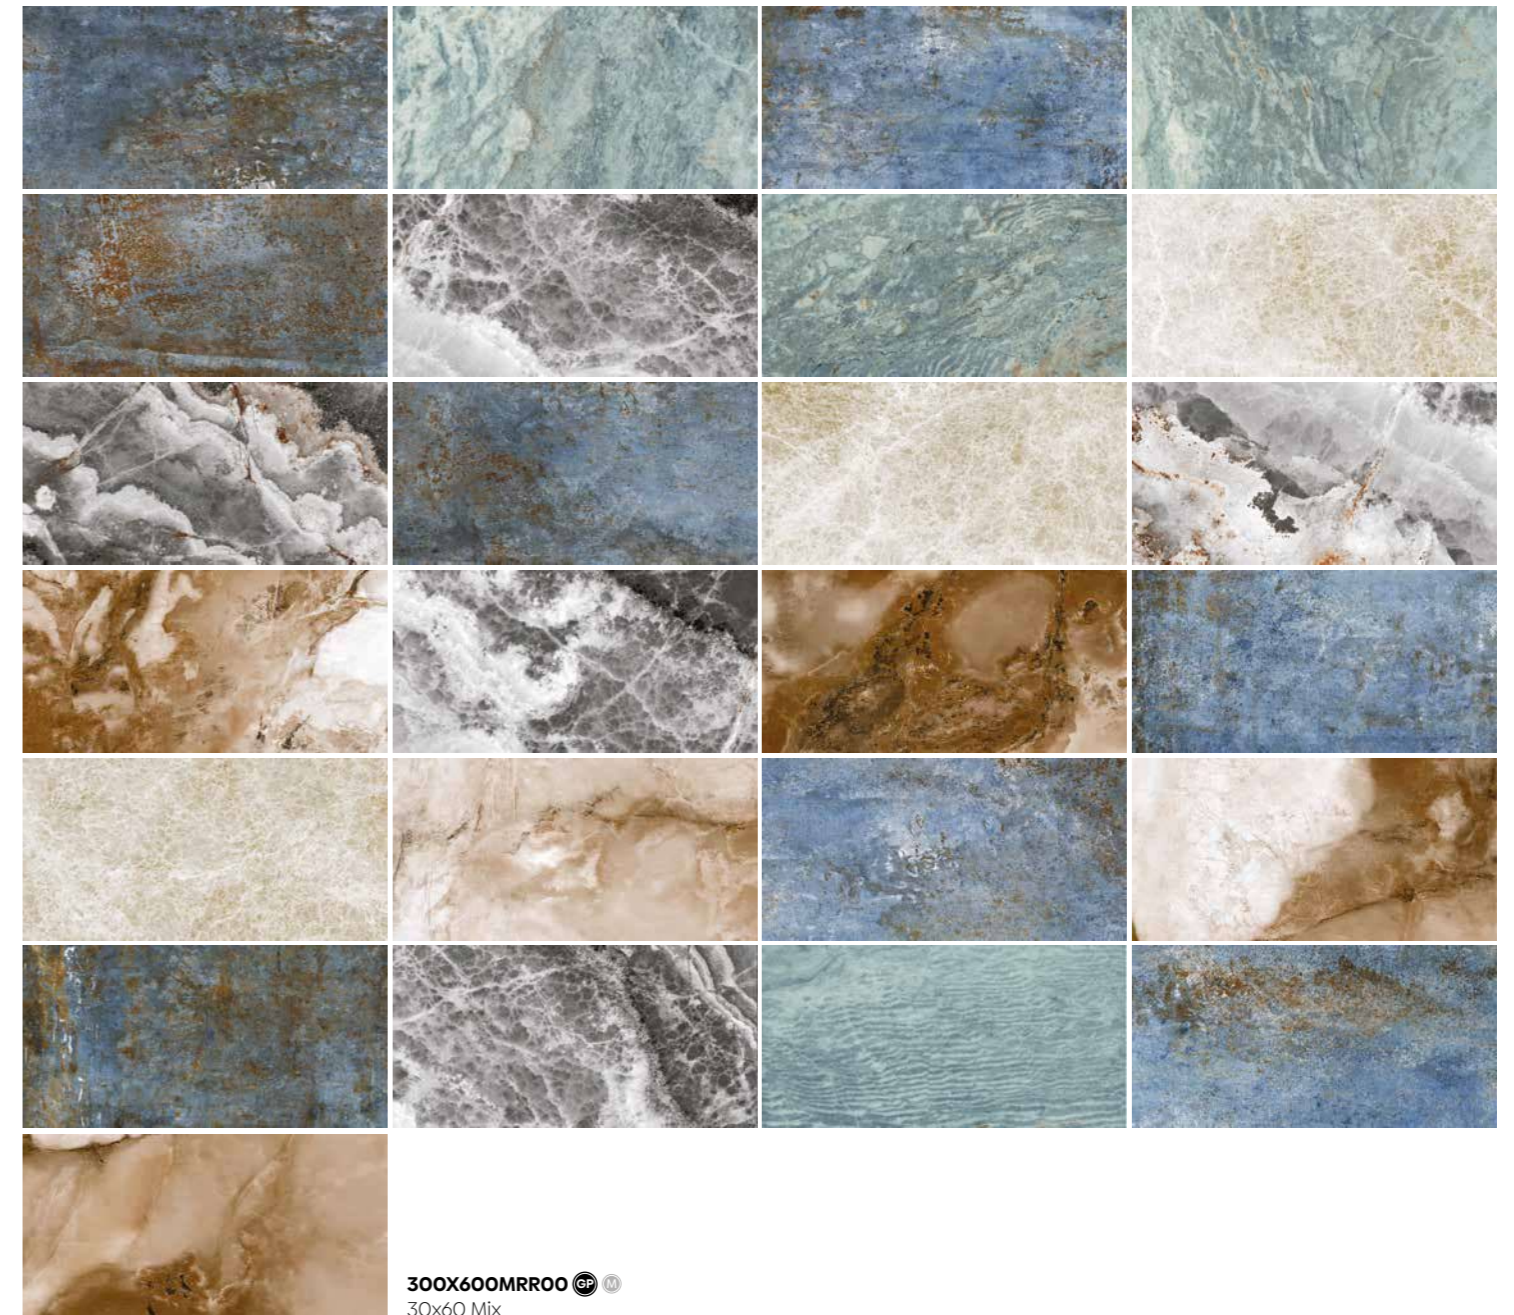

MEDITERRANEAN