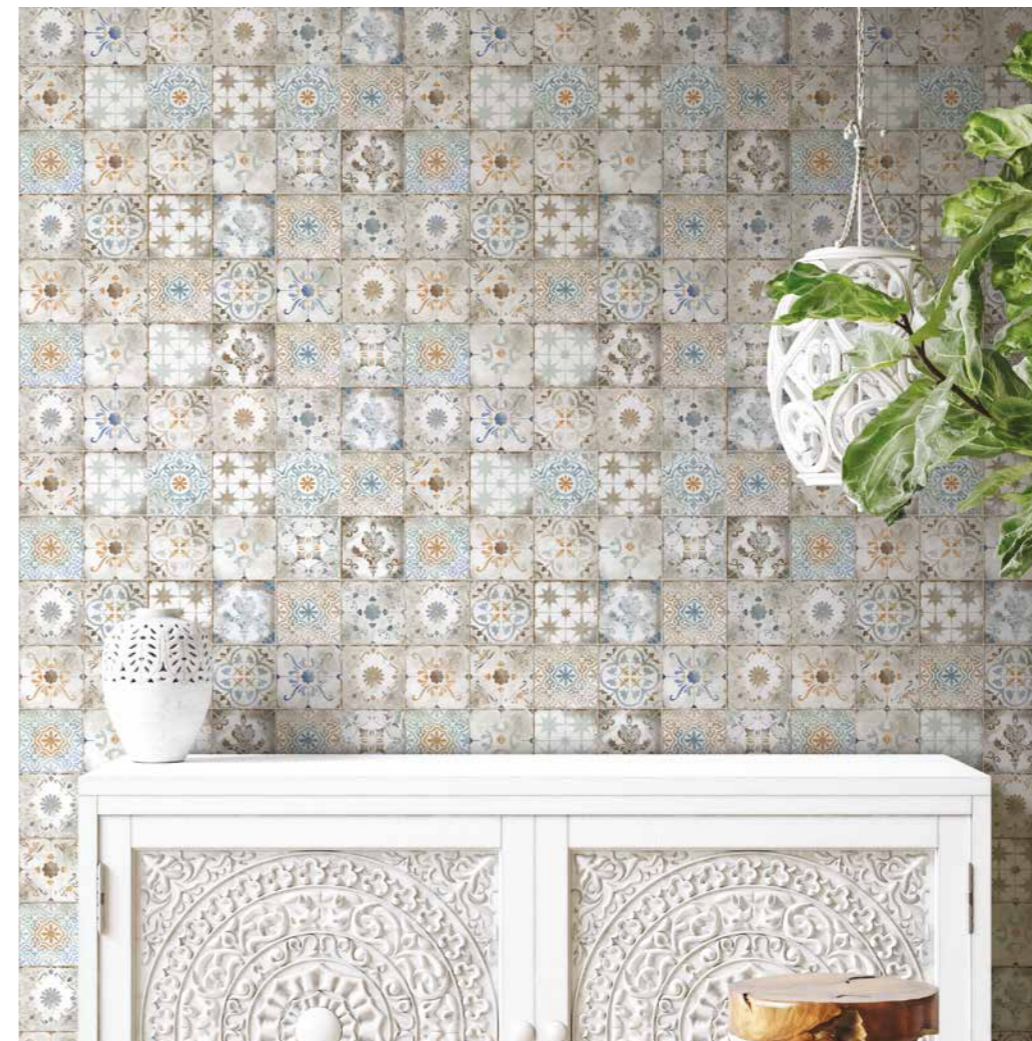

Minimal Style

Discover the minimal style created by simple designs. **Dare to simplicity**

Ege Seramik which easily suits all spaces thanks to its wide range of size options invites you to meet the small-size products. In this age of reemergence of small-size products, be the pioneer of the new trends with Ege Seramik.

These products with a broad range of application from kitchen to bathroom can be easily adapted to all spaces.

Carry the minimal elegance to your spaces with small-size Ege Seramik products.