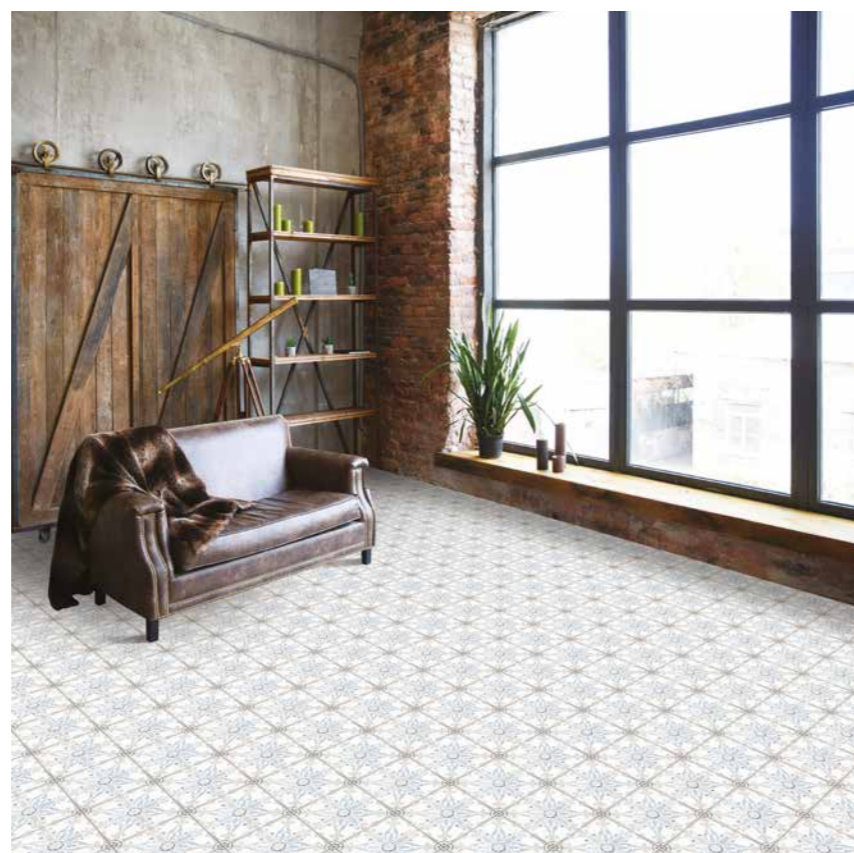

CYBELE

KENZZI AZILA

FOLK

KENZZI INDIGO