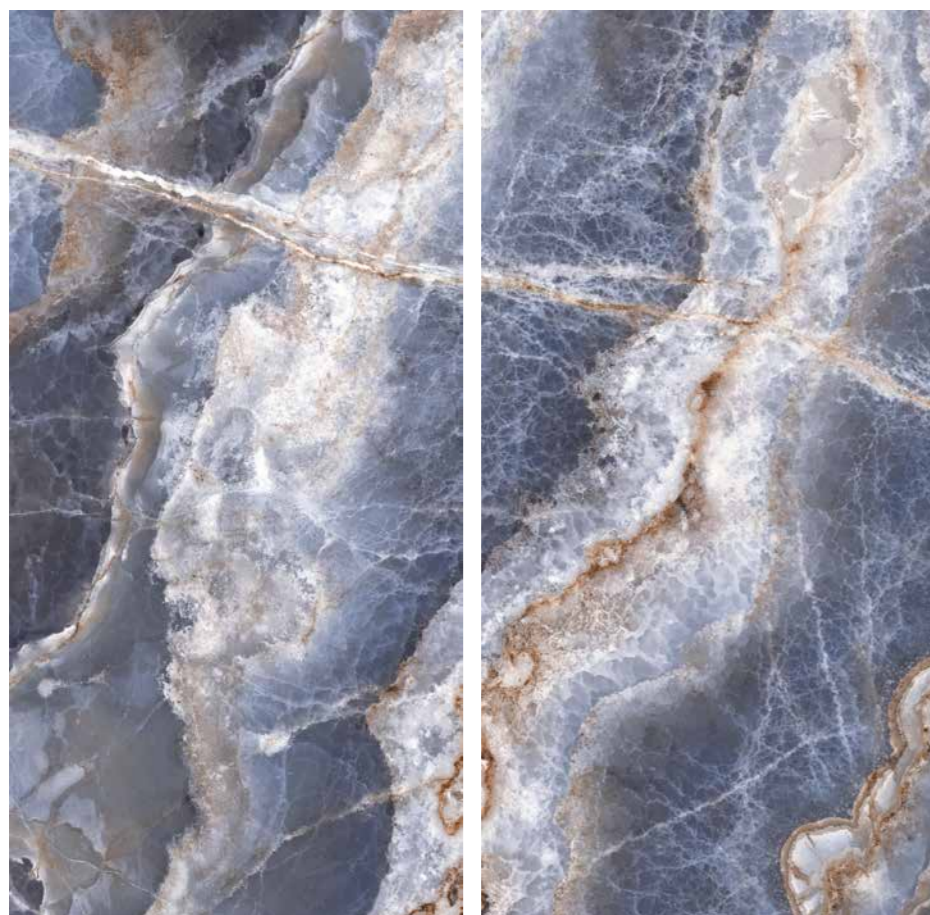

BLUEPORT

600X1200BEP04PAR
60x120 Blue Full Polished Rectified