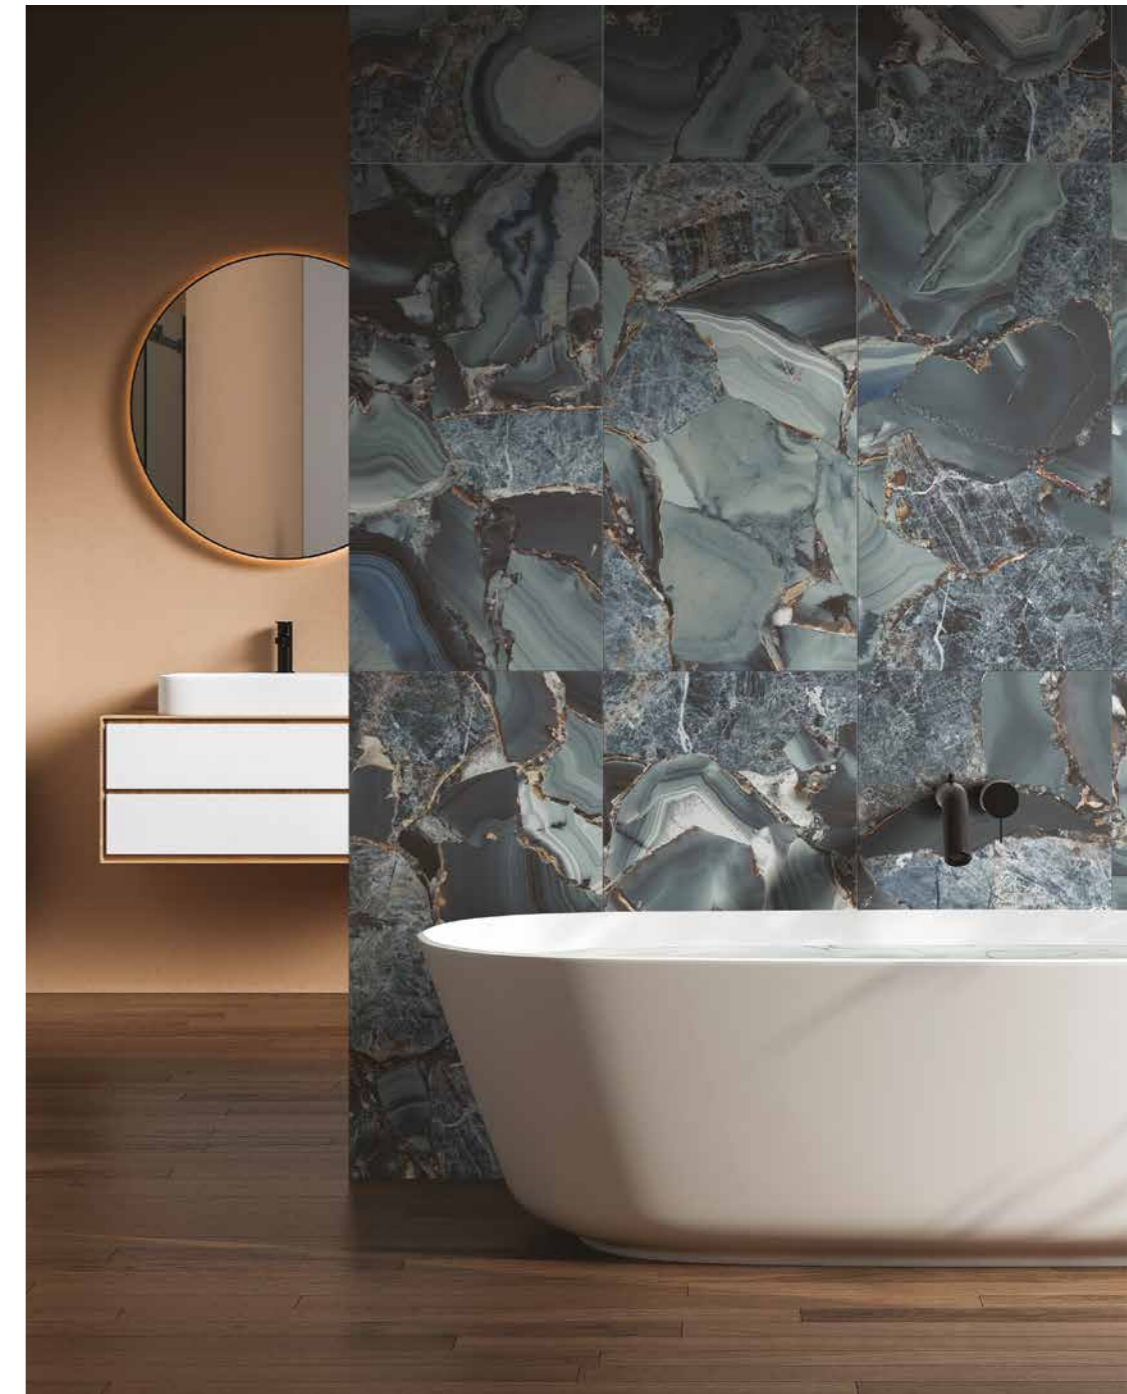

Explore the effects of different patterns and surfaces with a **strong approach**

Ege Seramik's glazed porcelain products which combine the esthetic and the advantages of glazed porcelain by blending them with one another are the most suitable covering material for intensively-used areas.

This stainless product group was designed for surfaces that are subject to abrasive materials and have a heavy traffic such as shopping malls, hotels, hospitals, and etc.

In addition to rich size and color options, opaque, bright, lappato and rectification processes can be applied on these products that are also environment-friendly.

Allow the reflection of perfect beauty to your living spaces with it's full polished surfaces.