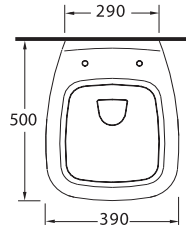

TEKNİK ÇİZİM | Technical Drawing