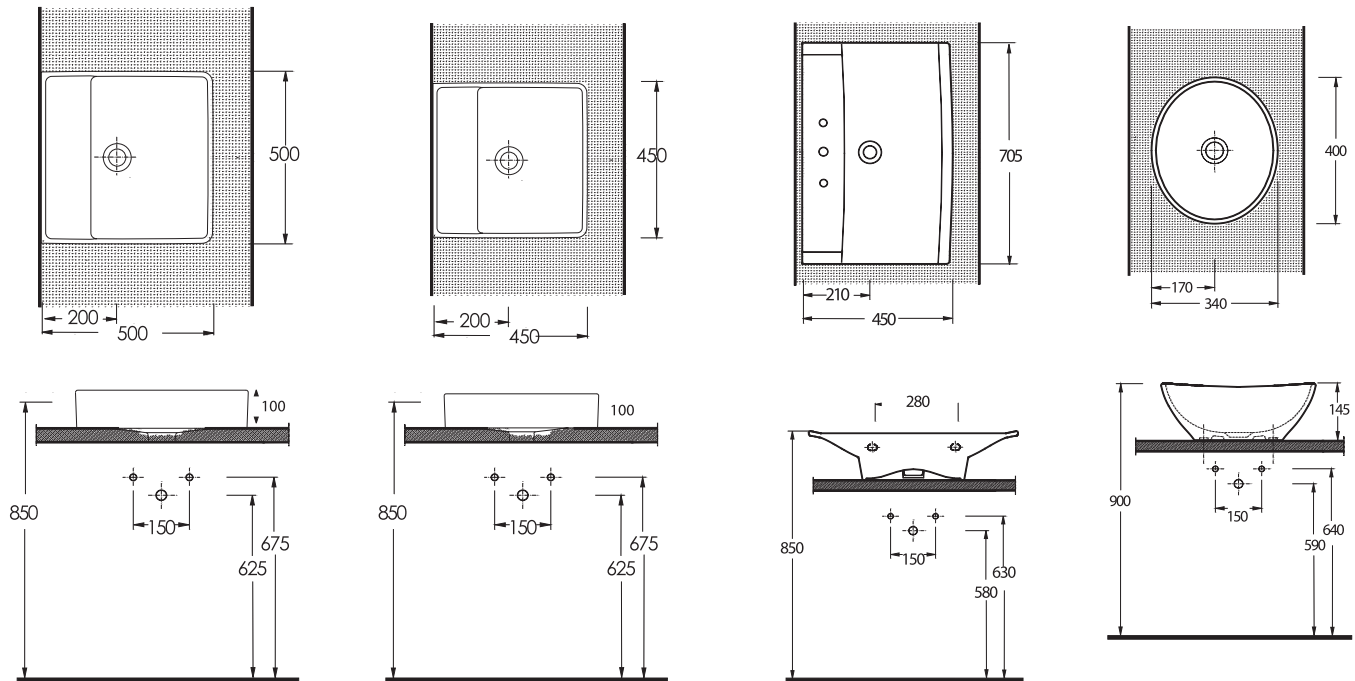

TEKNİK ÇİZİM | Technical Drawing