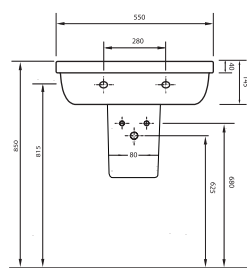

Oval lavabo 20202
yarım ayak ve 60402
tam ayak uyumludur.

Oval washbasin
compatible with 20202
half pedestal and
60402 full pedestal.

Oval lavabo 20202
yarım ayak ve 60402
tam ayak uyumludur.

Oval washbasin
compatible with 20202
half pedestal and
60402 full pedestal.

**91501
LISSA**

Köşeli Lavabo

Cornered Washbasin

**91451
LISSA**

Köşeli Lavabo

Cornered Washbasin

**91351
LISSA**

Köşeli Lavabo

Cornered Washbasin

TEKNİK ÇİZİM | Technical Drawing