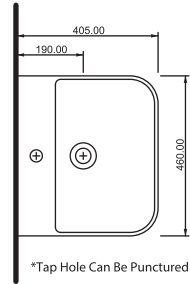

Rimless Wall-mounted
WC compatible with
concealed cistern.

TEKNİK ÇİZİM | Technical Drawing

RENK ALTERNATİFLERİ | Color Options

Beyaz / White

Siyah / Black

KARINA

Banyoda Yeni Bir Bařlangıç

A new beginning in the bathroom