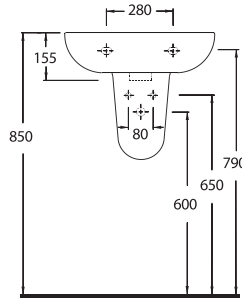

TEKNİK ÇİZİM | Technical Drawing