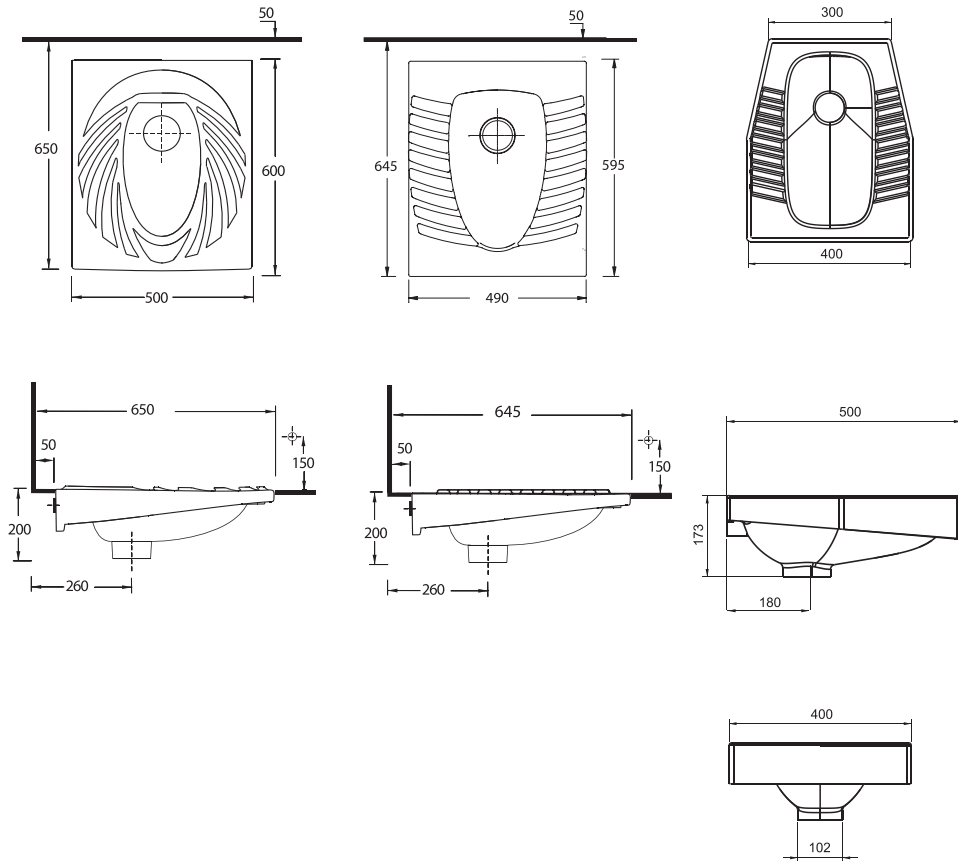

a@uasave

47107
Elipso

Hela Taşı
Arkadan Temiz Su Girişli

İnternal
flushing-back inlet

a@uasave

14107
Era

Hela Taşı
Arkadan Temiz Su Girişli

İnternal
flushing-back inlet

a@uasave

15107
Kapy

Hela Taşı
Arkadan Temiz Su Girişli

İnternal
flushing-back inlet

TEKNİK ÇİZİM | Technical Drawing