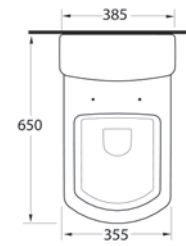

TEKNİK ÇİZİM | Technical Drawing