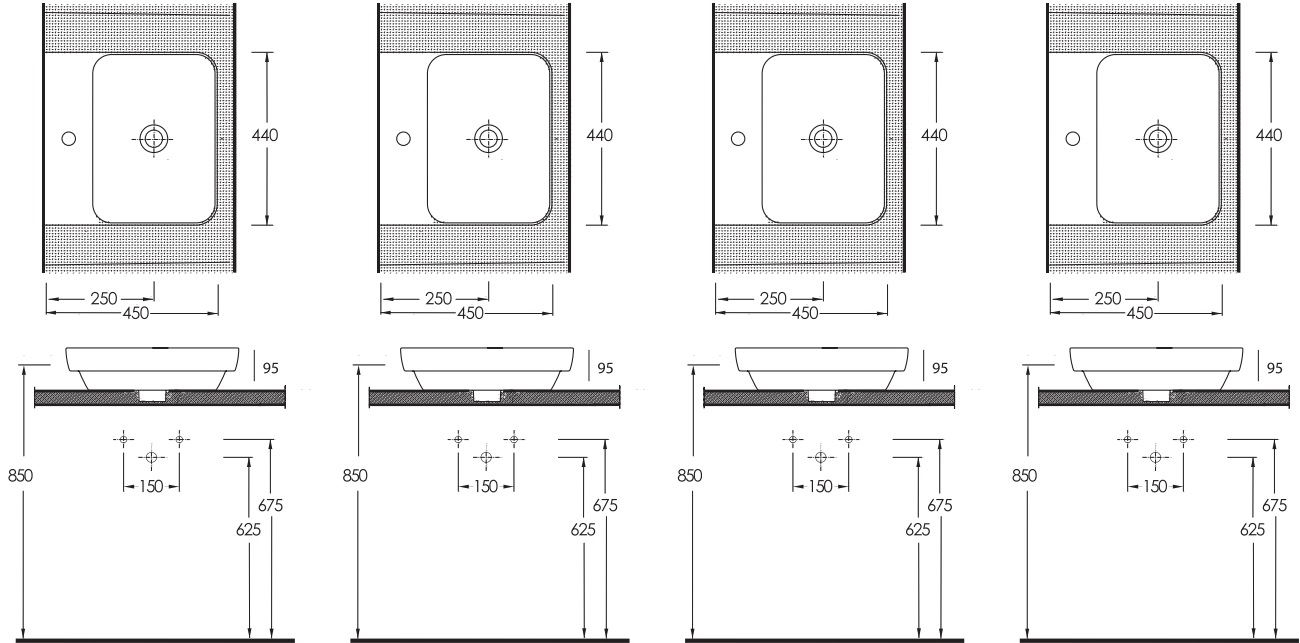

Batarya Delikli Lavabo
Banyo mobilyası uyumludur

Washbasin with tap hole,
compatible with bathroom
furnitures.

Batarya Delikli Lavabo
Banyo mobilyası uyumludur

Washbasin with tap hole,
compatible with bathroom
furnitures.

Batarya Delikli Lavabo
Banyo mobilyası uyumludur

Washbasin with tap hole,
compatible with bathroom
furnitures.

Batarya Delikli Lavabo
Banyo mobilyası uyumludur

Washbasin with tap hole,
compatible with bathroom
furnitures.

TEKNİK ÇİZİM | Technical Drawing