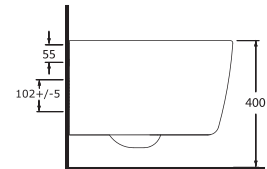

TEKNİK ÇİZİM | Technical Drawing