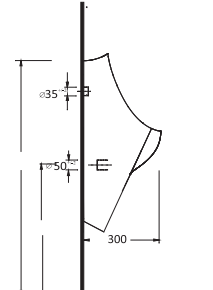

TEKNİK ÇİZİM | Technical Drawing