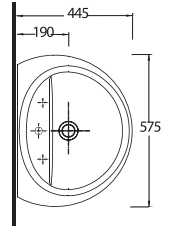

ALIA

53303
Kanalız Asma WC
Rimless Wall-mounted WC

53561
Lavabo
16302 Yarım Ayak
ve 60402 Tam
Ayak uyumludur.

Washbasin Compatible
with 16302 half pedestal
and 60402 full pedestal.

53561 - 60402
56cm Lavabo - Tam Ayak
Washbasin 56cm -
Full-pedestal