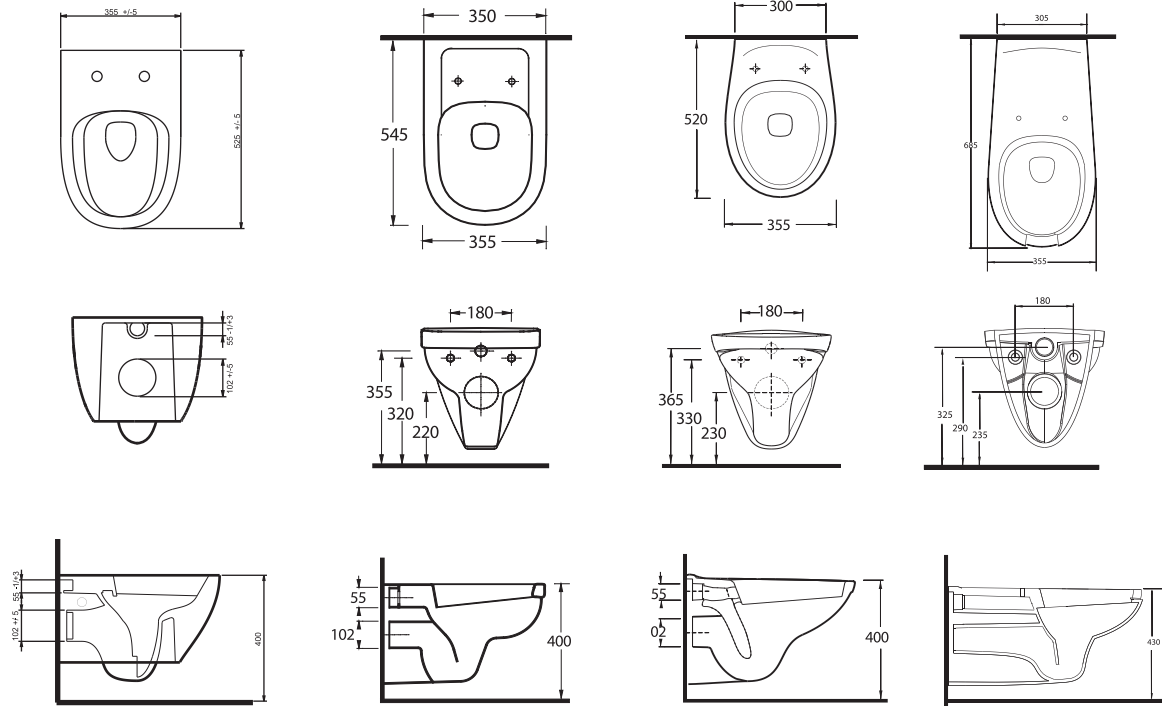

Wall-mounted WC
Compatible with
concealed cistern.

52303
Engelli WC

Asma Klozet

Disabled Wall Hung
WC

TEKNİK ÇİZİM | Technical Drawing

**86303
ALVONA**

Asma Klozet
Gömme Rezervuar
uyumludur.

Wall-mounted WC
Compatible with
concealed cistern.