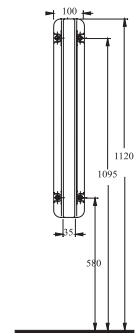

TEKNİK ÇİZİM | Technical Drawing