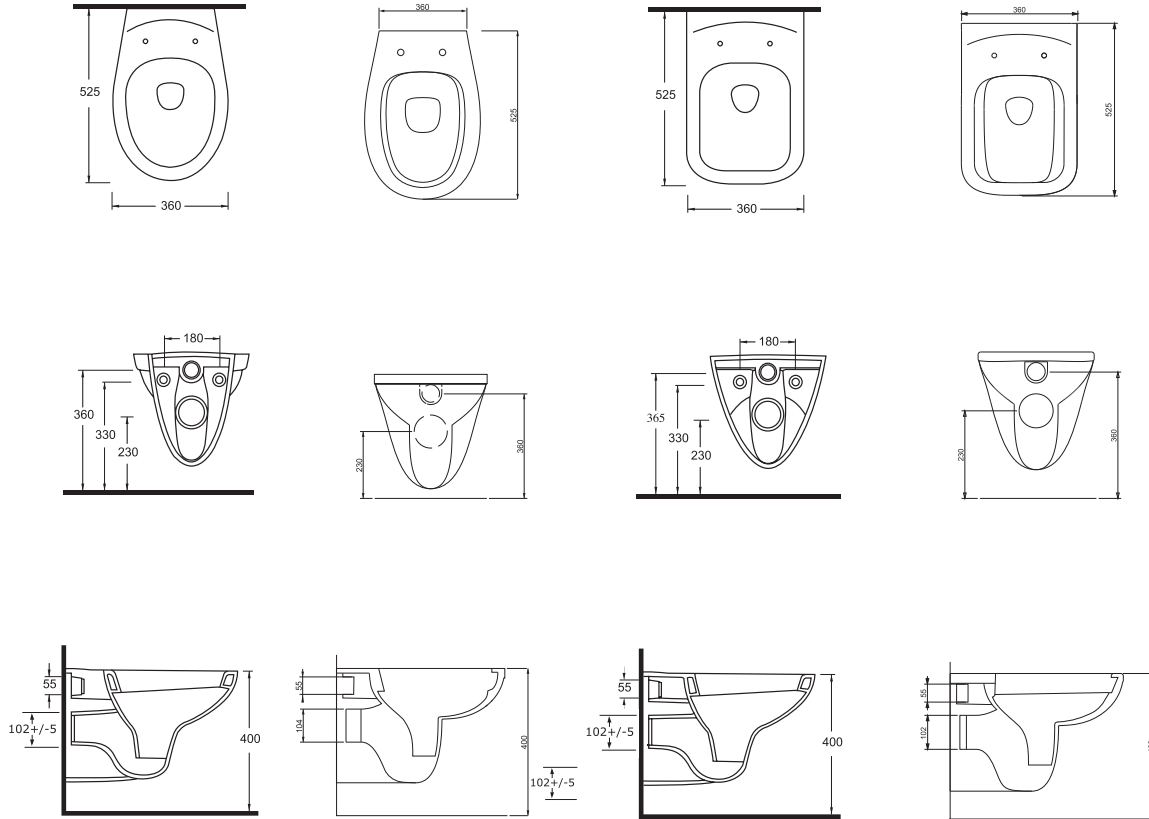

14303
ERA

Asma Klozet
Gömme Rezervuar
uyumludur.

Wall-mounted WC
Compatible with
concealed cistern.

14353
ERA

Kanalsız Asma WC
Gömme Rezervuar
uyumludur.

Era Rimless Wall
Hung WC Pan.
Compatible with
concealed cistern.

39303
OLYMPUS

Asma Klozet
Gömme Rezervuar
uyumludur.

Wall-mounted WC
Compatible with
concealed cistern.

39353
OLYMPUS

Kanalsız Asma WC
Gömme Rezervuar
uyumludur.

Olymos Rimless
Wall Hung WC Pan.
Compatible with
concealed cistern.

TEKNİK ÇİZİM | Technical Drawing