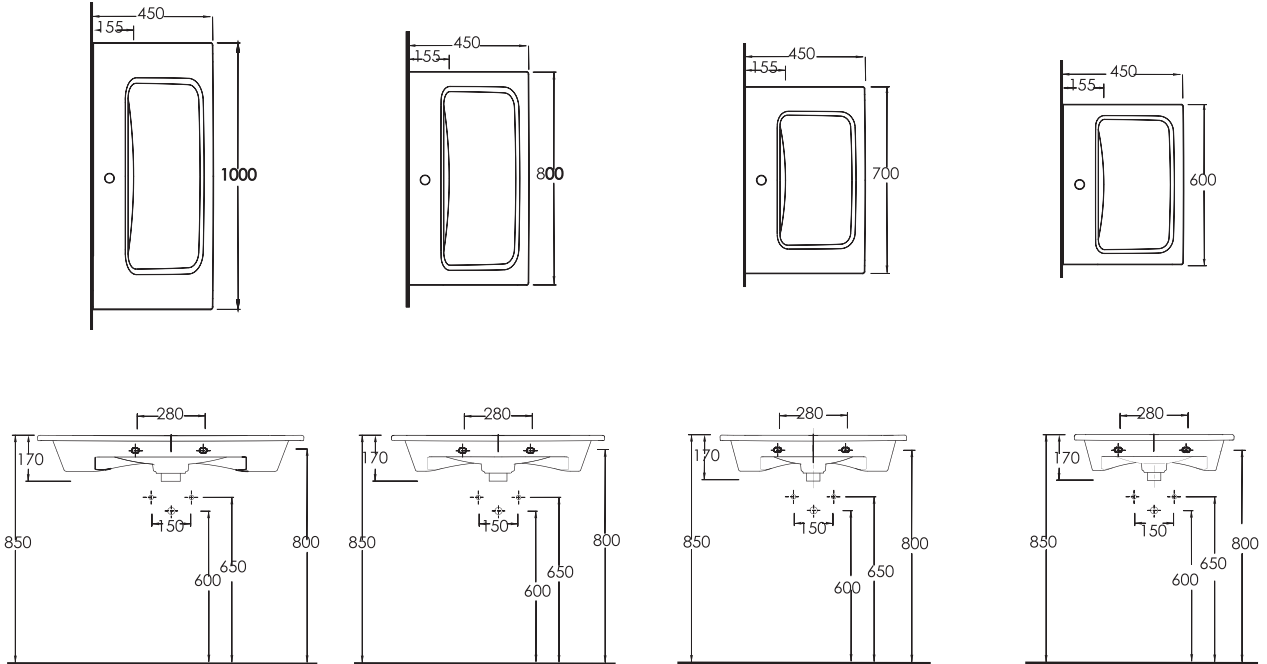

SERİ 2

35021

LAGİNA
100 cm

İnce Bantlı Yatay Sifonlu
Lavabo Mobilya uyumludur

Slim Band Washbasin
compatible with bathroom
furnitures.

35821

LAGİNA
80 cm

İnce Bantlı Yatay Sifonlu
Lavabo Mobilya uyumludur

Slim Band Washbasin
compatible with bathroom
furnitures.

35721

LAGİNA
70 cm

İnce Bantlı Yatay Sifonlu
Lavabo Mobilya uyumludur

Slim Band Washbasin
compatible with bathroom
furnitures.

35621

LAGİNA
60 cm

İnce Bantlı Yatay Sifonlu
Lavabo Mobilya uyumludur

Slim Band Washbasin
compatible with bathroom
furnitures.

TEKNİK ÇİZİM | Technical Drawing