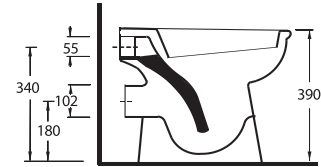

TEKNİK ÇİZİM | Technical Drawing