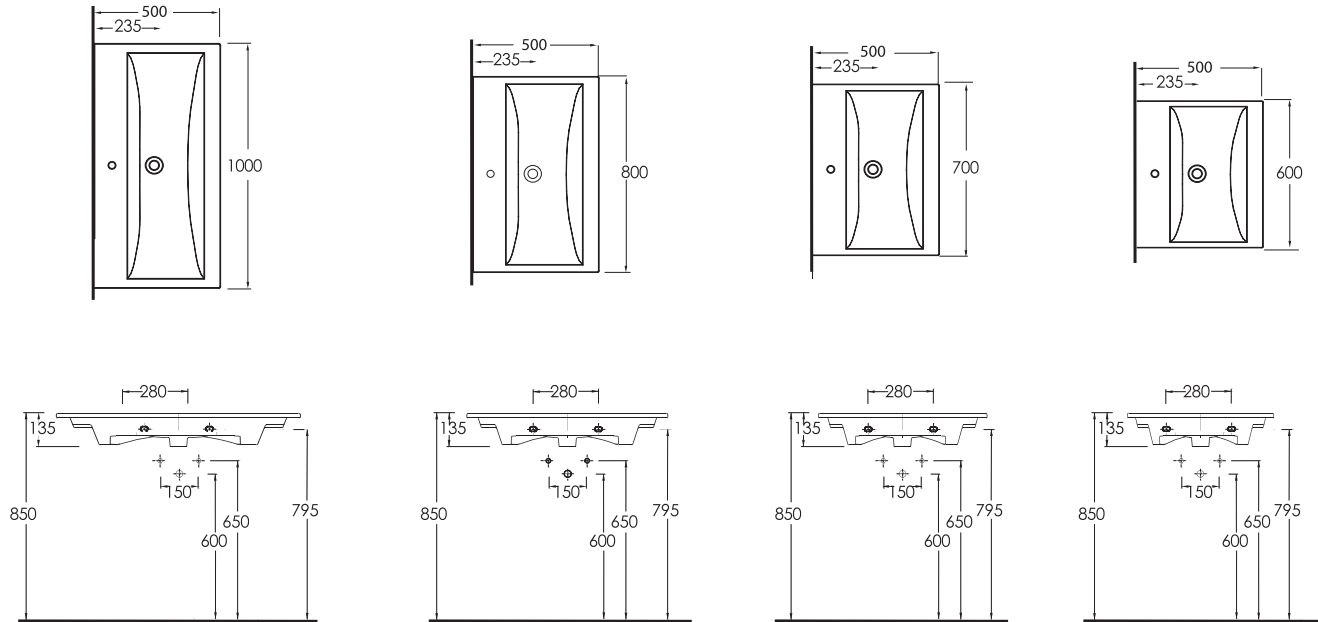

SERİ 1

35011

LAGİNA
100 cm

İnce Bantlı Lavabo
Mobilya uyumludur.

Slim Band Washbasin
compatible with bathroom
furnitures.

35811

LAGİNA
80 cm

İnce Bantlı Lavabo
Mobilya uyumludur.

Slim Band Washbasin
compatible with bathroom
furnitures.

35711

LAGİNA
70 cm

İnce Bantlı Lavabo
Mobilya uyumludur.

Slim Band Washbasin
compatible with bathroom
furnitures.

35611

LAGİNA
60 cm

İnce Bantlı Lavabo
Mobilya uyumludur.

Slim Band Washbasin
compatible with bathroom
furnitures.

TEKNİK ÇİZİM | Technical Drawing