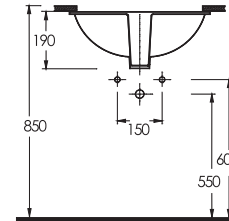

Oval
Undercounter
Washbasin

**91531
PINARA**

Oval
Tezgah Altı Lavabo
53,5 x 44,5 cm

Oval
Undercounter
Washbasin

**91461
PINARA**

Oval
Tezgah Altı Lavabo
46,5 x 37 cm

Oval
Undercounter
Washbasin

TEKNİK ÇİZİM | Technical Drawing