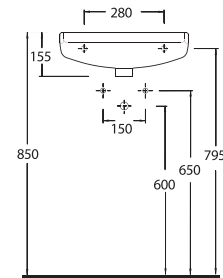

Oval lavabo 20202
yarım ayak ve 60402
tam ayak uyumludur.

Oval washbasin
compatible with 20202
half pedestal and
60402 full pedestal.

Oval lavabo 20202
yarım ayak ve 60402
tam ayak uyumludur.

Oval washbasin
compatible with 20202
half pedestal and
60402 full pedestal.

**91501
LISSA**

Köşeli Lavabo

Cornered Washbasin

**91451
LISSA**

Köşeli Lavabo

Cornered Washbasin

**91351
LISSA**

Köşeli Lavabo

Cornered Washbasin

TEKNİK ÇİZİM | Technical Drawing