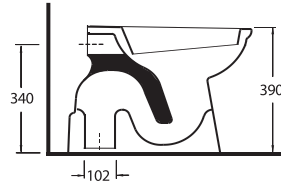

TEKNİK ÇİZİM | Technical Drawing