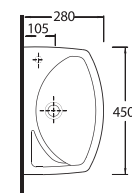

TEKNİK ÇİZİM | Technical Drawing