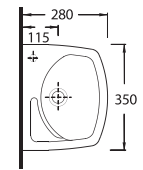

TEKNİK ÇİZİM | Technical Drawing