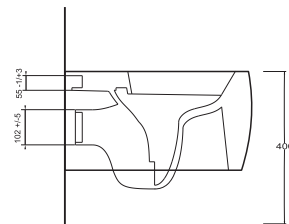

89303
Kanalsız Asma Klozet
Gömme Rezervuar Uyumludur.

Rimless Wall-Mounted WC Pan
compatible
with concealed cistern.

89205
Asma Bide

Wall-mounted Bidet

TEKNİK ÇİZİM | Technical Drawing

FINIKIA

Designed by *Claudio Papa*