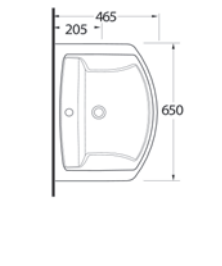

TEKNİK ÇİZİM | Technical Drawing