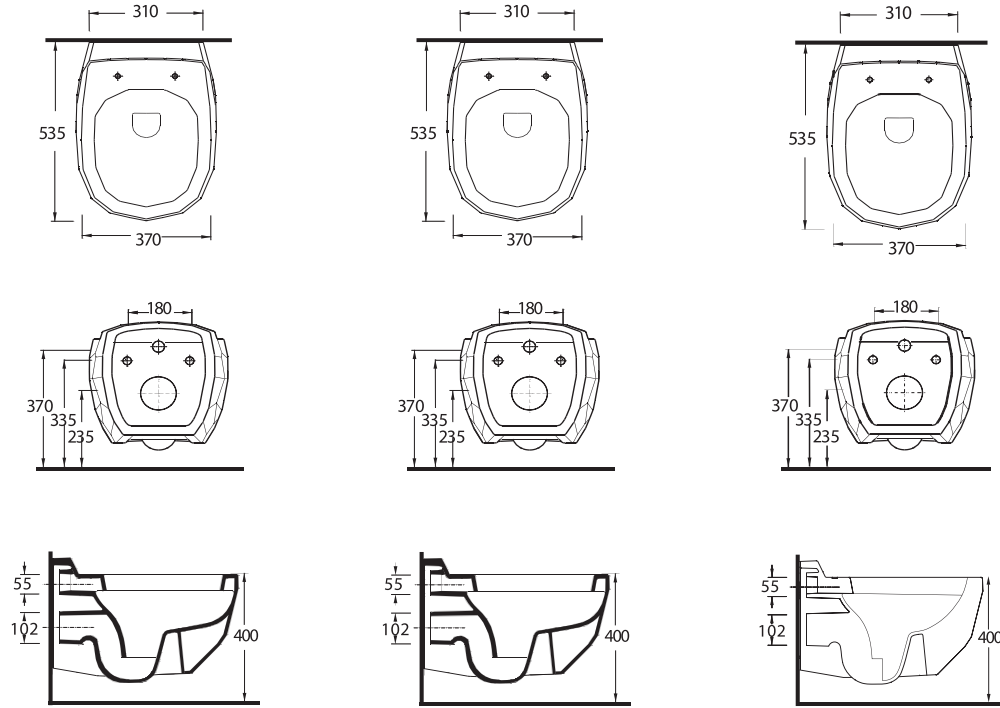

Asma Klozet
Gömme Rezervuar
uyumludur.

Wall-mounted WC
Compatible with
concealed cistern.

Asma Klozet
Gömme Rezervuar
uyumludur.

Wall-mounted WC
Compatible with
concealed cistern.

**Kanalsız Asma
Klozet**
Gömme Rezervuar
uyumludur.

Rimless Wall-mounted
WC Pan compatible with
concealed cistern.

TEKNİK ÇİZİM | Technical Drawing