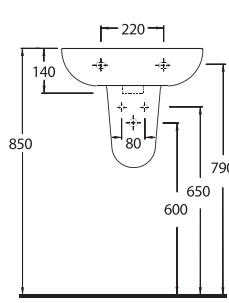

TEKNİK ÇİZİM | Technical Drawing