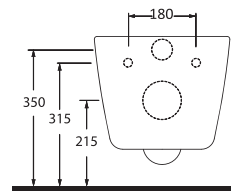

TEKNİK ÇİZİM | Technical Drawing