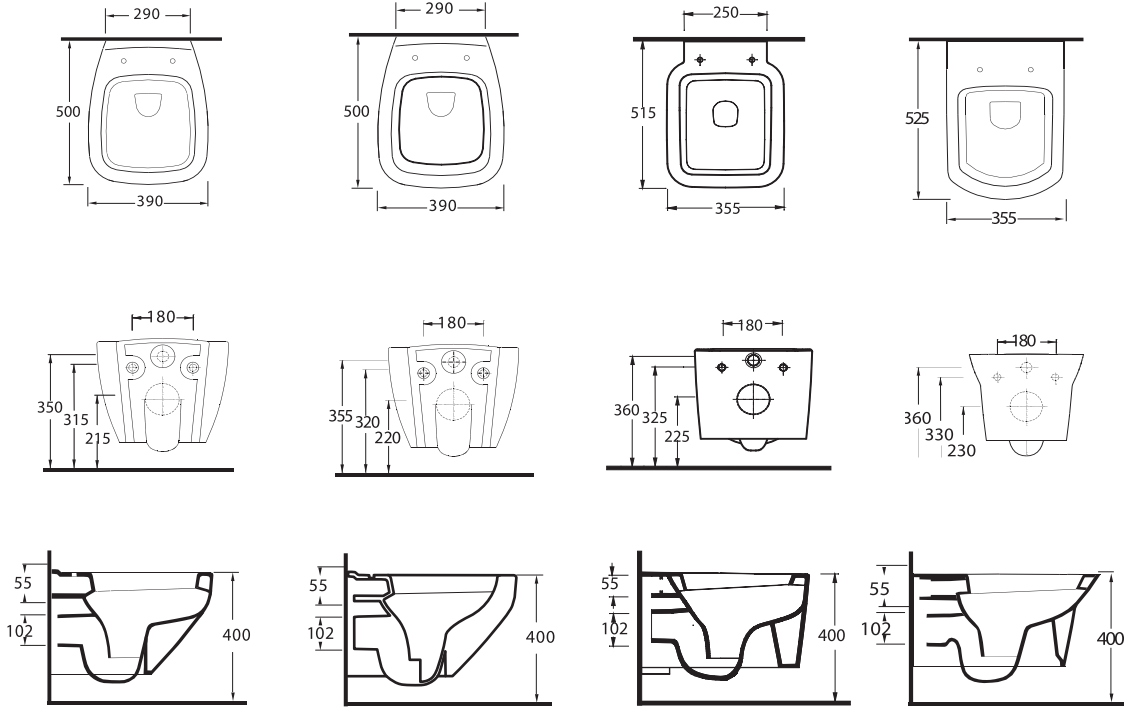

Asma Klozet
Gömme Rezervuar
uyumludur.

Wall-mounted WC
Compatible with
concealed cistern.

Kanalsız Asma Klozet
Gömme Rezervuar
uyumludur.

Rimless Wall-mounted
WC Pan compatible with
concealed cistern.

Asma Klozet
Gömme Rezervuar
uyumludur.

Wall-mounted WC
Compatible with
concealed cistern.

Asma Klozet
Gömme Rezervuar
uyumludur.

Wall-mounted WC
Compatible with
concealed cistern.

TEKNİK ÇİZİM | Technical Drawing