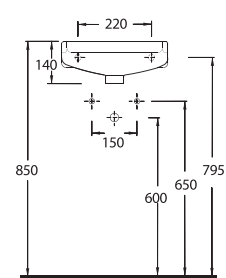

Oval lavabo 20202
yarım ayak ve 60402
tam ayak uyumludur.

Oval washbasin
compatible with 20202
half pedestal and
60402 full pedestal.

Oval lavabo 20202
yarım ayak ve 60402
tam ayak uyumludur.

Oval washbasin
compatible with 20202
half pedestal and
60402 full pedestal.

**91501
LISSA**

Köşeli Lavabo

Cornered Washbasin

**91451
LISSA**

Köşeli Lavabo

Cornered Washbasin

**91351
LISSA**

Köşeli Lavabo

Cornered Washbasin

TEKNİK ÇİZİM | Technical Drawing