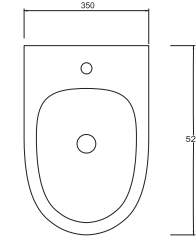

89303
Kanalsız Asma Klozet
Gömme Rezervuar Uyumludur.

Rimless Wall-Mounted WC Pan
compatible
with concealed cistern.

89205
Asma Bide

Wall-mounted Bidet

TEKNİK ÇİZİM | Technical Drawing

FINIKIA

Designed by *Claudio Papa*