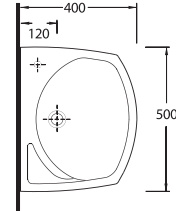

TEKNİK ÇİZİM | Technical Drawing