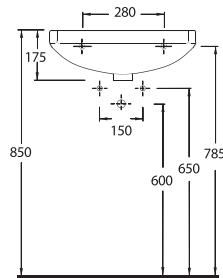

Oval lavabo 20202
yarım ayak ve 60402
tam ayak uyumludur.

Oval washbasin
compatible with 20202
half pedestal and
60402 full pedestal.

Oval lavabo 20202
yarım ayak ve 60402
tam ayak uyumludur.

Oval washbasin
compatible with 20202
half pedestal and
60402 full pedestal.

**91501
LISSA**

Köşeli Lavabo

Cornered Washbasin

**91451
LISSA**

Köşeli Lavabo

Cornered Washbasin

**91351
LISSA**

Köşeli Lavabo

Cornered Washbasin

TEKNİK ÇİZİM | Technical Drawing