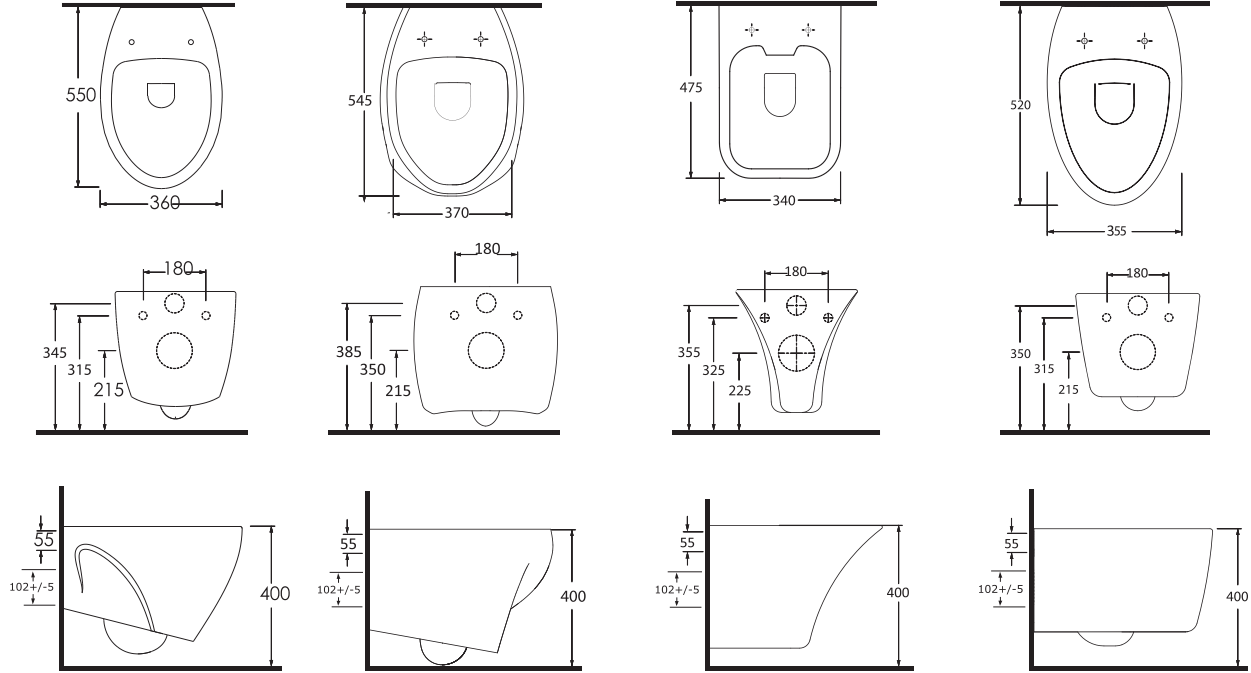

Rimless Wall-mounted
WC Compatible with
concealed cistern.

64303
KARİNA

Asma Klozet
Gömme Rezervuar uyumludur.

Wall-mounted WC
Compatible with
concealed cistern.

TEKNİK ÇİZİM | Technical Drawing

**87303
DIAMAS**