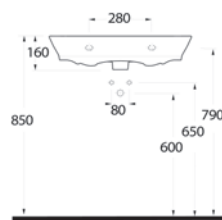

TEKNİK ÇİZİM | Technical Drawing