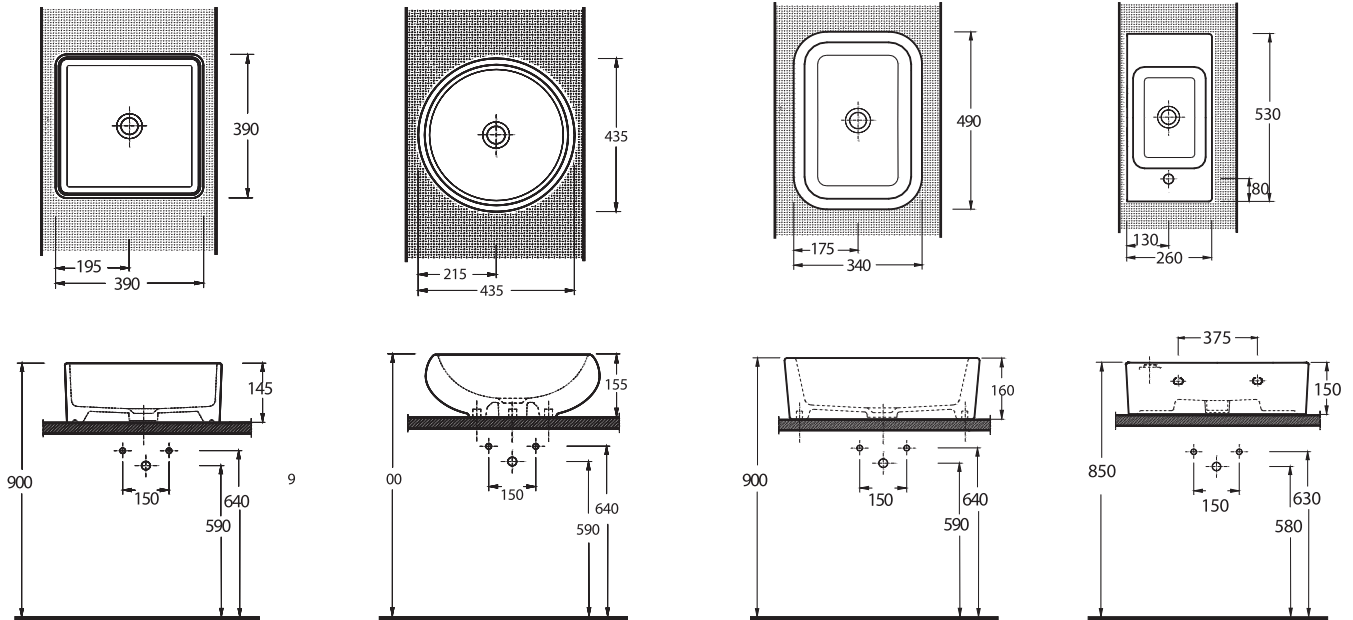

Lavabo
Banyo mobilyası uyumludur.

Washbasin Compatible
with bathroom
furnitures.

Lavabo
Banyo mobilyası uyumludur.

Washbasin Compatible
with bathroom
furnitures.

Lavabo
Banyo mobilyası uyumludur.

Washbasin Compatible
with bathroom
furnitures.

Lavabo
Banyo mobilyası uyumludur.

Washbasin Compatible
with bathroom
furnitures.

TEKNİK ÇİZİM | Technical Drawing