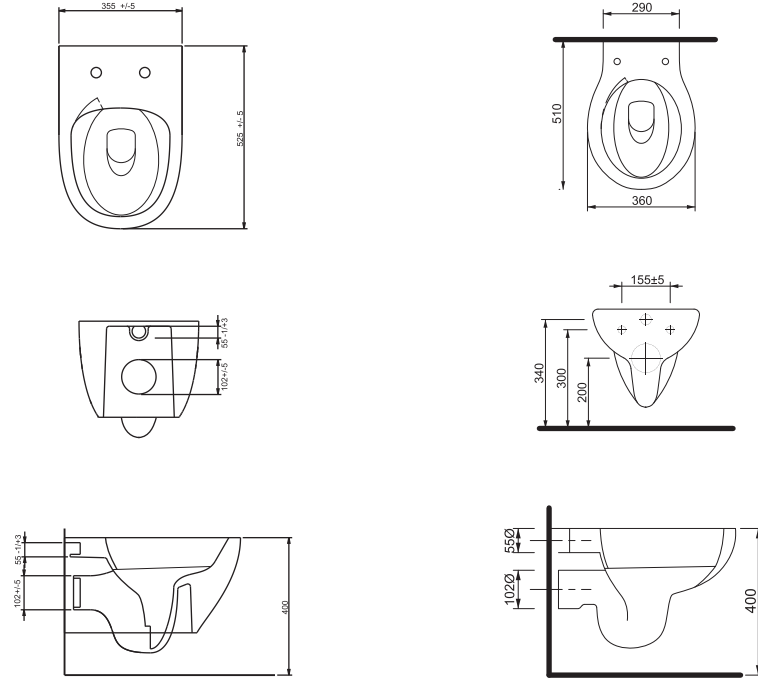

Spinflush Wall-mounted WC
compatible with
concealed cistern.

Spinflush Wall-mounted WC
compatible with
concealed cistern.

TEKNİK ÇİZİM | Technical Drawing