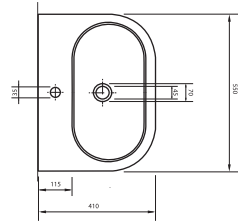

TEKNİK ÇİZİM | Technical Drawing