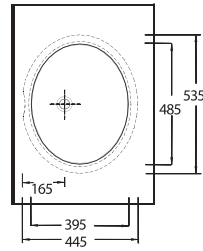

Oval
Undercounter
Washbasin

**91531
PINARA**

Oval
Tezgah Altı Lavabo
53,5 x 44,5 cm

Oval
Undercounter
Washbasin

**91461
PINARA**

Oval
Tezgah Altı Lavabo
46,5 x 37 cm

Oval
Undercounter
Washbasin

TEKNİK ÇİZİM | Technical Drawing