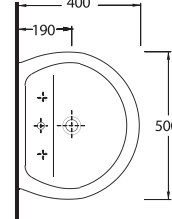

TEKNİK ÇİZİM | Technical Drawing