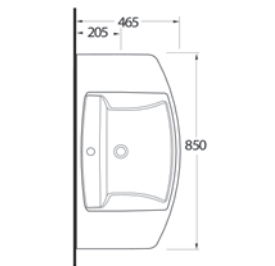

TEKNİK ÇİZİM | Technical Drawing