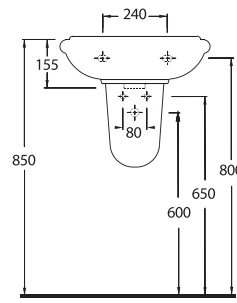

TEKNİK ÇİZİM | Technical Drawing