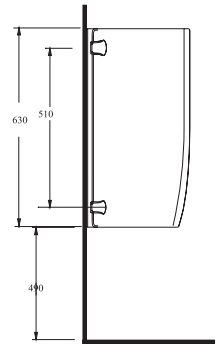

TEKNİK ÇİZİM | Technical Drawing