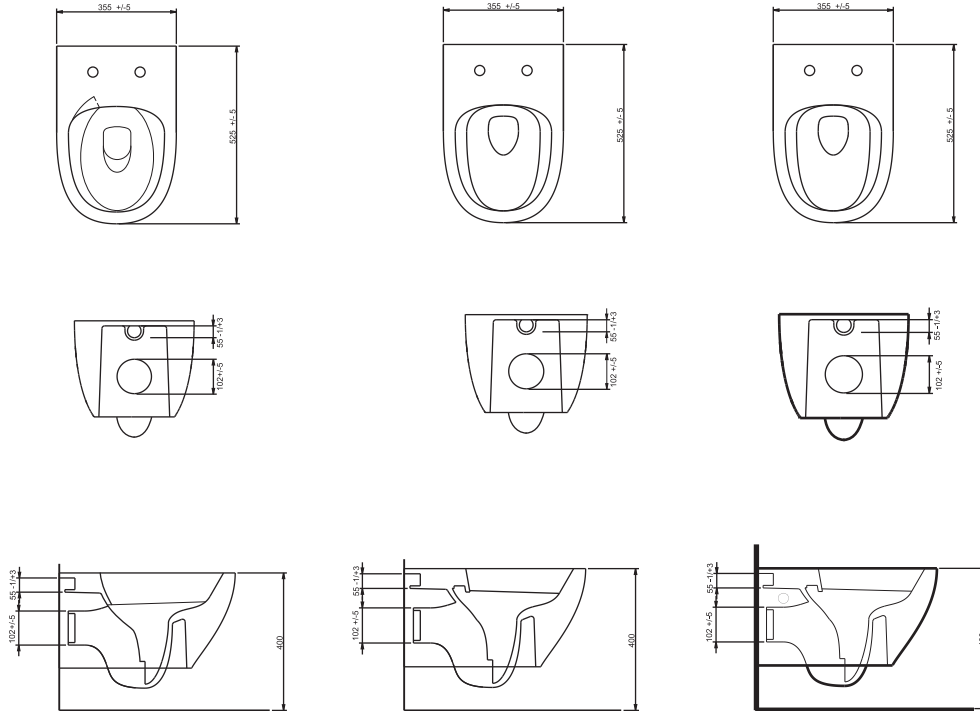

Rimless Wall-mounted WC
compatible with
concealed cistern.

88343
Entegre Taharet
Musluklu Kanalsız
Asma Klozet
Gömme rezervuar
uyumludur.

Rimless Wall-mounted
WC Pan Integrated Bidet
Faucet

TEKNİK ÇİZİM | Technical Drawing