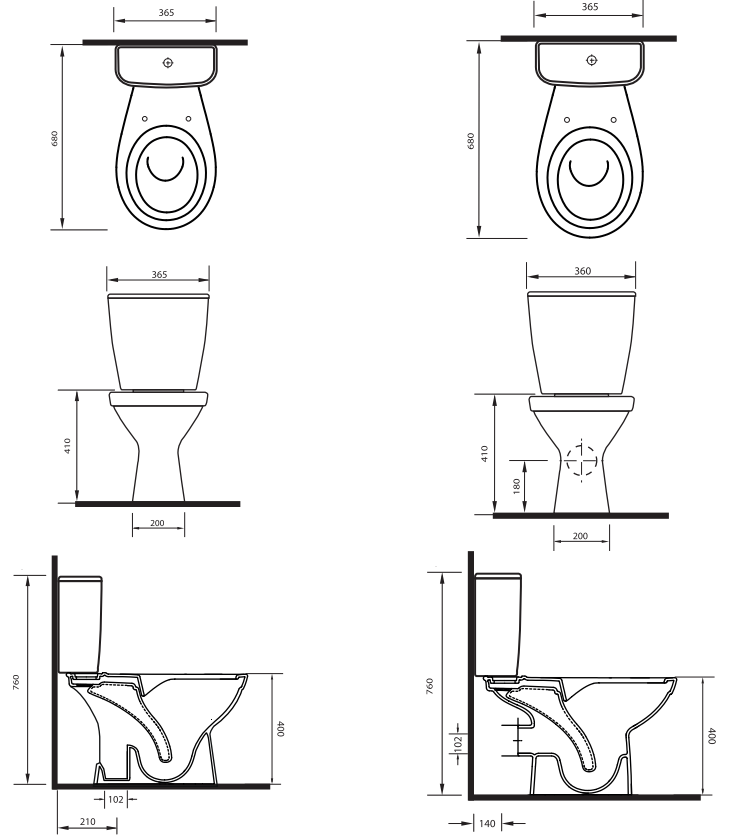

TEKNİK ÇİZİM | Technical Drawing

Aquasave Klozetler 6 Litre yerine 4 Litre su ile etkin temizlik sağlar.
Aquasave significantly reduces the water used in flushing from 6 to 4 liters.