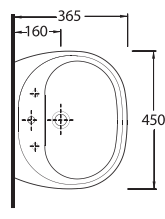

TEKNİK ÇİZİM | Technical Drawing