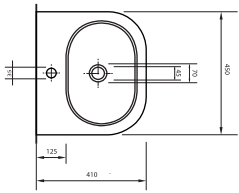

TEKNİK ÇİZİM | Technical Drawing