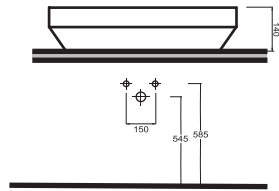

TEKNİK ÇİZİM | Technical Drawing