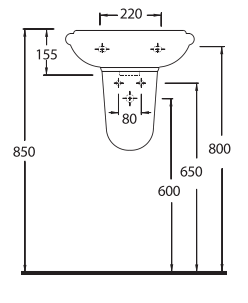

TEKNİK ÇİZİM | Technical Drawing