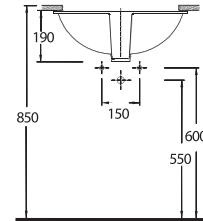

Oval
Undercounter
Washbasin

**91531
PINARA**

Oval
Tezgah Altı Lavabo
53,5 x 44,5 cm

Oval
Undercounter
Washbasin

**91461
PINARA**

Oval
Tezgah Altı Lavabo
46,5 x 37 cm

Oval
Undercounter
Washbasin

TEKNİK ÇİZİM | Technical Drawing