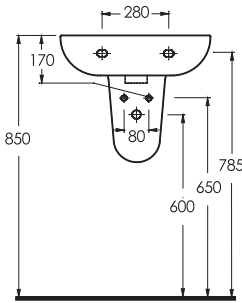

TEKNİK ÇİZİM | Technical Drawing