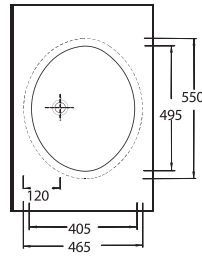

Oval
Undercounter
Washbasin

**91531
PINARA**

Oval
Tezgah Altı Lavabo
53,5 x 44,5 cm

Oval
Undercounter
Washbasin

**91461
PINARA**

Oval
Tezgah Altı Lavabo
46,5 x 37 cm

Oval
Undercounter
Washbasin

TEKNİK ÇİZİM | Technical Drawing