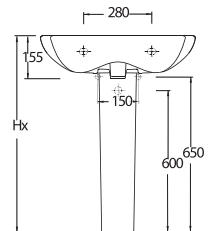

Aquasave Klozetler 6 Litre yerine 4 Litre su ile etkin temizlik sağlar.
Aquasave significantly reduces the water used in flushing from 6 to 4 liters.