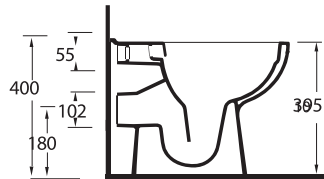

TEKNİK ÇİZİM | Technical Drawing