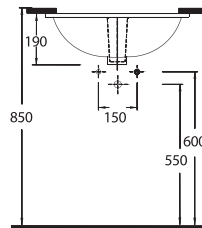

Oval
Undercounter
Washbasin

**91531
PINARA**

Oval
Tezgah Altı Lavabo
53,5 x 44,5 cm

Oval
Undercounter
Washbasin

**91461
PINARA**

Oval
Tezgah Altı Lavabo
46,5 x 37 cm

Oval
Undercounter
Washbasin

TEKNİK ÇİZİM | Technical Drawing