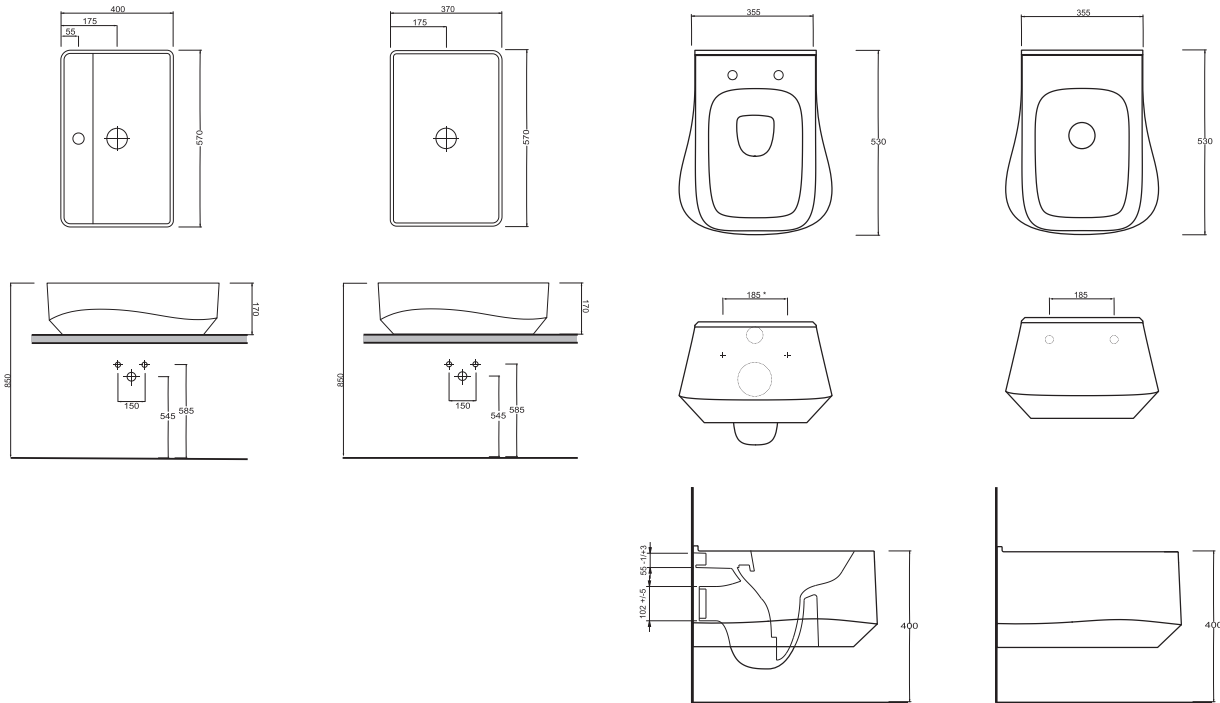

Washbasin with tap
hole compatible
with bathroom furniture

Washbasin without tap
hole compatible with
bathroom furniture

Rimless Wall-Mounted
WC Pan compatible
with concealed cistern.

Wall-Mounted Bidet

TEKNİK ÇİZİM | Technical Drawing