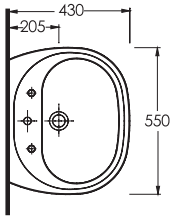

TEKNİK ÇİZİM | Technical Drawing