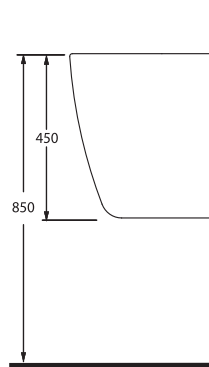

TEKNİK ÇİZİM | Technical Drawing