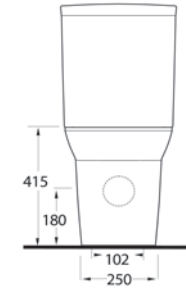

TEKNİK ÇİZİM | Technical Drawing