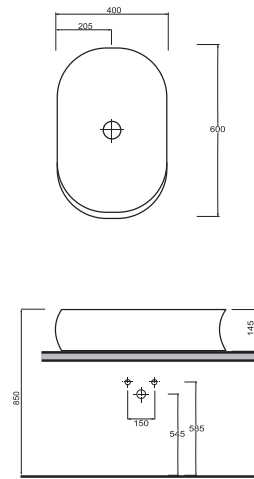

89303
Kanalsız Asma Klozet
Gömme Rezervuar Uyumludur.

Rimless Wall-Mounted WC Pan
compatible
with concealed cistern.

89205
Asma Bide

Wall-mounted Bidet

TEKNİK ÇİZİM | Technical Drawing

FINIKIA

Designed by *Claudio Papa*