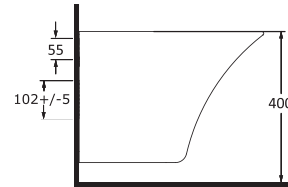

Rimless Wall-mounted
WC compatible with
concealed cistern.

TEKNİK ÇİZİM | Technical Drawing

RENK ALTERNATİFLERİ | Color Options

Beyaz / White

Siyah / Black

KARINA

Banyoda Yeni Bir Bařlangıç

A new beginning in the bathroom