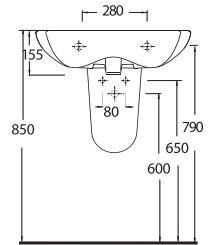

Aquasave Klozetler 6 Litre yerine 4 Litre su ile etkin temizlik sağlar.
Aquasave significantly reduces the water used in flushing from 6 to 4 liters.