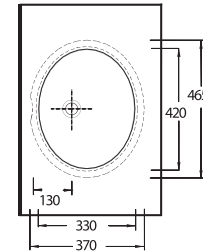

Oval
Undercounter
Washbasin

**91531
PINARA**

Oval
Tezgah Altı Lavabo
53,5 x 44,5 cm

Oval
Undercounter
Washbasin

**91461
PINARA**

Oval
Tezgah Altı Lavabo
46,5 x 37 cm

Oval
Undercounter
Washbasin

TEKNİK ÇİZİM | Technical Drawing