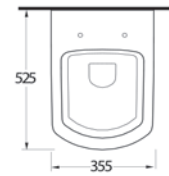

TEKNİK ÇİZİM | Technical Drawing