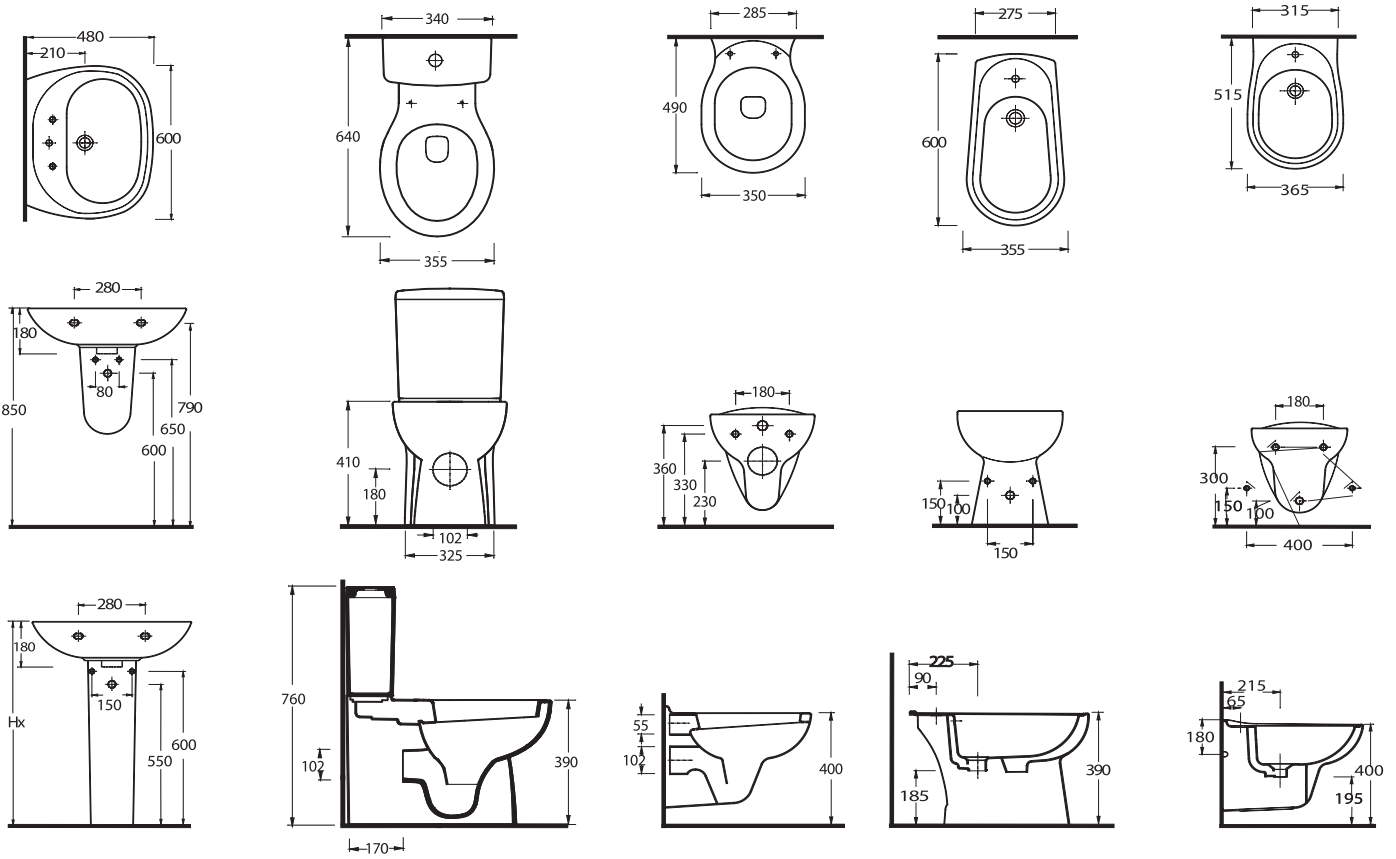

Washbasin
compatible with 60402
full pedestal and 10302
half pedestal.

Back to wall WC Set
Compatible with
12114 cistern.

Wall-mounted WC
Compatible with
concealed cistern

Floor-mounted
Bidet

Wall-mounted
bidet

TEKNİK ÇİZİM | Technical Drawing