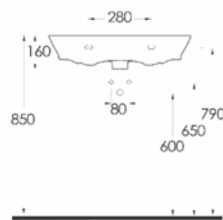

TEKNİK ÇİZİM | Technical Drawing