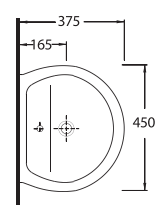

TEKNİK ÇİZİM | Technical Drawing