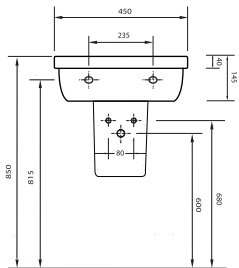

Oval lavabo 20202
yarım ayak ve 60402
tam ayak uyumludur.

Oval washbasin
compatible with 20202
half pedestal and
60402 full pedestal.

Oval lavabo 20202
yarım ayak ve 60402
tam ayak uyumludur.

Oval washbasin
compatible with 20202
half pedestal and
60402 full pedestal.

**91501
LISSA**

Köşeli Lavabo

Cornered Washbasin

**91451
LISSA**

Köşeli Lavabo

Cornered Washbasin

**91351
LISSA**

Köşeli Lavabo

Cornered Washbasin

TEKNİK ÇİZİM | Technical Drawing