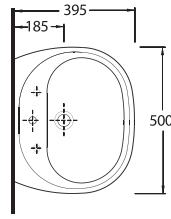

TEKNİK ÇİZİM | Technical Drawing