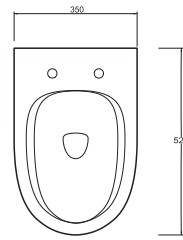

89303
Kanalsız Asma Klozet
Gömme Rezervuar Uyumludur.

Rimless Wall-Mounted WC Pan
compatible
with concealed cistern.

89205
Asma Bide

Wall-mounted Bidet

TEKNİK ÇİZİM | Technical Drawing

FINIKIA

Designed by *Claudio Papa*