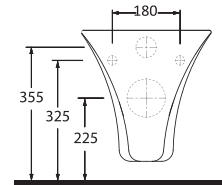

Rimless Wall-mounted
WC compatible with
concealed cistern.

TEKNİK ÇİZİM | Technical Drawing

RENK ALTERNATİFLERİ | Color Options

Beyaz / White

Siyah / Black

KARINA

Banyoda Yeni Bir Bařlangıç

A new beginning in the bathroom