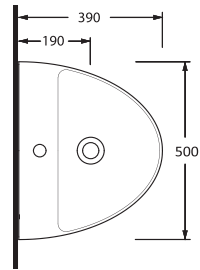

TEKNİK ÇİZİM | Technical Drawing