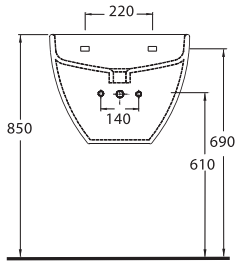

TEKNİK ÇİZİM | Technical Drawing