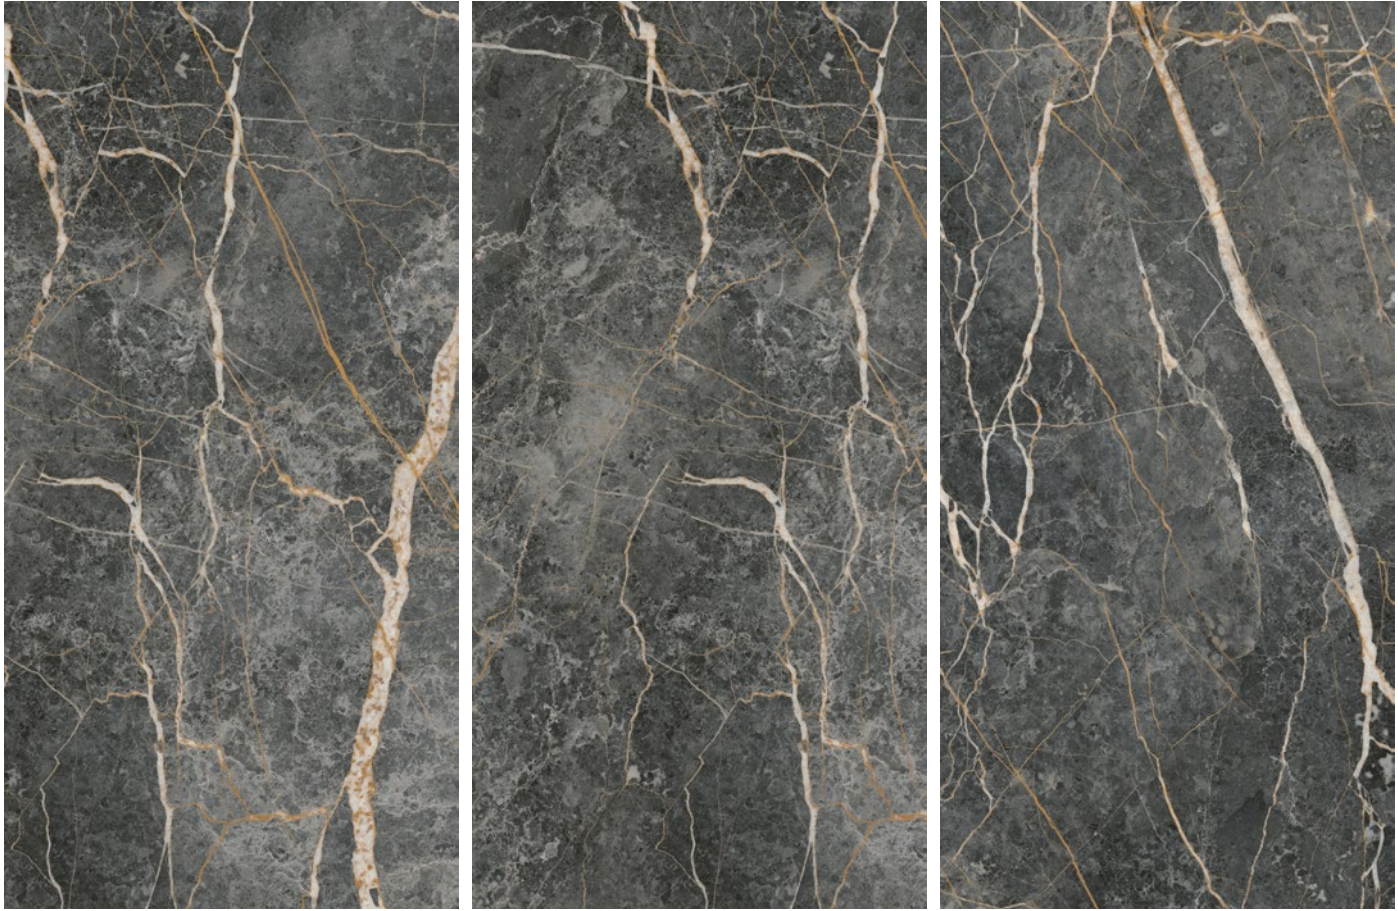

BLACK RIVER

premium
surface

by  EGESERAMİK

APPLICATION

600X1200BRV93REK   **PREMIUM**
60x120 Black Full Polished Rectified

HIERAPOLIS

premium
surface

by EGESERAMIK

APPLICATION

600X1200HRP01REK   **PREMIUM**
60x120 White Rectified

600X1200HRP48REK   **PREMIUM**
60x120 Ivory Rectified

600X1200HRP03REK   **PREMIUM**
60x120 Grey Rectified

600X1200HRP02REK   **PREMIUM**
60x120 Beige Rectified

MAJESTIC

APPLICATION

600X1200MJS01REK   PREMIUM
60x120 White Rectified

OASIS

APPLICATION

600X1200OSS58REK  
60x120 Ivory Rectified

600X1200OSS68REK   **PREMIUM**
60x120 Leaf Decor Rectified

SCARLET

premium
surface

by  EGESERAMİK

APPLICATION

600X1200SRC29REK © (M) **PREMIUM**
60x120 Anthracite Rectified