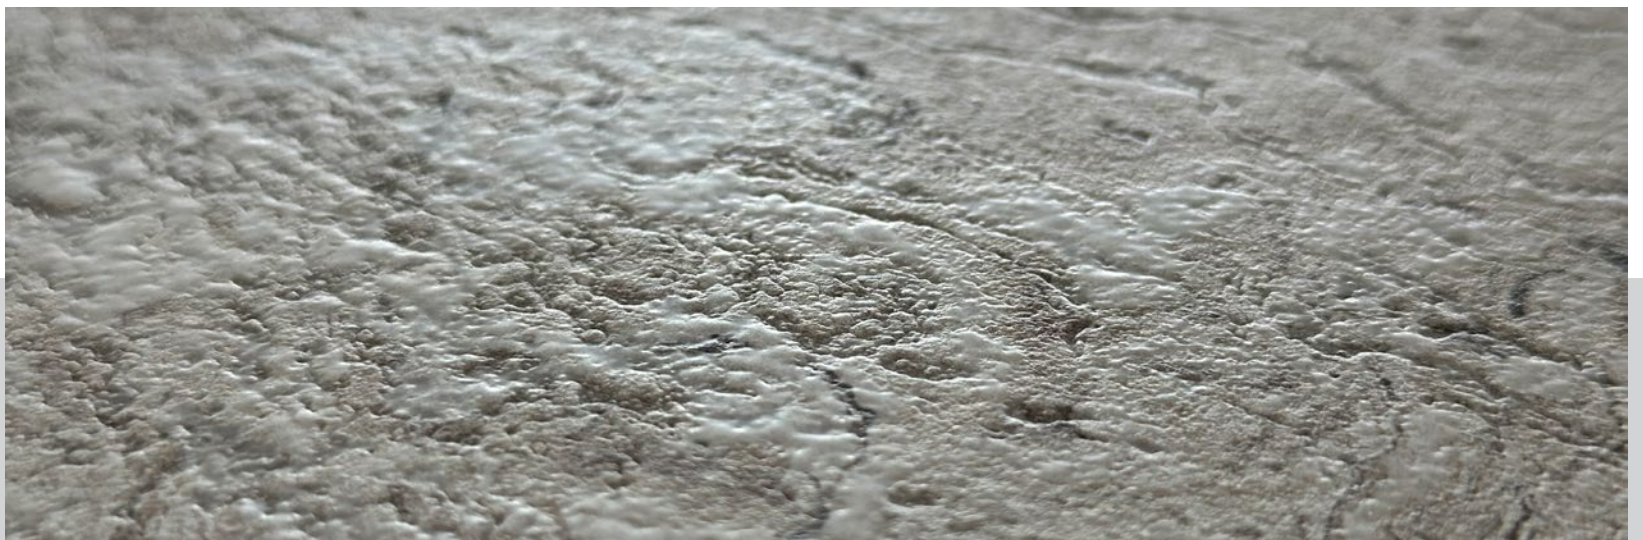

P R E M I U M S U R F A C E
C O L L E C T I O N

premium
surface

by  **EGESERAMİK**

I N D E X

Arrakis	01
Blackriver	03
Hierapolis.....	05
Majestic.....	07
Oasis	09
Scarlet.....	11

ARRAKIS

APPLICATION

600X1200ARR48REK   **PREMIUM**
60x120 Ivory Rectified

BLACK RIVER

premium
surface

by  EGESERAMİK

APPLICATION

600X1200BRV93REK   **PREMIUM**
60x120 Black Full Polished Rectified

HIERAPOLIS

premium
surface

by EGESERAMIK

APPLICATION

600X1200HRP01REK   **PREMIUM**
60x120 White Rectified

600X1200HRP48REK   **PREMIUM**
60x120 Ivory Rectified

600X1200HRP03REK   **PREMIUM**
60x120 Grey Rectified

600X1200HRP02REK   **PREMIUM**
60x120 Beige Rectified

premium
surface

by  EGESERAMİK

APPLICATION

600X1200SRC29REK © (M) **PREMIUM**
60x120 Anthracite Rectified